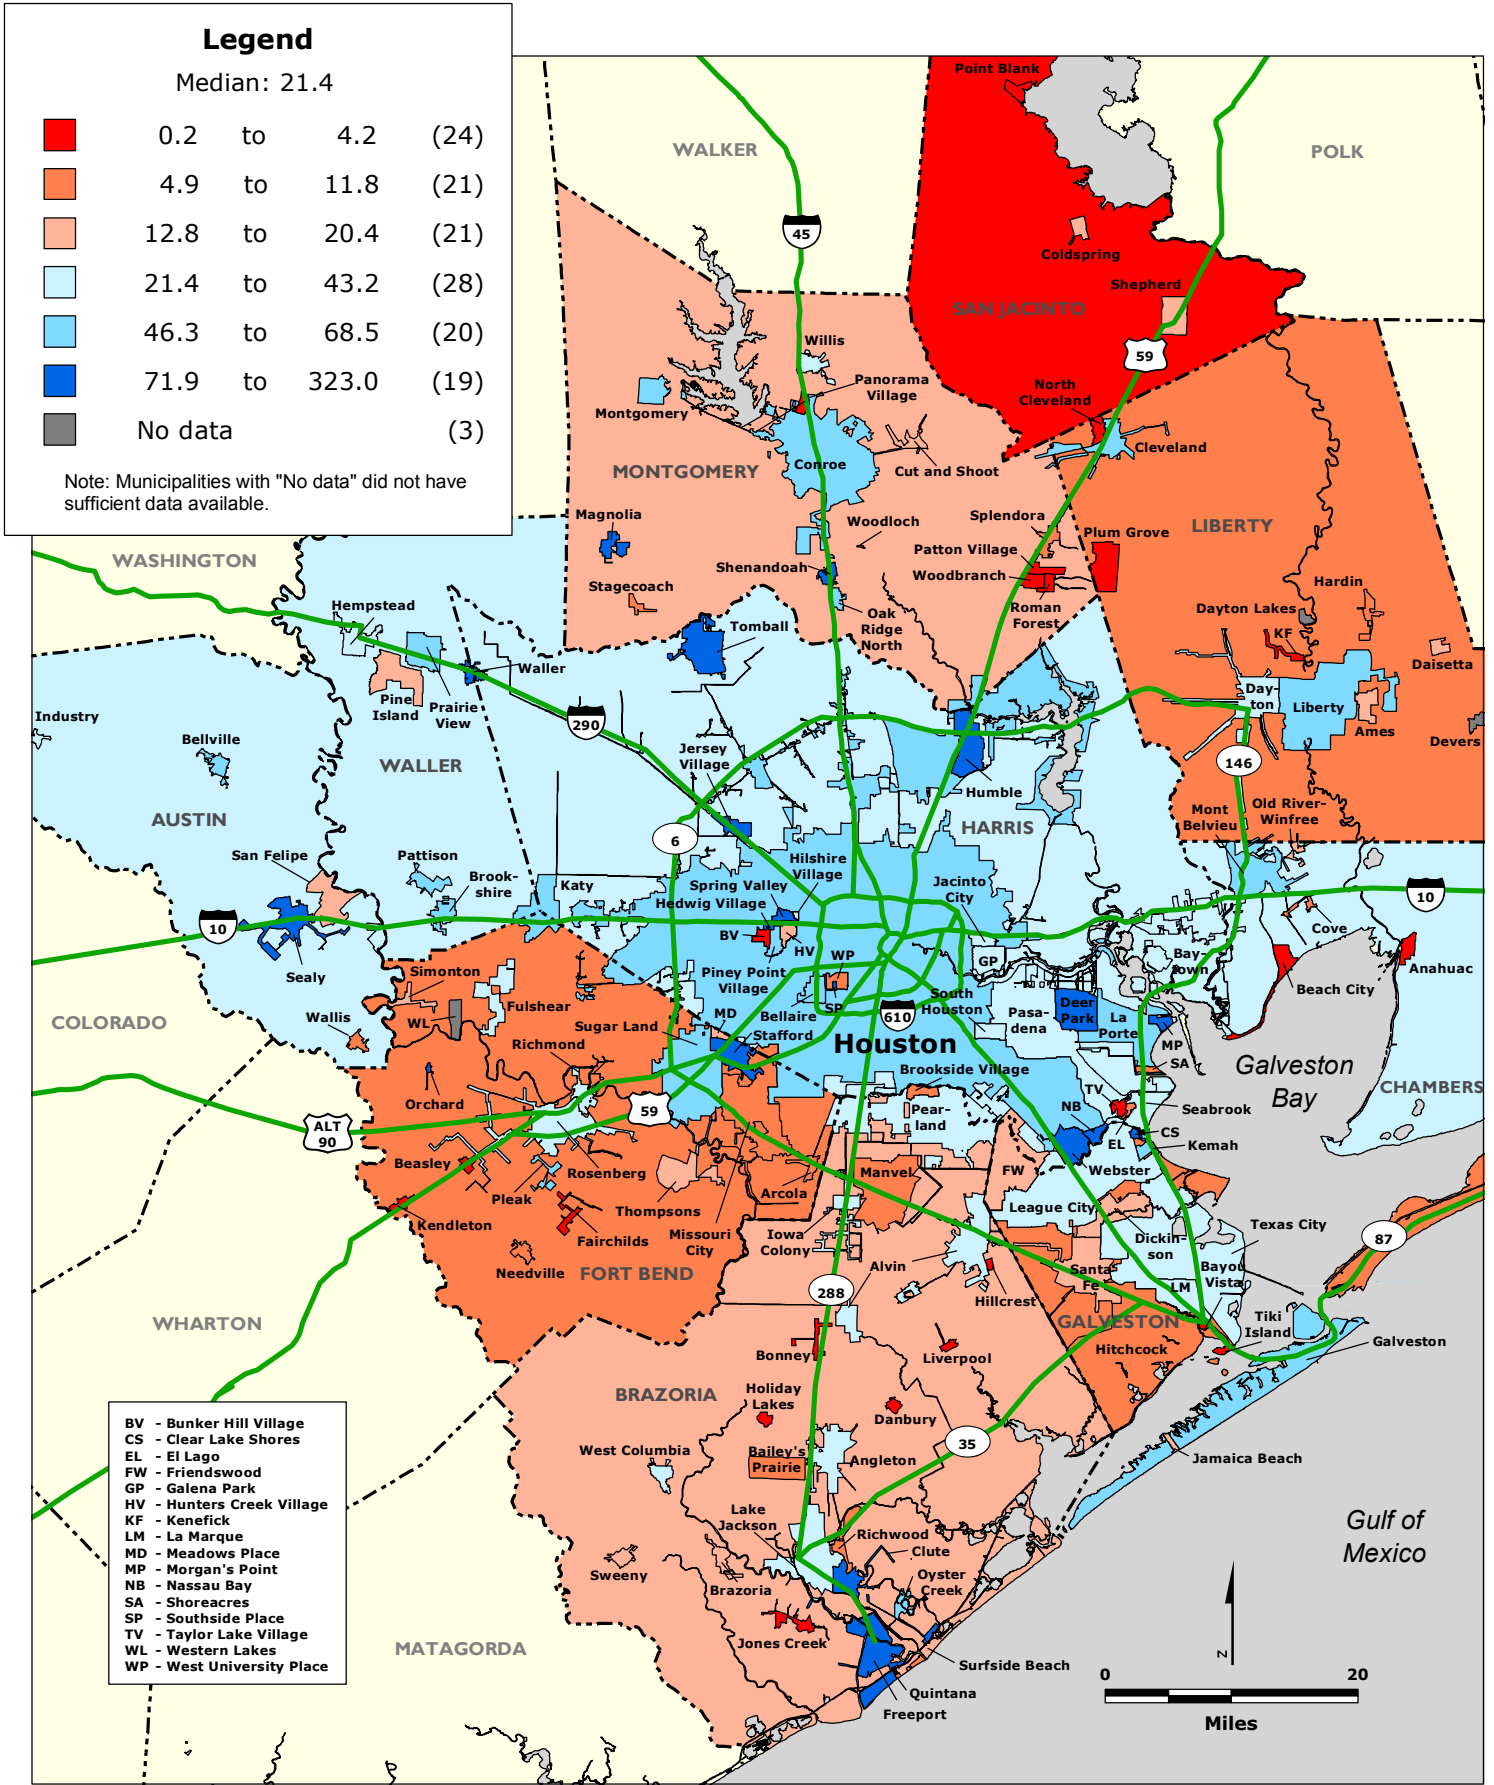

# HOUSTON REGION: Jobs per 100 Residents by Municipality and County Unincorporated Area, 2008

Data Source: U.S. Census Bureau, Local Employment Dynamics.