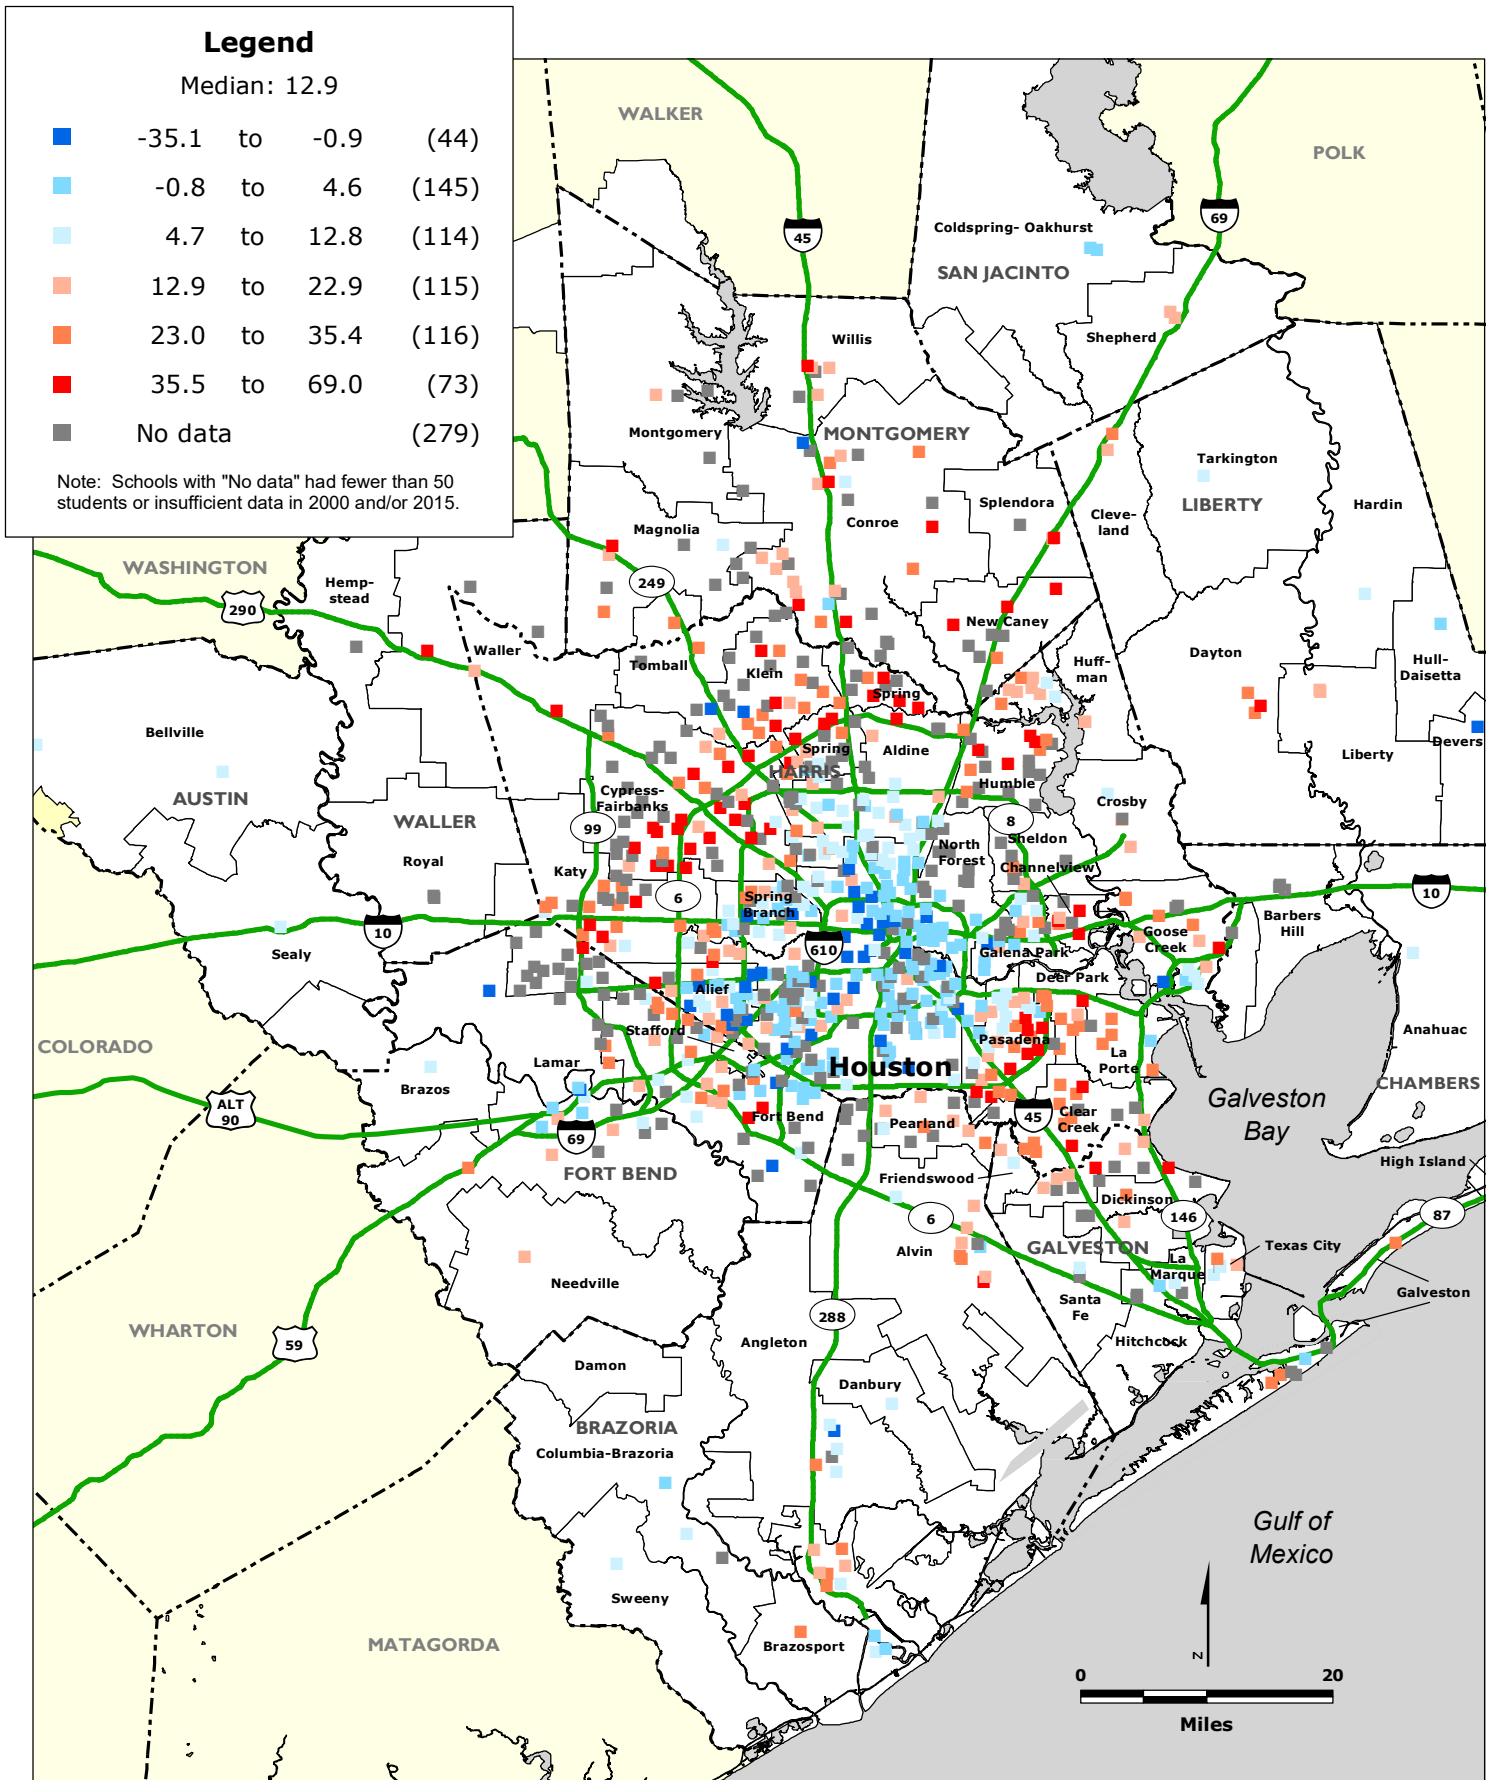

HOUSTON REGION: Percentage Point Change in the Share of Non-Asian Minority Students by Elementary School, 2000-2015

Data Source: National Center for Education Statistics.