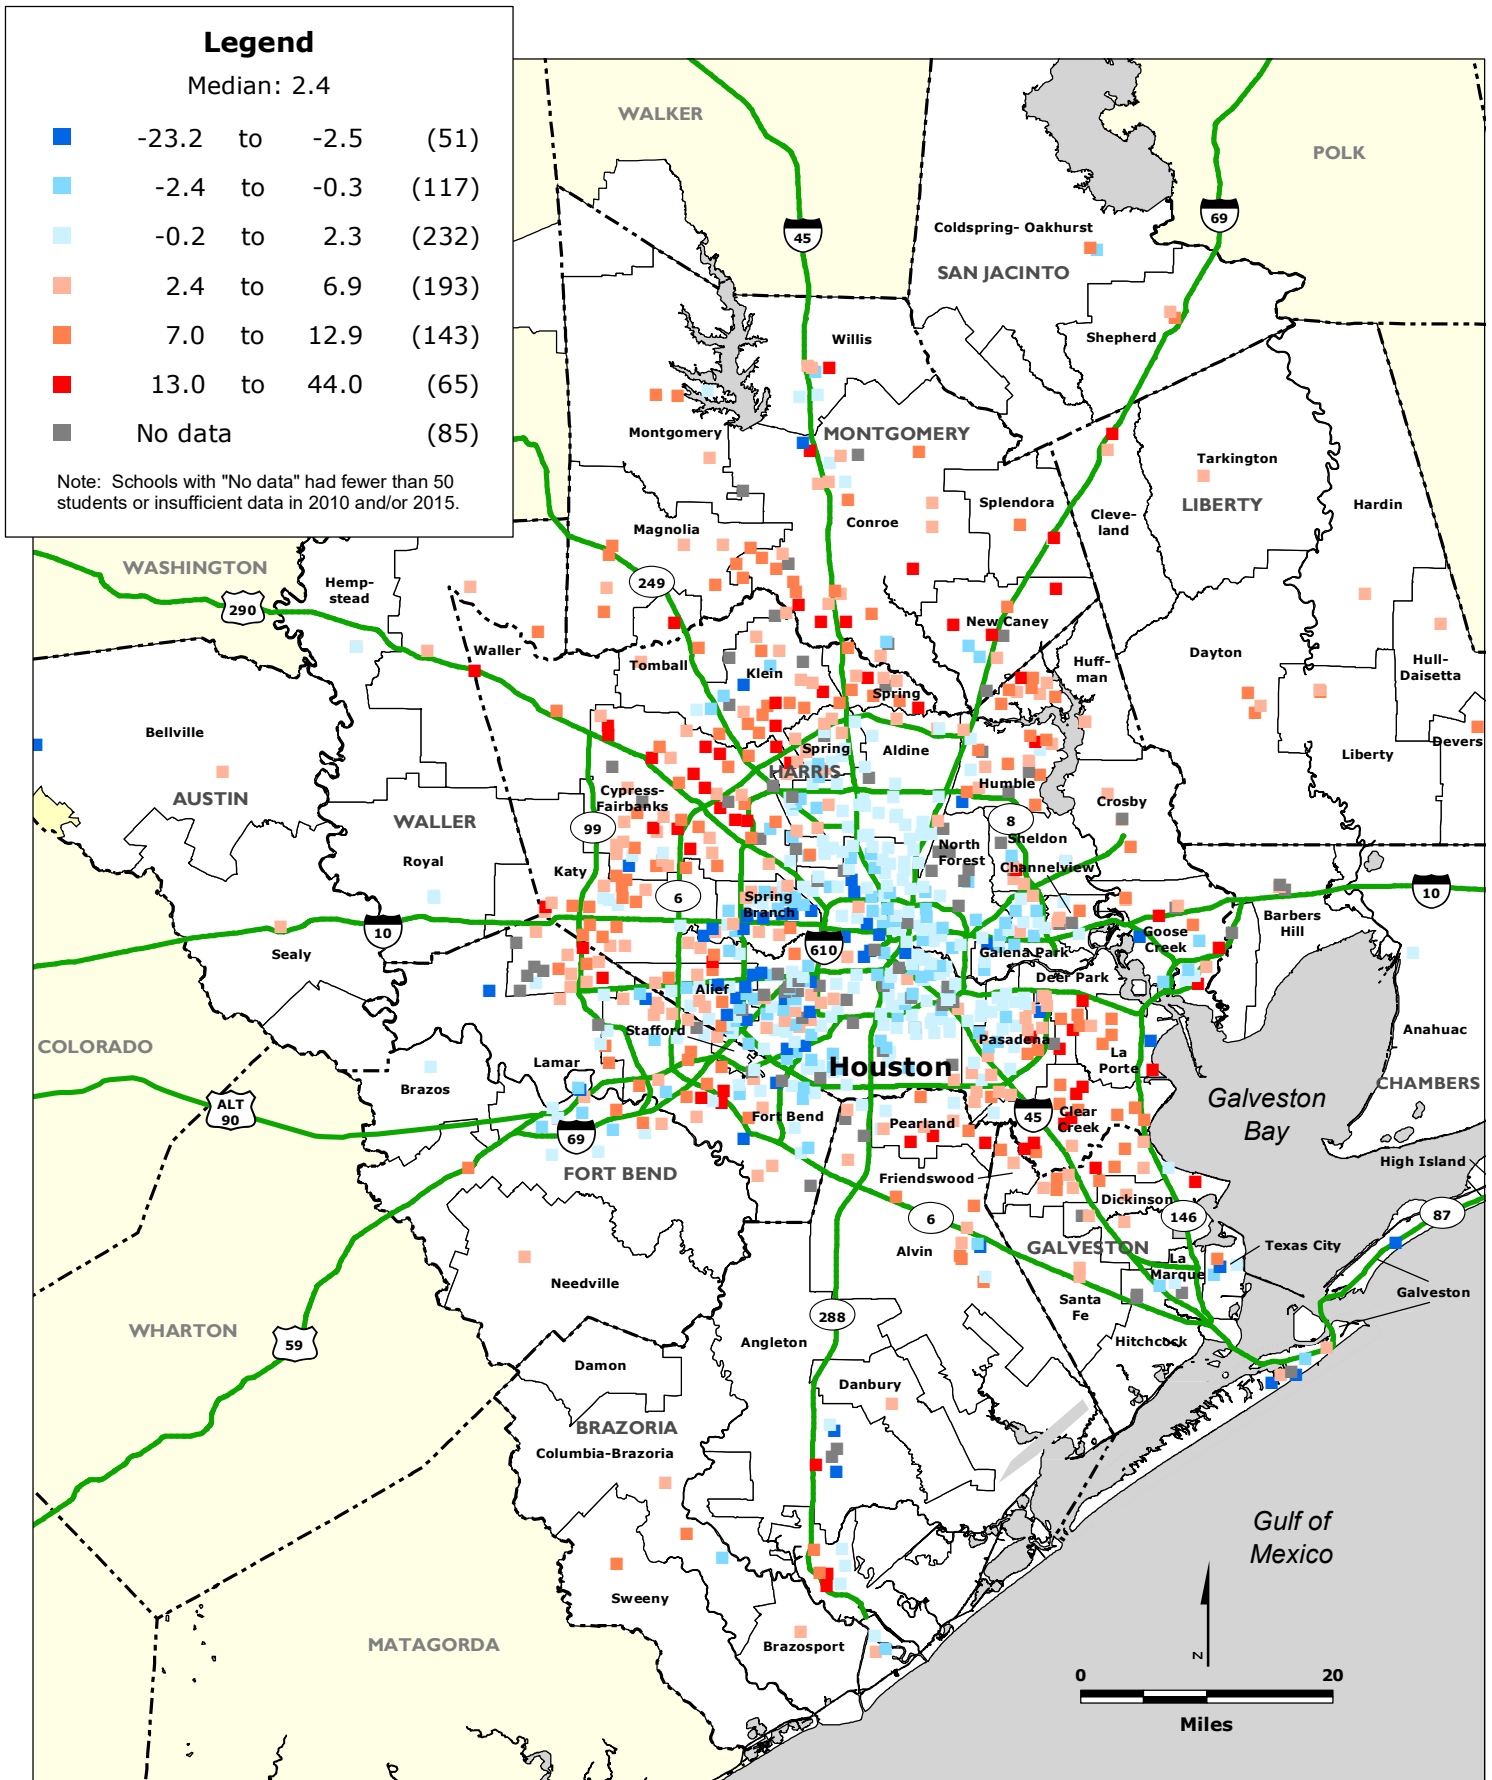

# HOUSTON REGION: Percentage Point Change in the Share of Non-Asian Minority Students by Elementary School, 2010-2015

Data Source: National Center for Education Statistics.