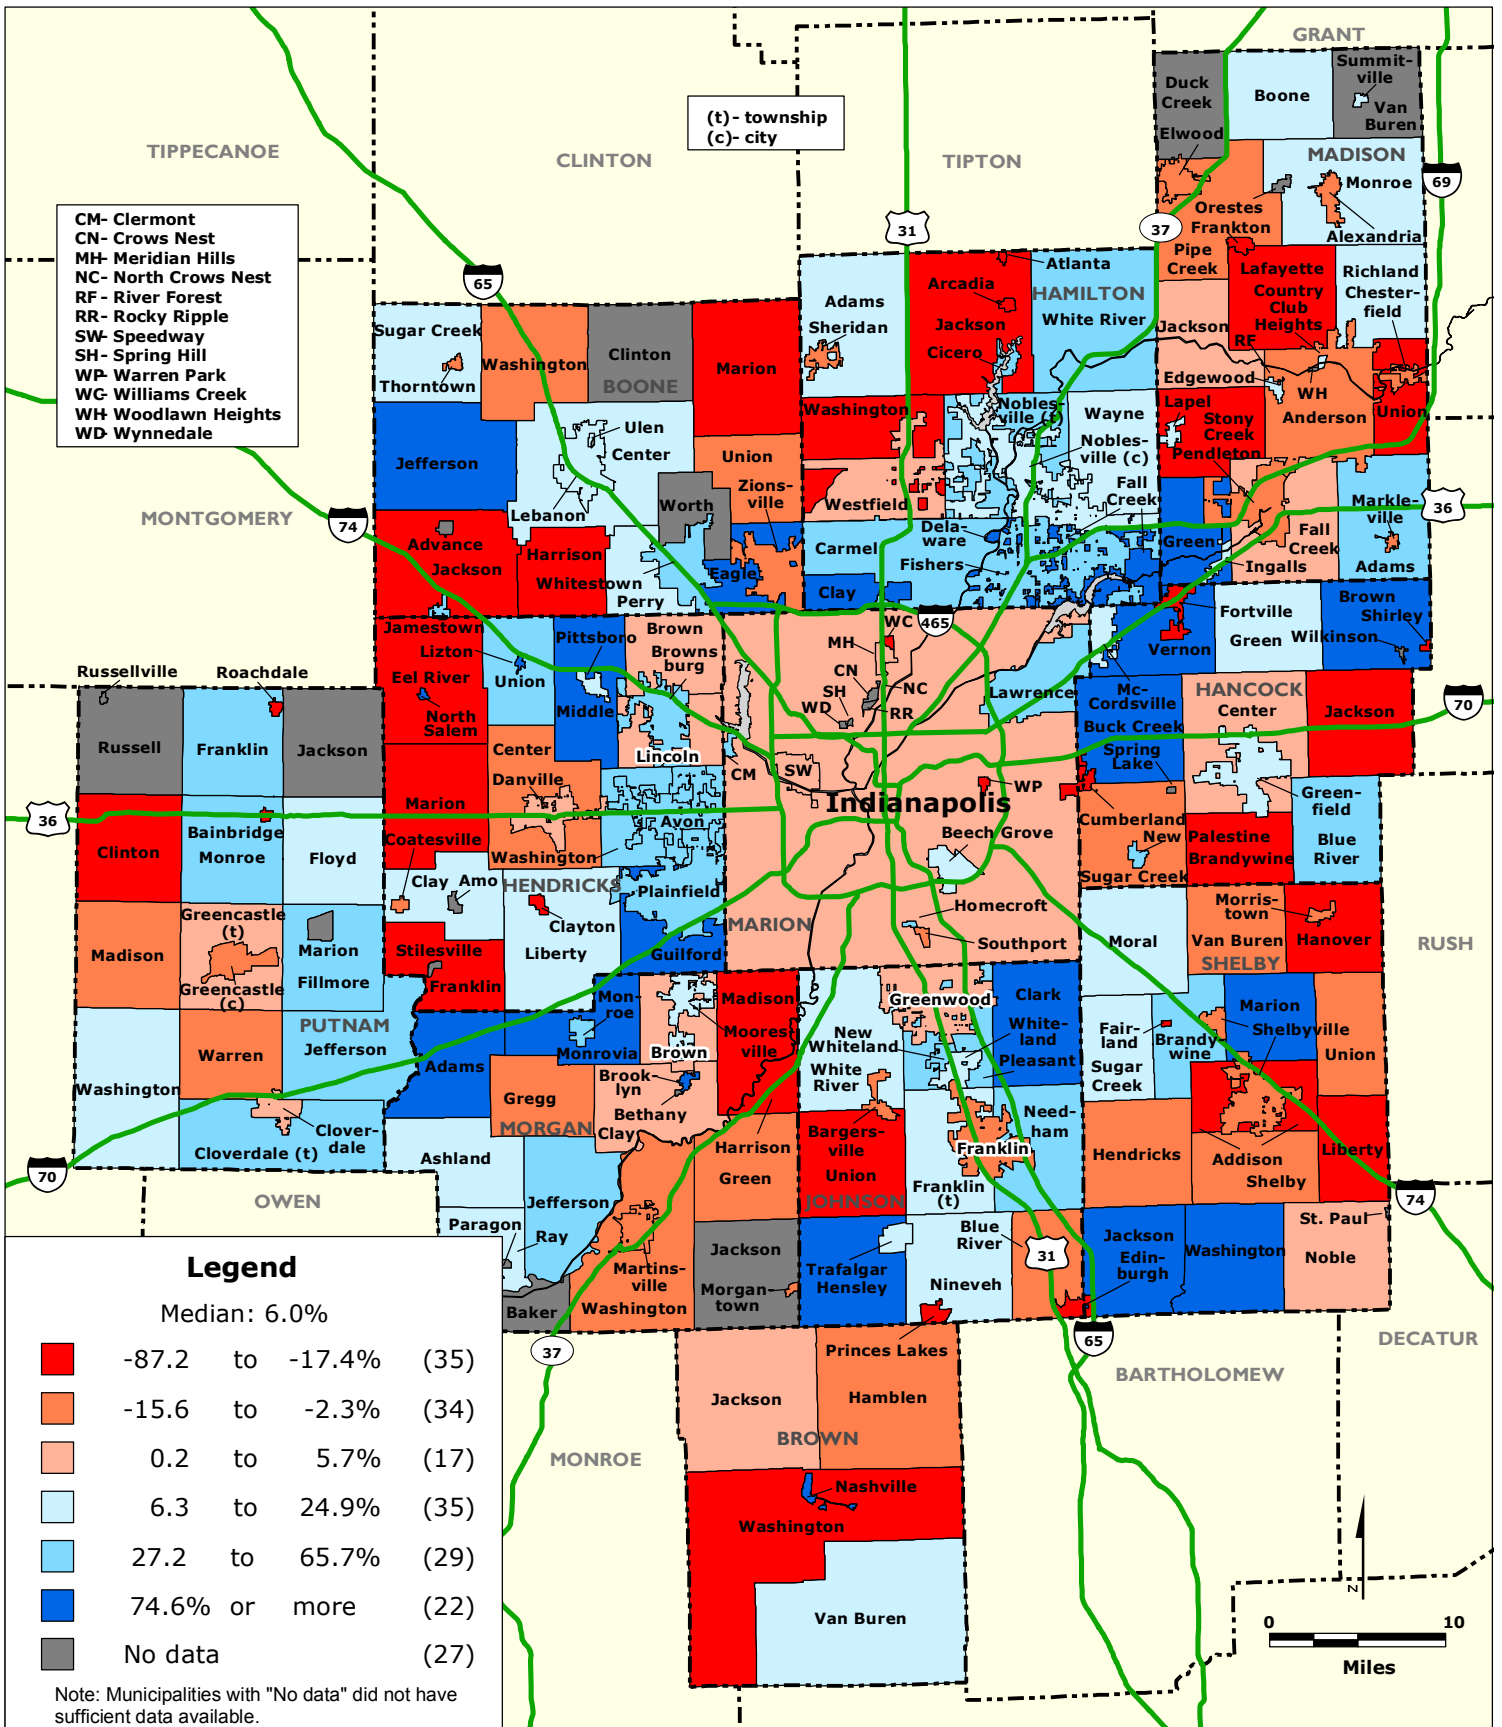

# INDIANAPOLIS REGION: Percentage Change in Jobs by Municipality, 2003-2008

Data Source: U.S. Census Bureau, Local Employment Dynamics.