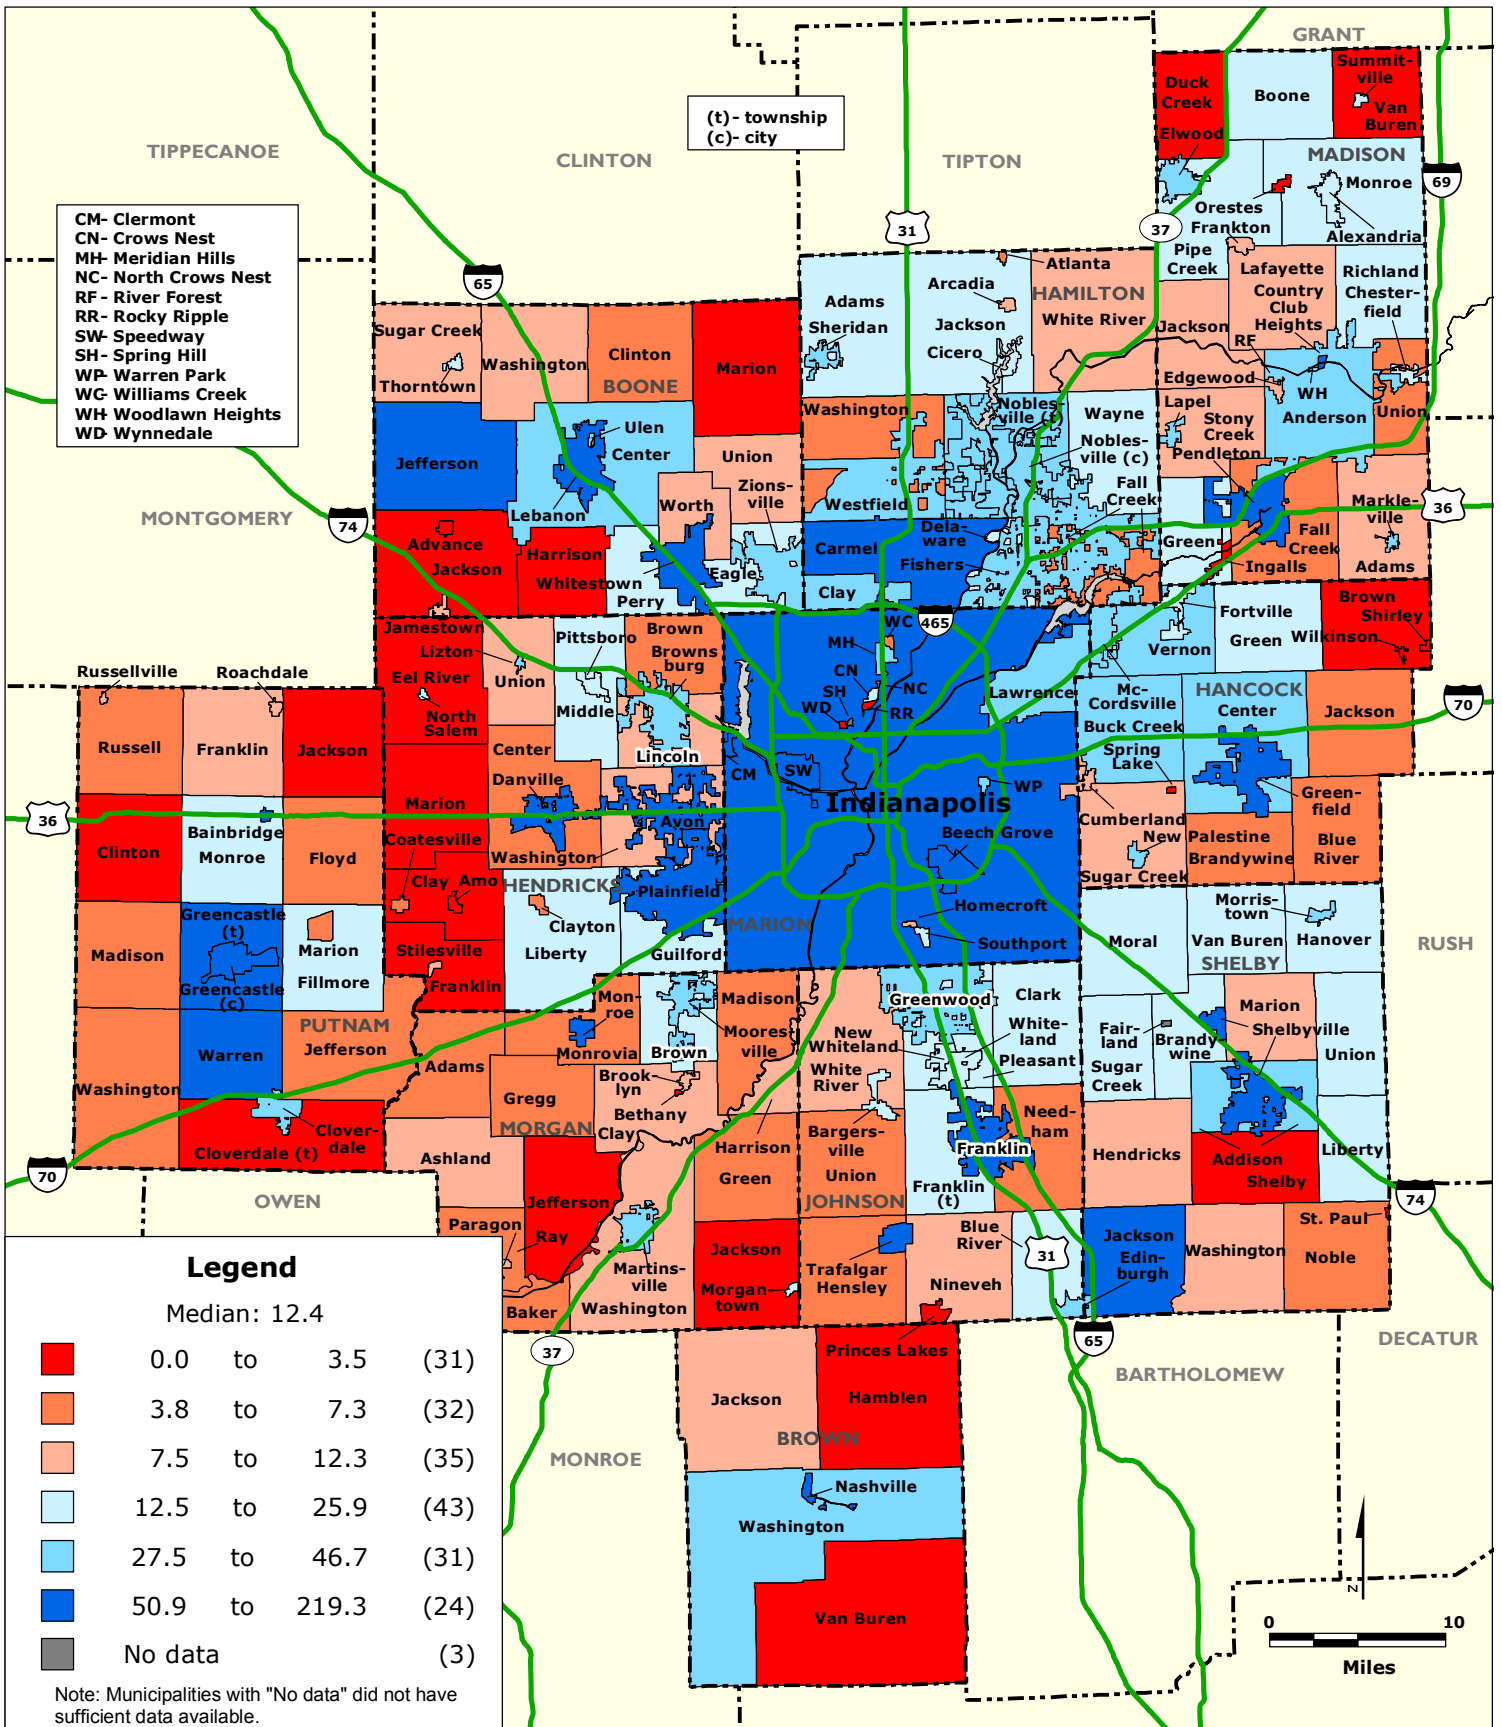

# INDIANAPOLIS REGION: Jobs per 100 Residents by Municipality, 2003-2008

Data Source: U.S. Census Bureau, Local Employment Dynamics.