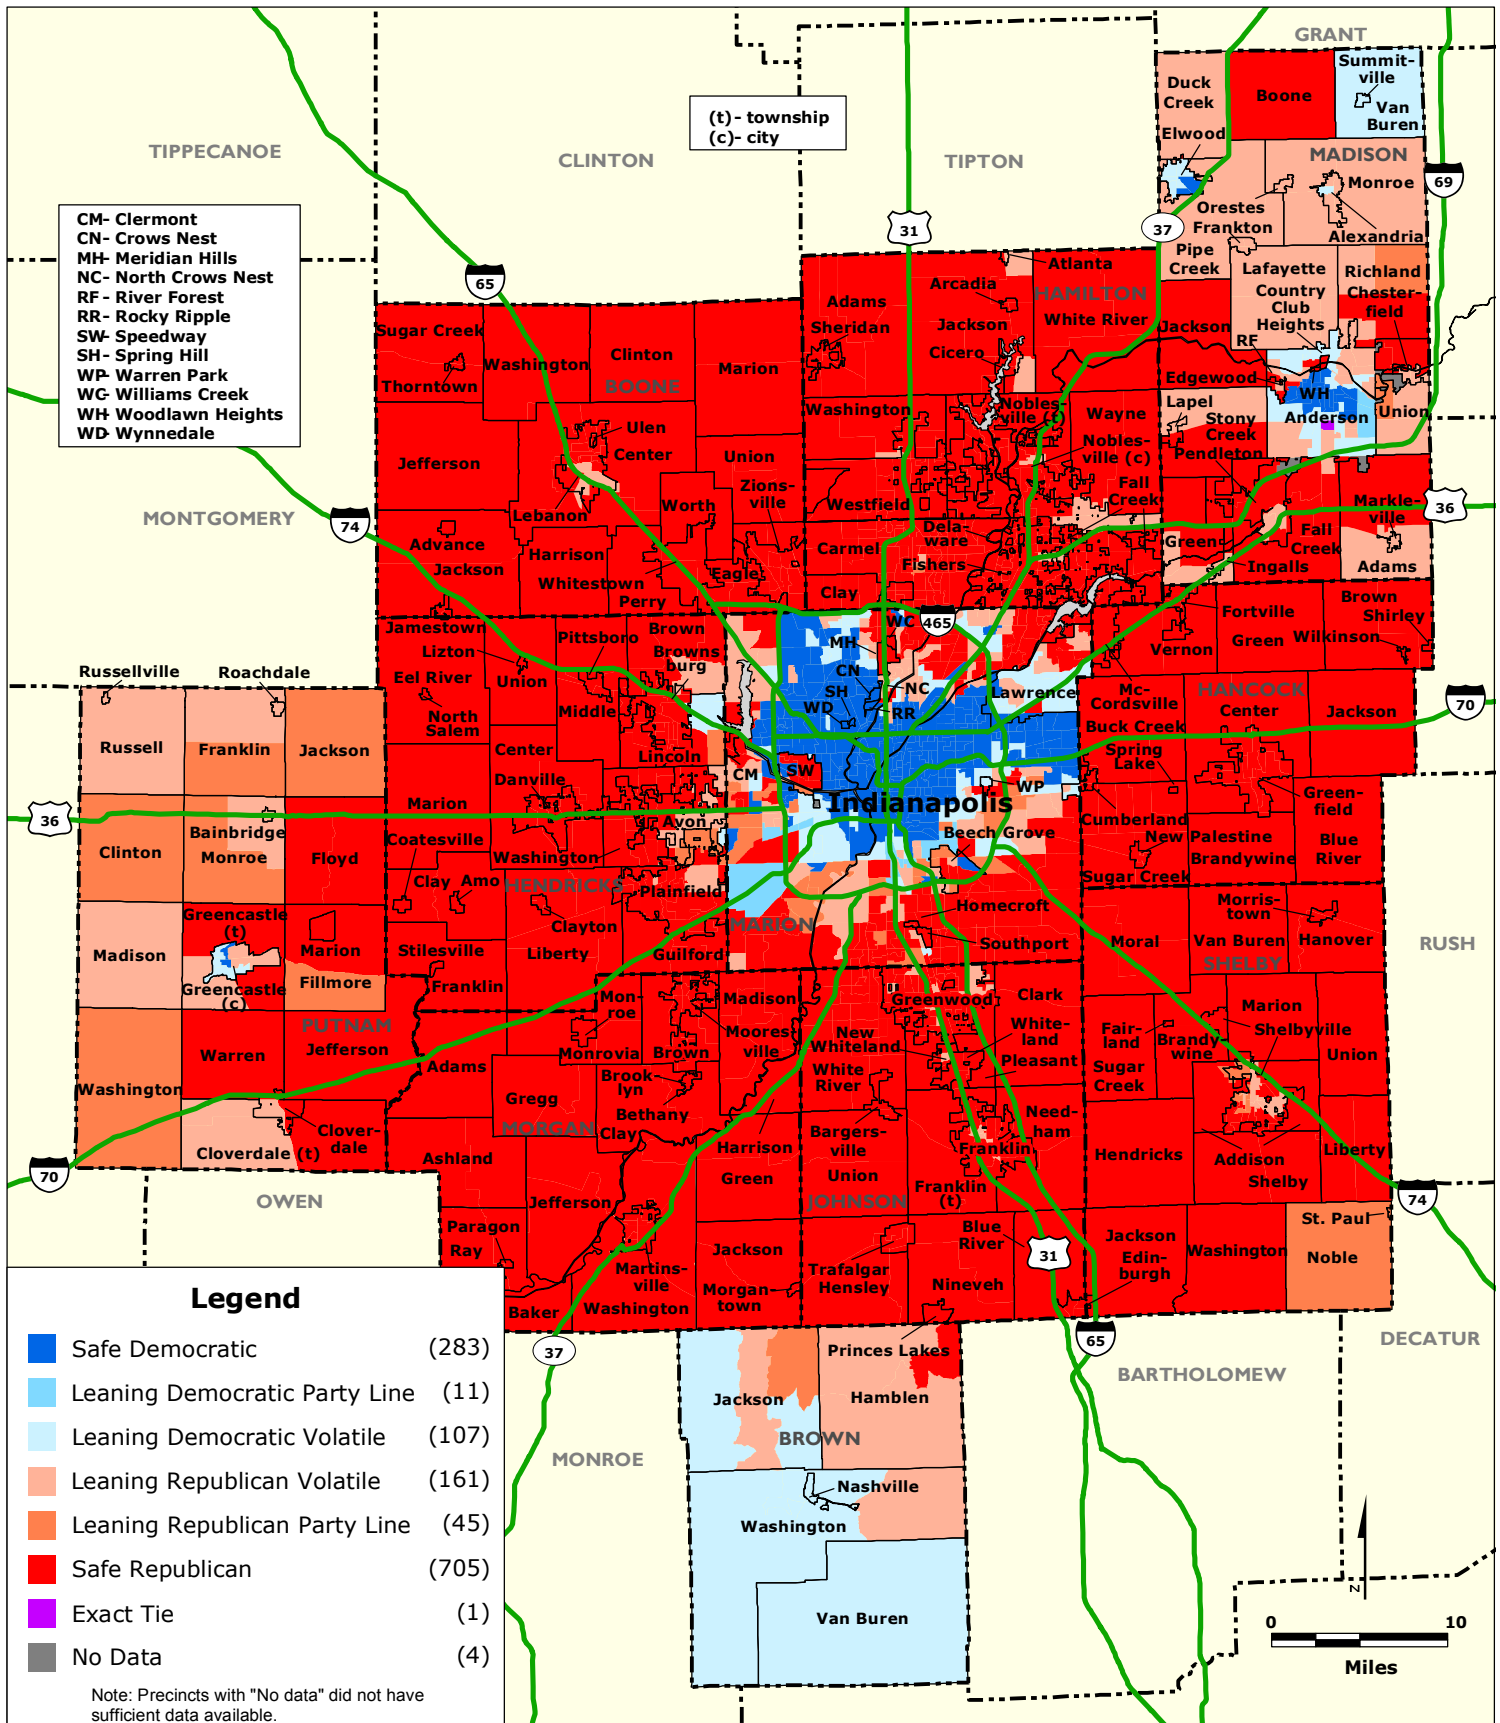

INDIANAPOLIS REGION: Party Preferences by Voting Precincts based on Election Results for the year 2008

Data Sources: Indiana Secretary of State, Various Indiana County Elections and GIS departments.