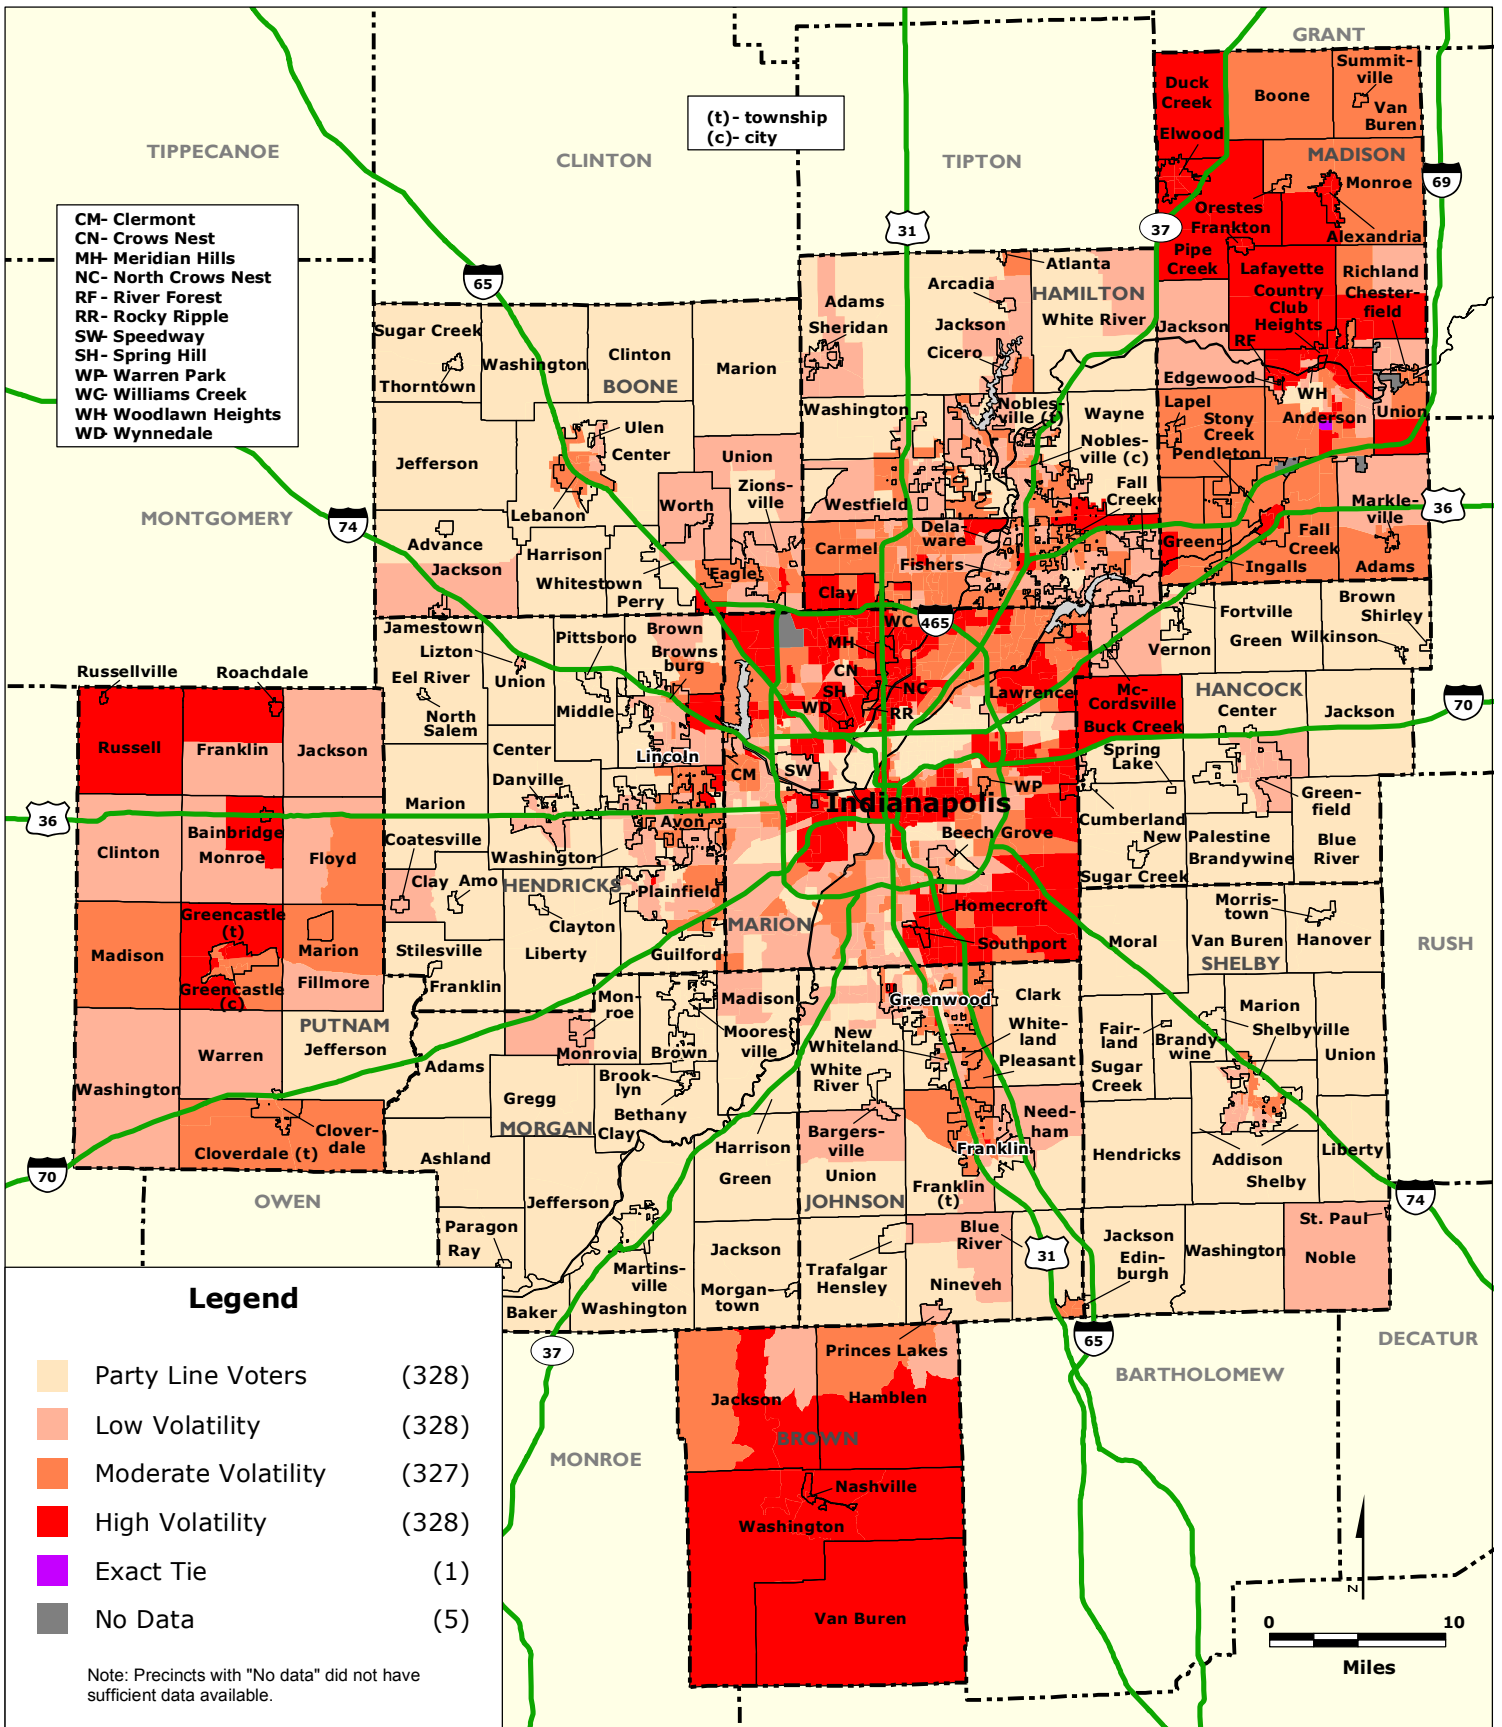

INDIANAPOLIS REGION: Voter Volatility by Voting Precincts based on Election Results for the year 2008

Data Sources: Indiana Secretary of State, Various Indiana County Elections and GIS departments.