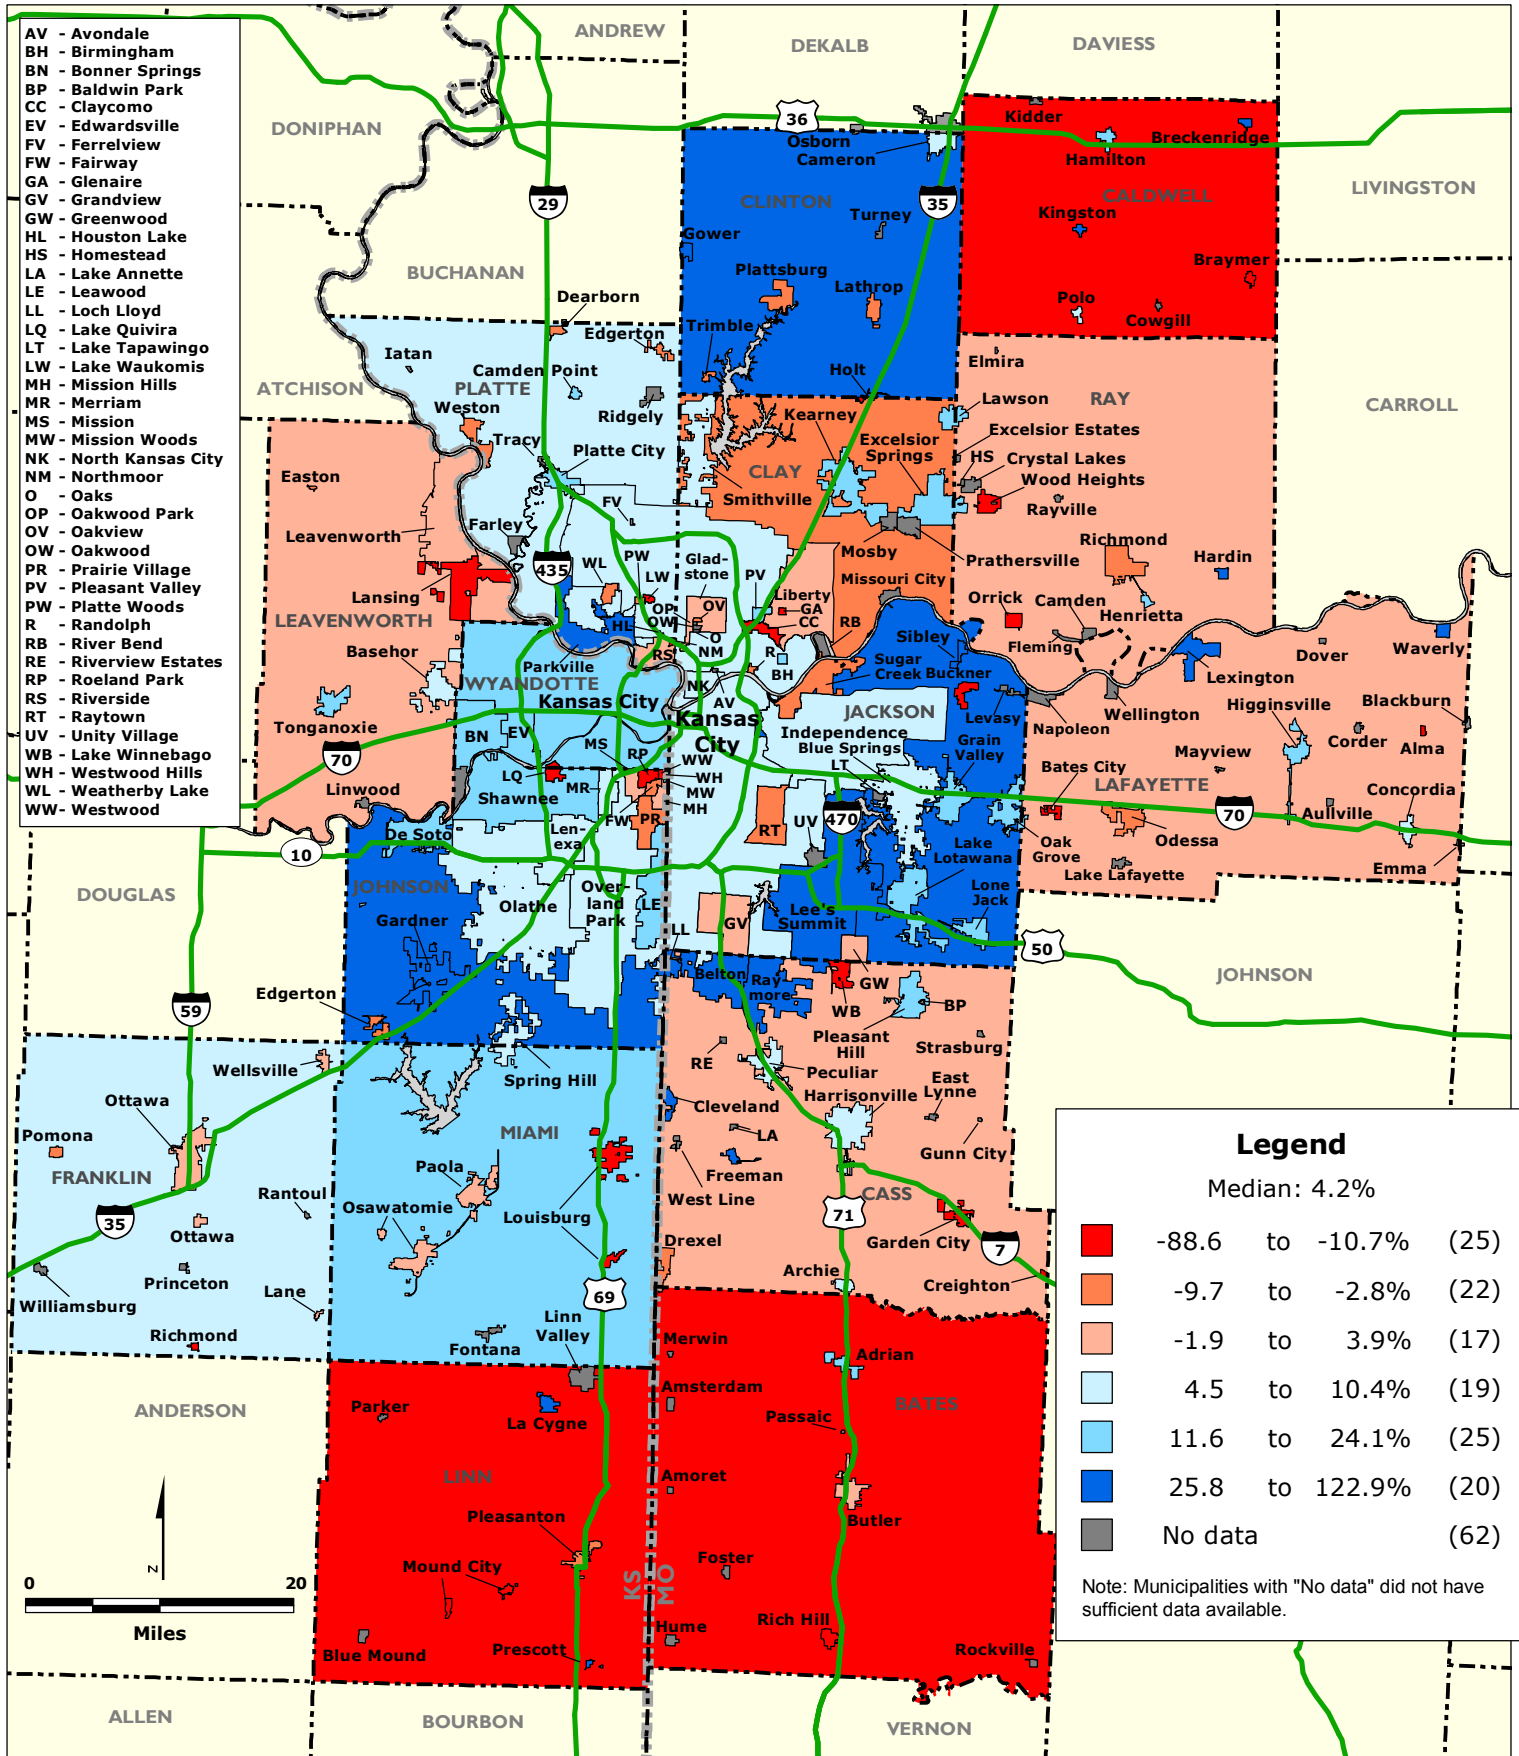

KANSAS CITY REGION: Percentage Change in Jobs by Municipality and County Unincorporated Area, 2003-2008

Data Source: U.S. Census Bureau, Local Employment Dynamics.