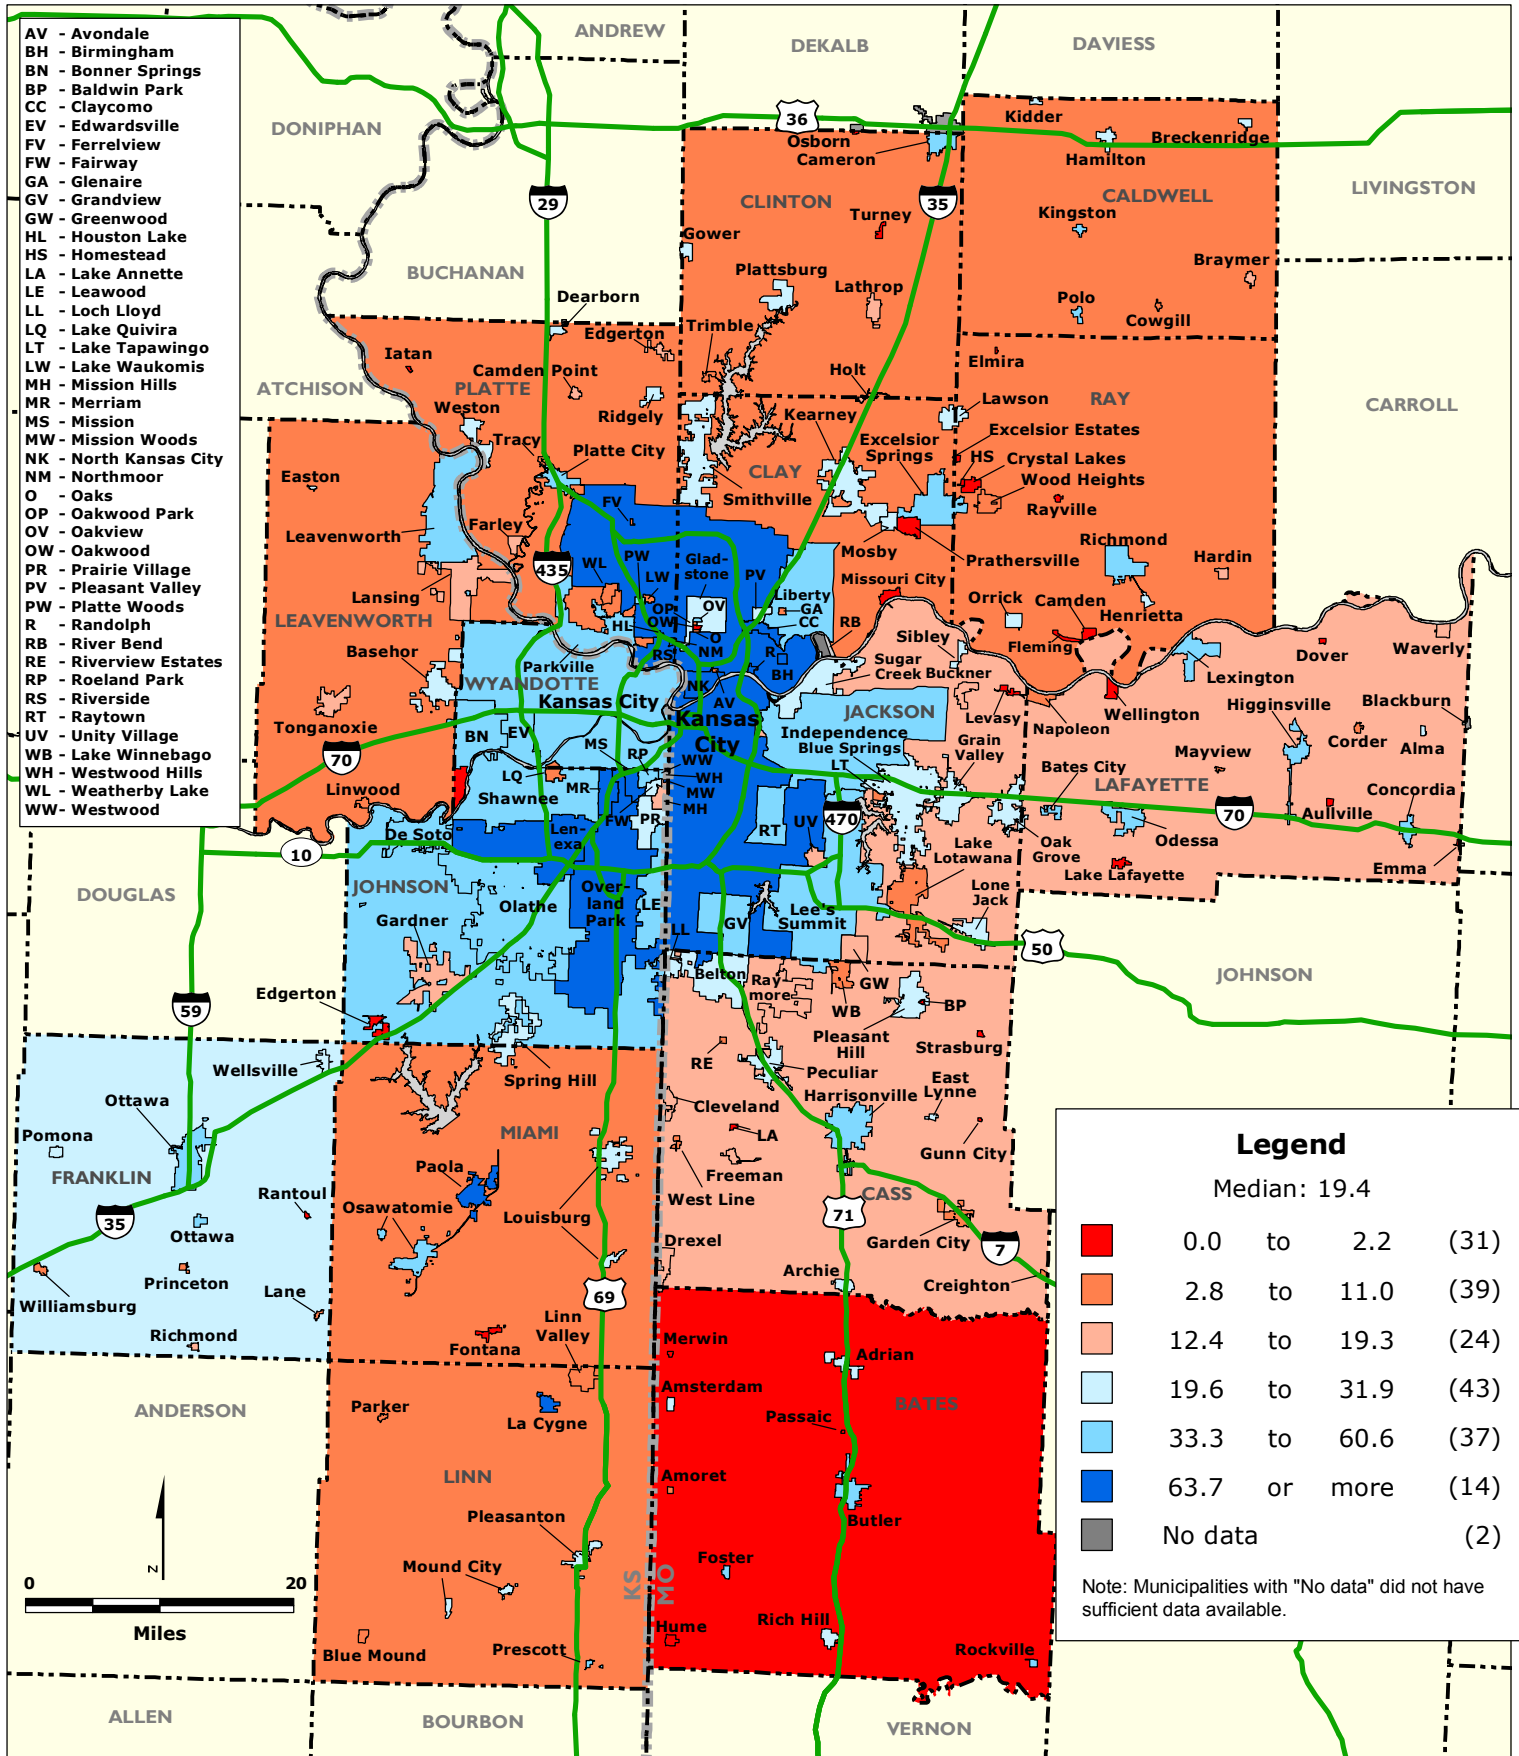

KANSAS CITY REGION: Jobs per 100 Residents by Municipality and County Unincorporated Area, 2008

Data Source: U.S. Census Bureau, Local Employment Dynamics.