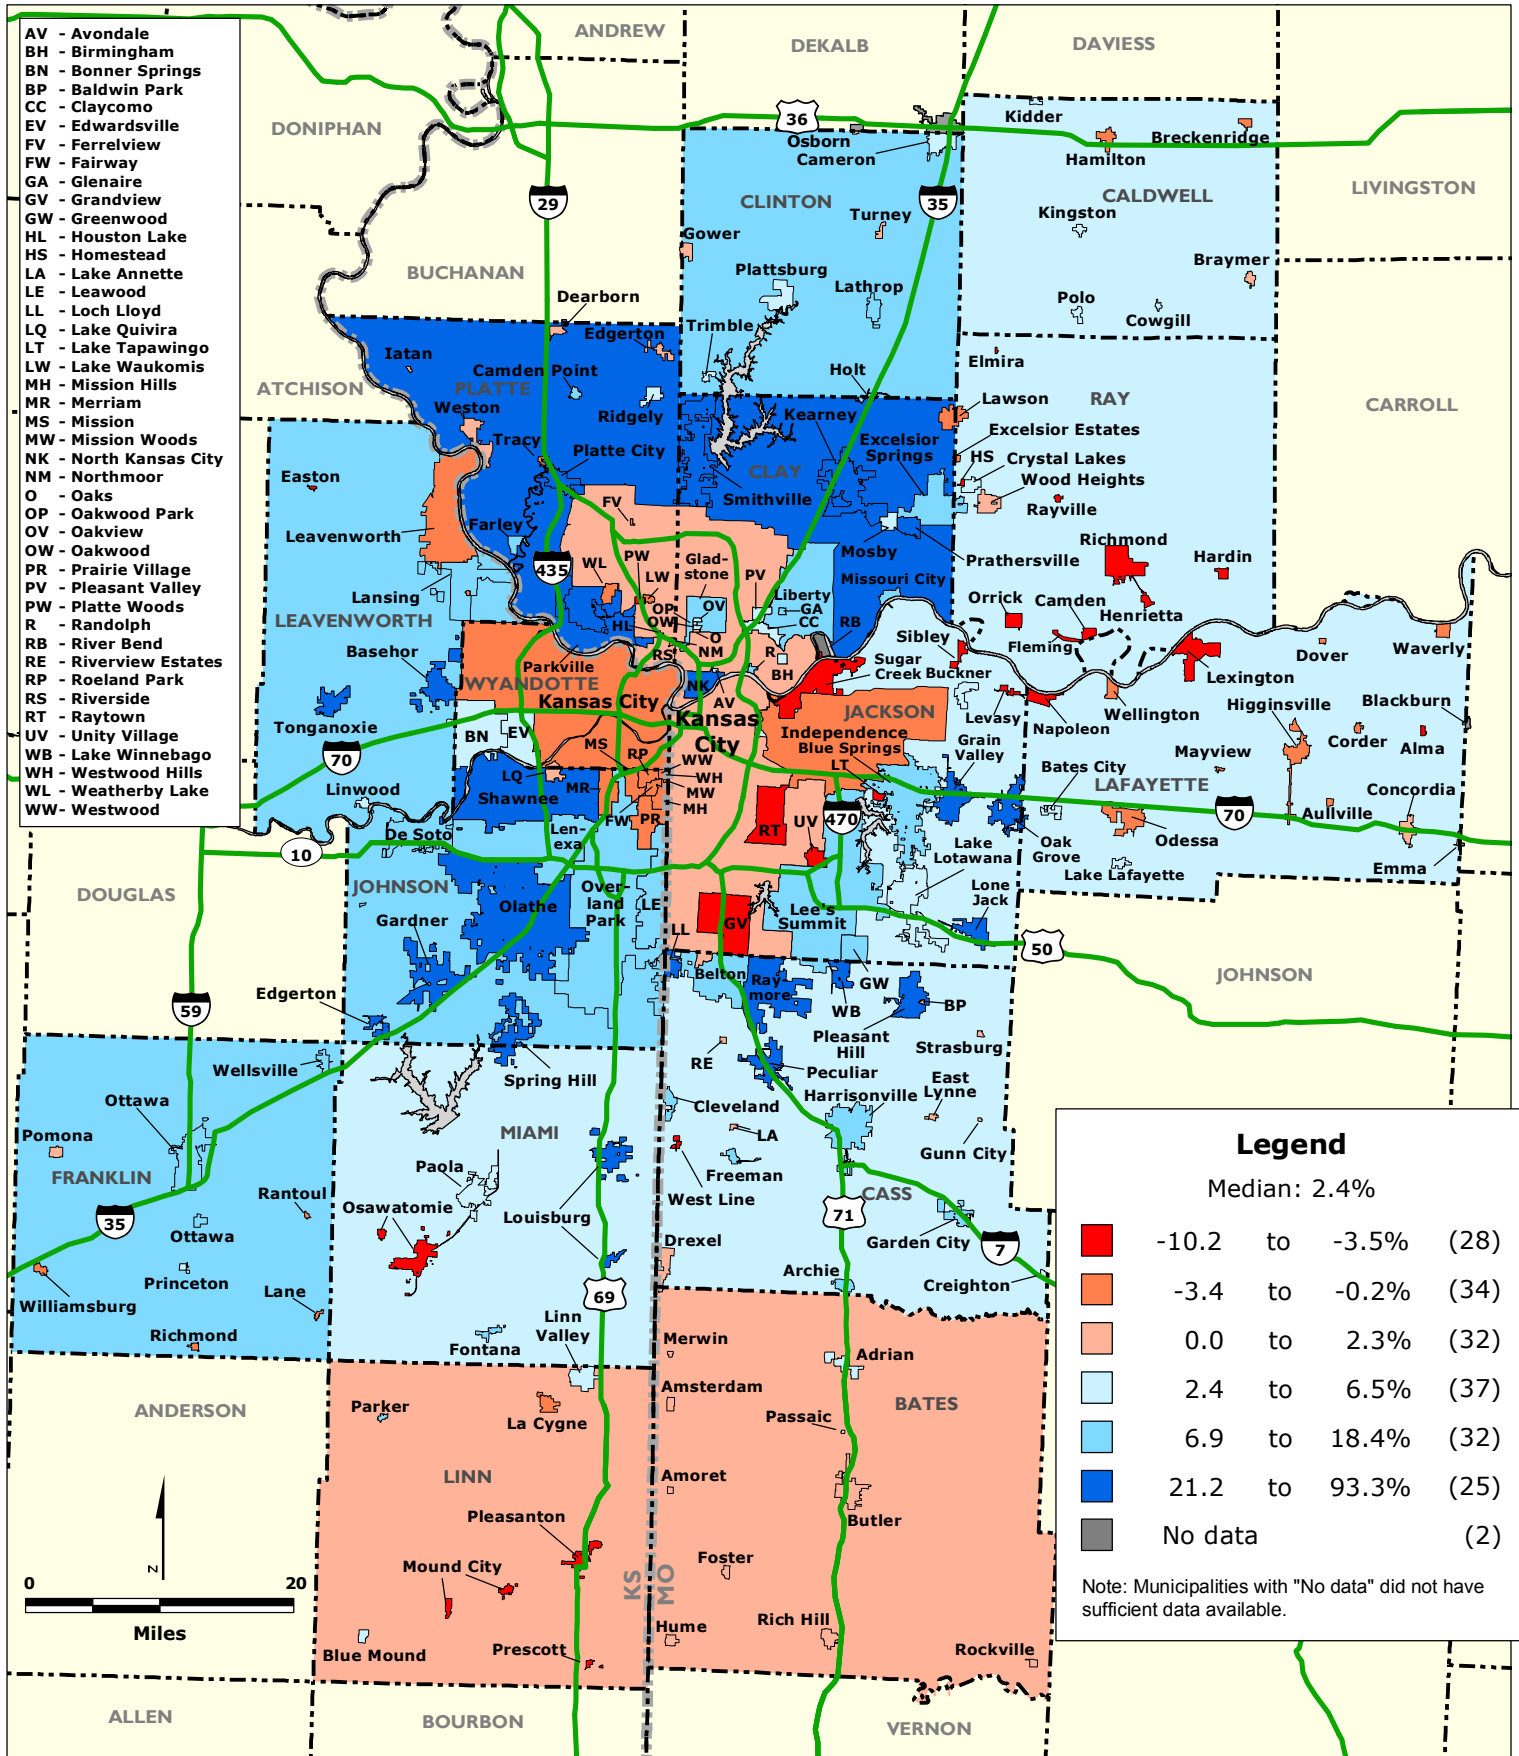

KANSAS CITY REGION: Percentage Change in Population by Municipality and County Unincorporated Area, 2000-2008

Data Source: U.S. Census Bureau.