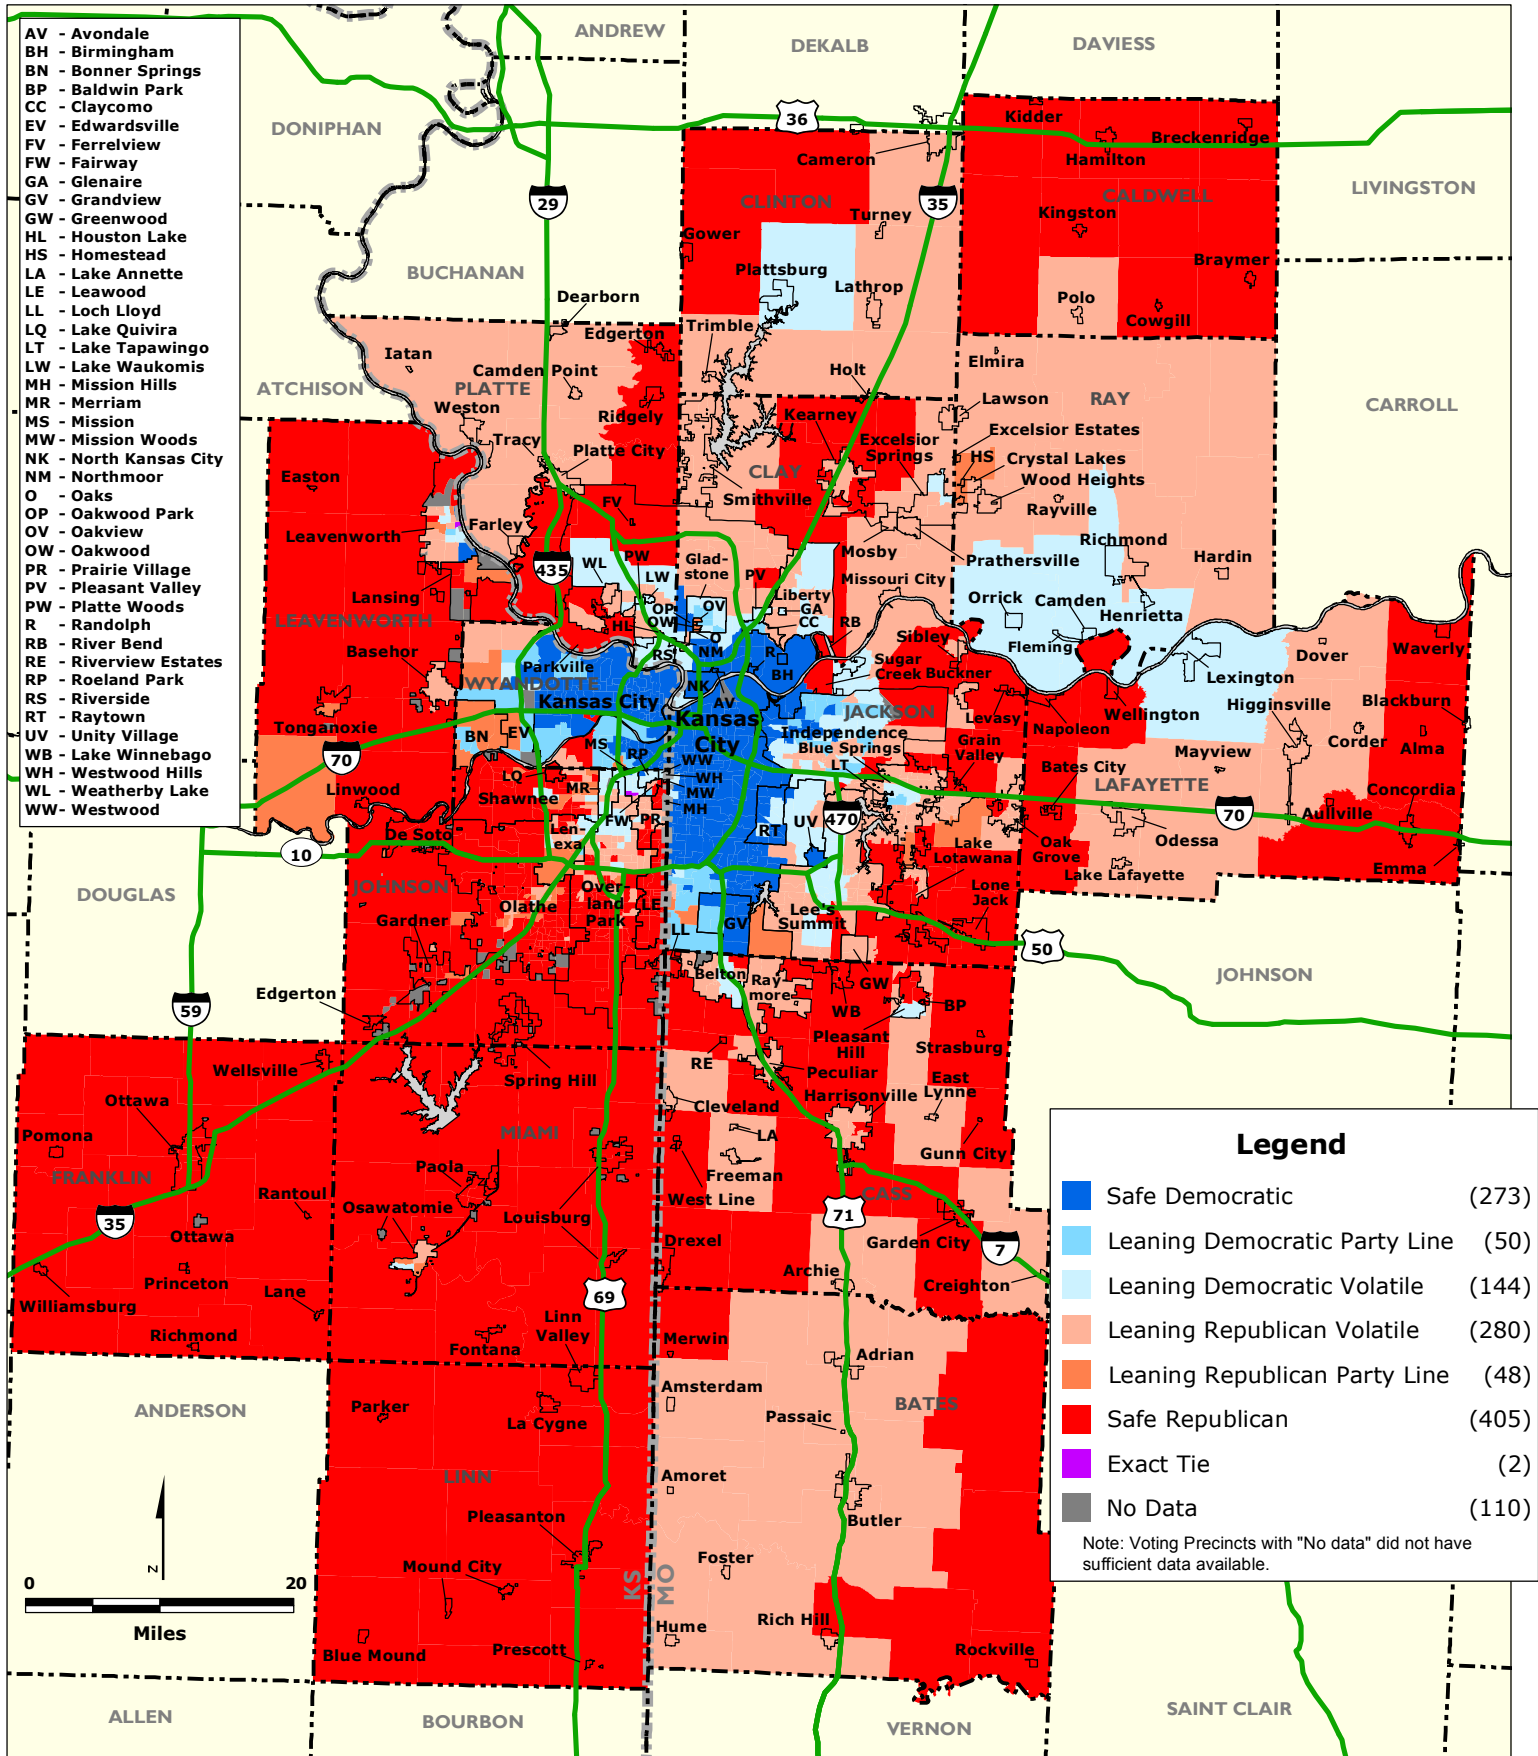

# KANSAS CITY REGION: Party Preferences by Voting Precinct based on Election Results for the year 2012

Data Source: Missouri Secretary of State, Kansas Secretary of State and various county agencies.