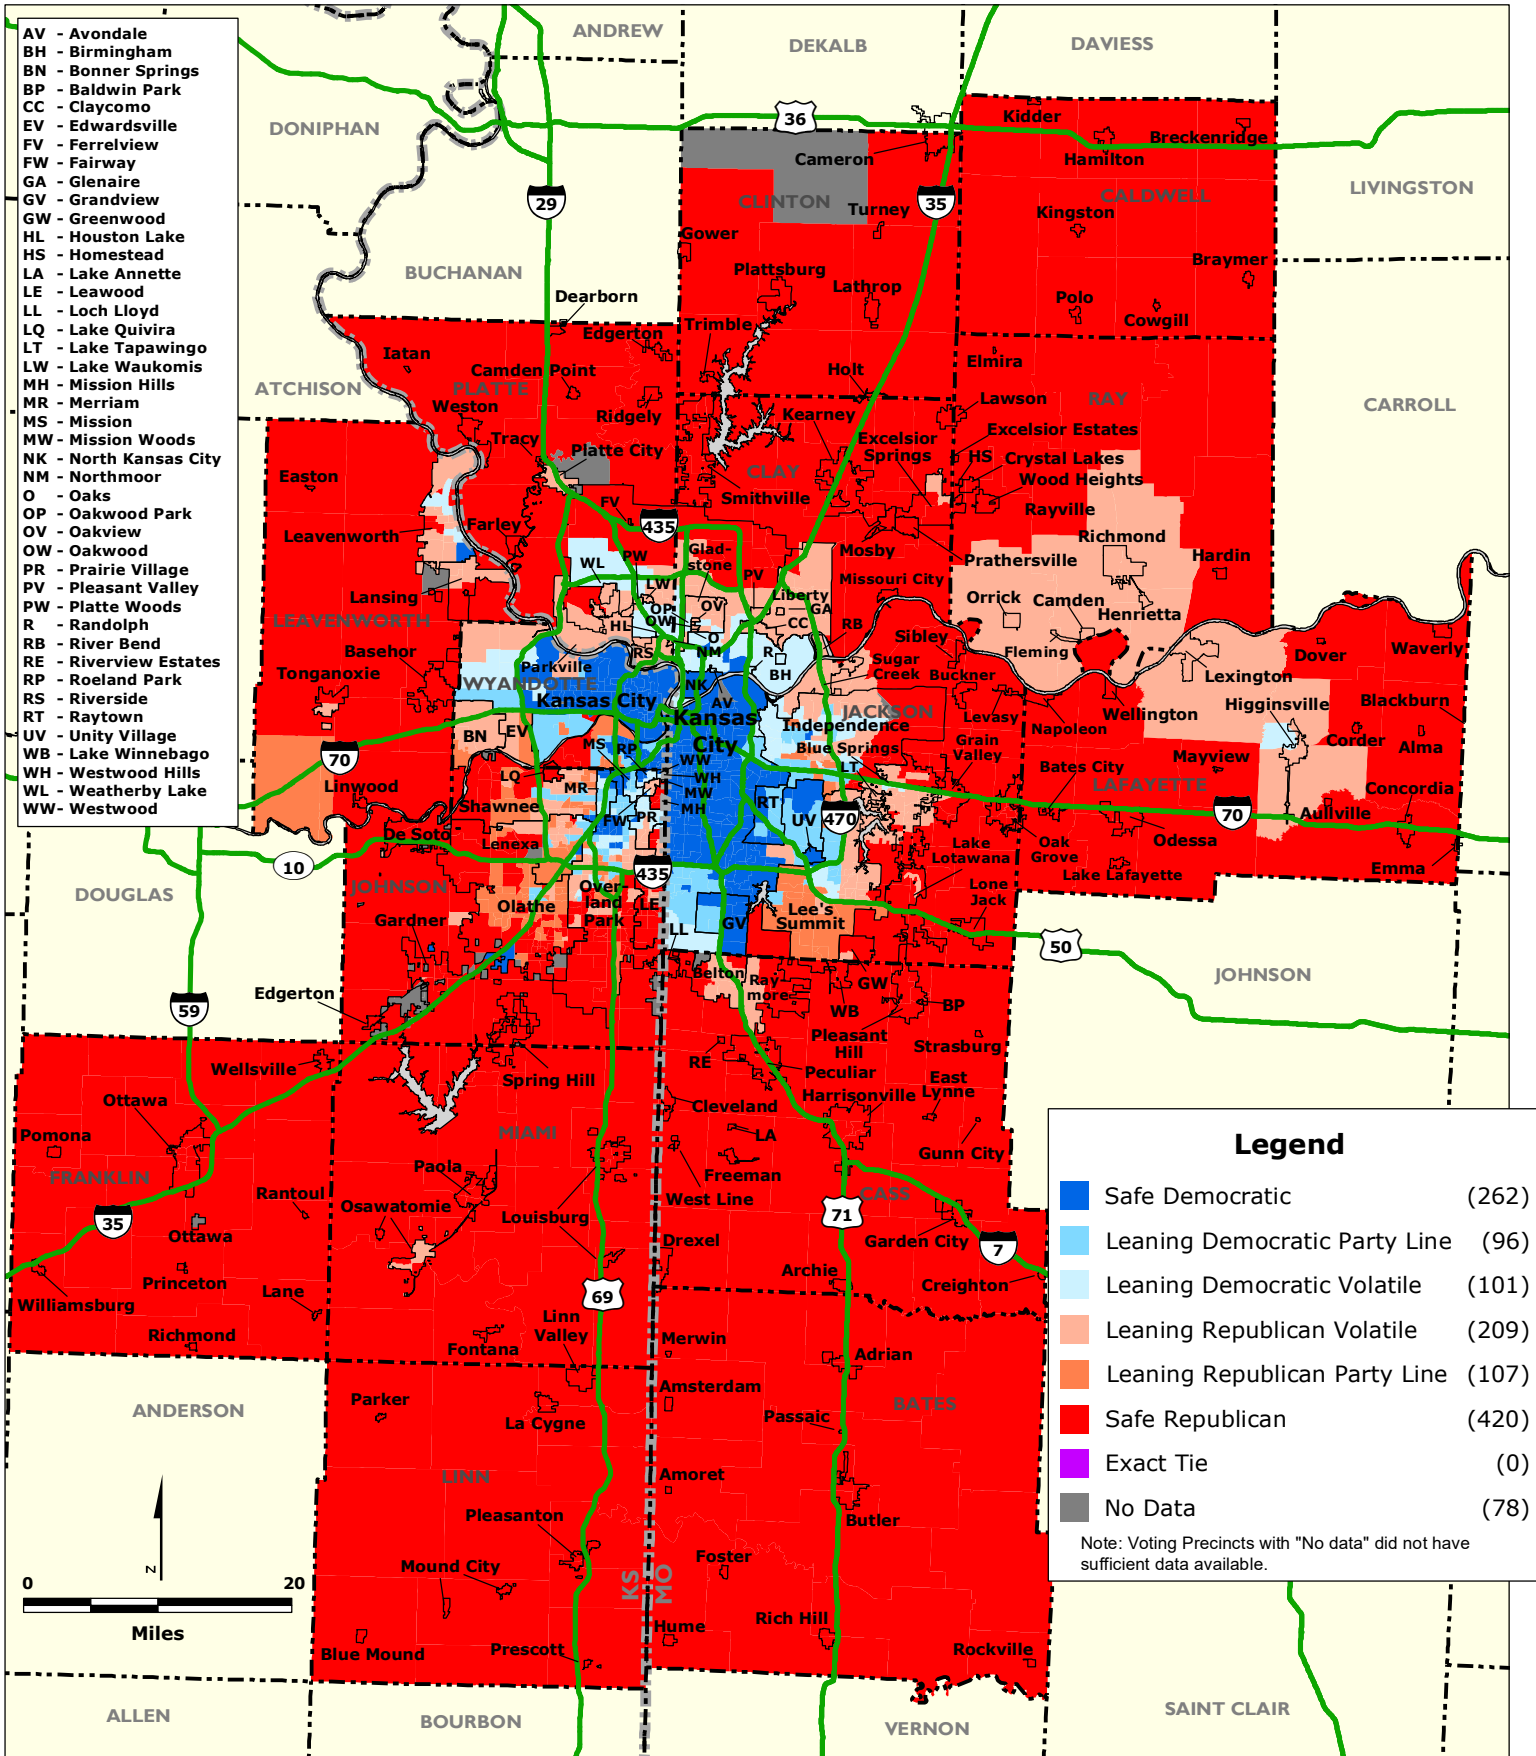

KANSAS CITY REGION: Party Preferences by Voting Precinct based on Election Results for the year 2016

Data Source: OpenElections Project; Missouri Secretary of State, Kansas Secretary of State and various county agencies.