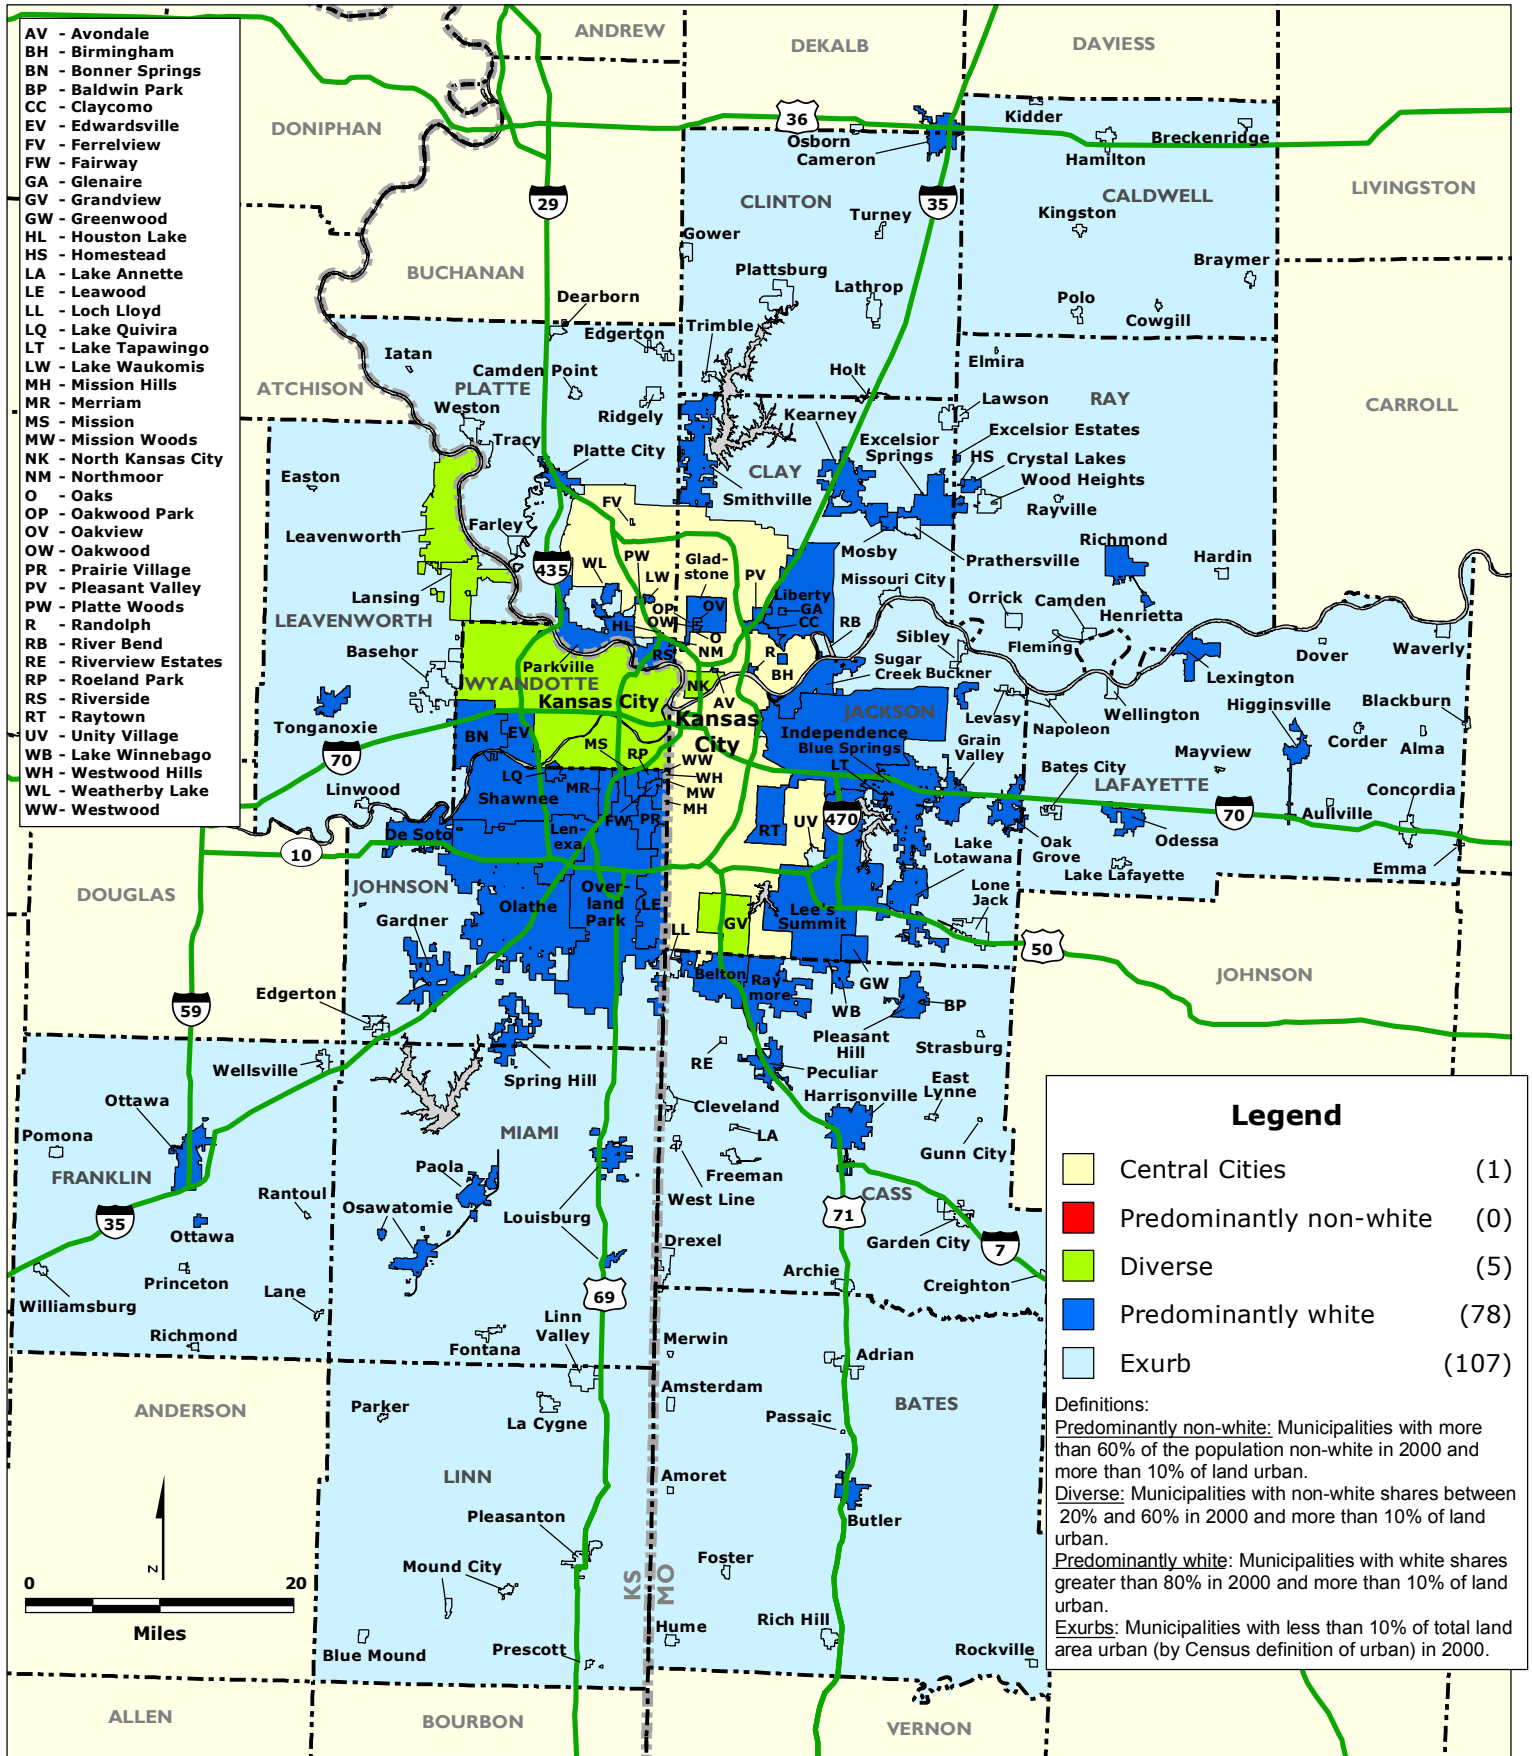

KANSAS CITY REGION: Community Type by Municipality and County Unincorporated Area, 2000

Data Source: U.S. Census Bureau.