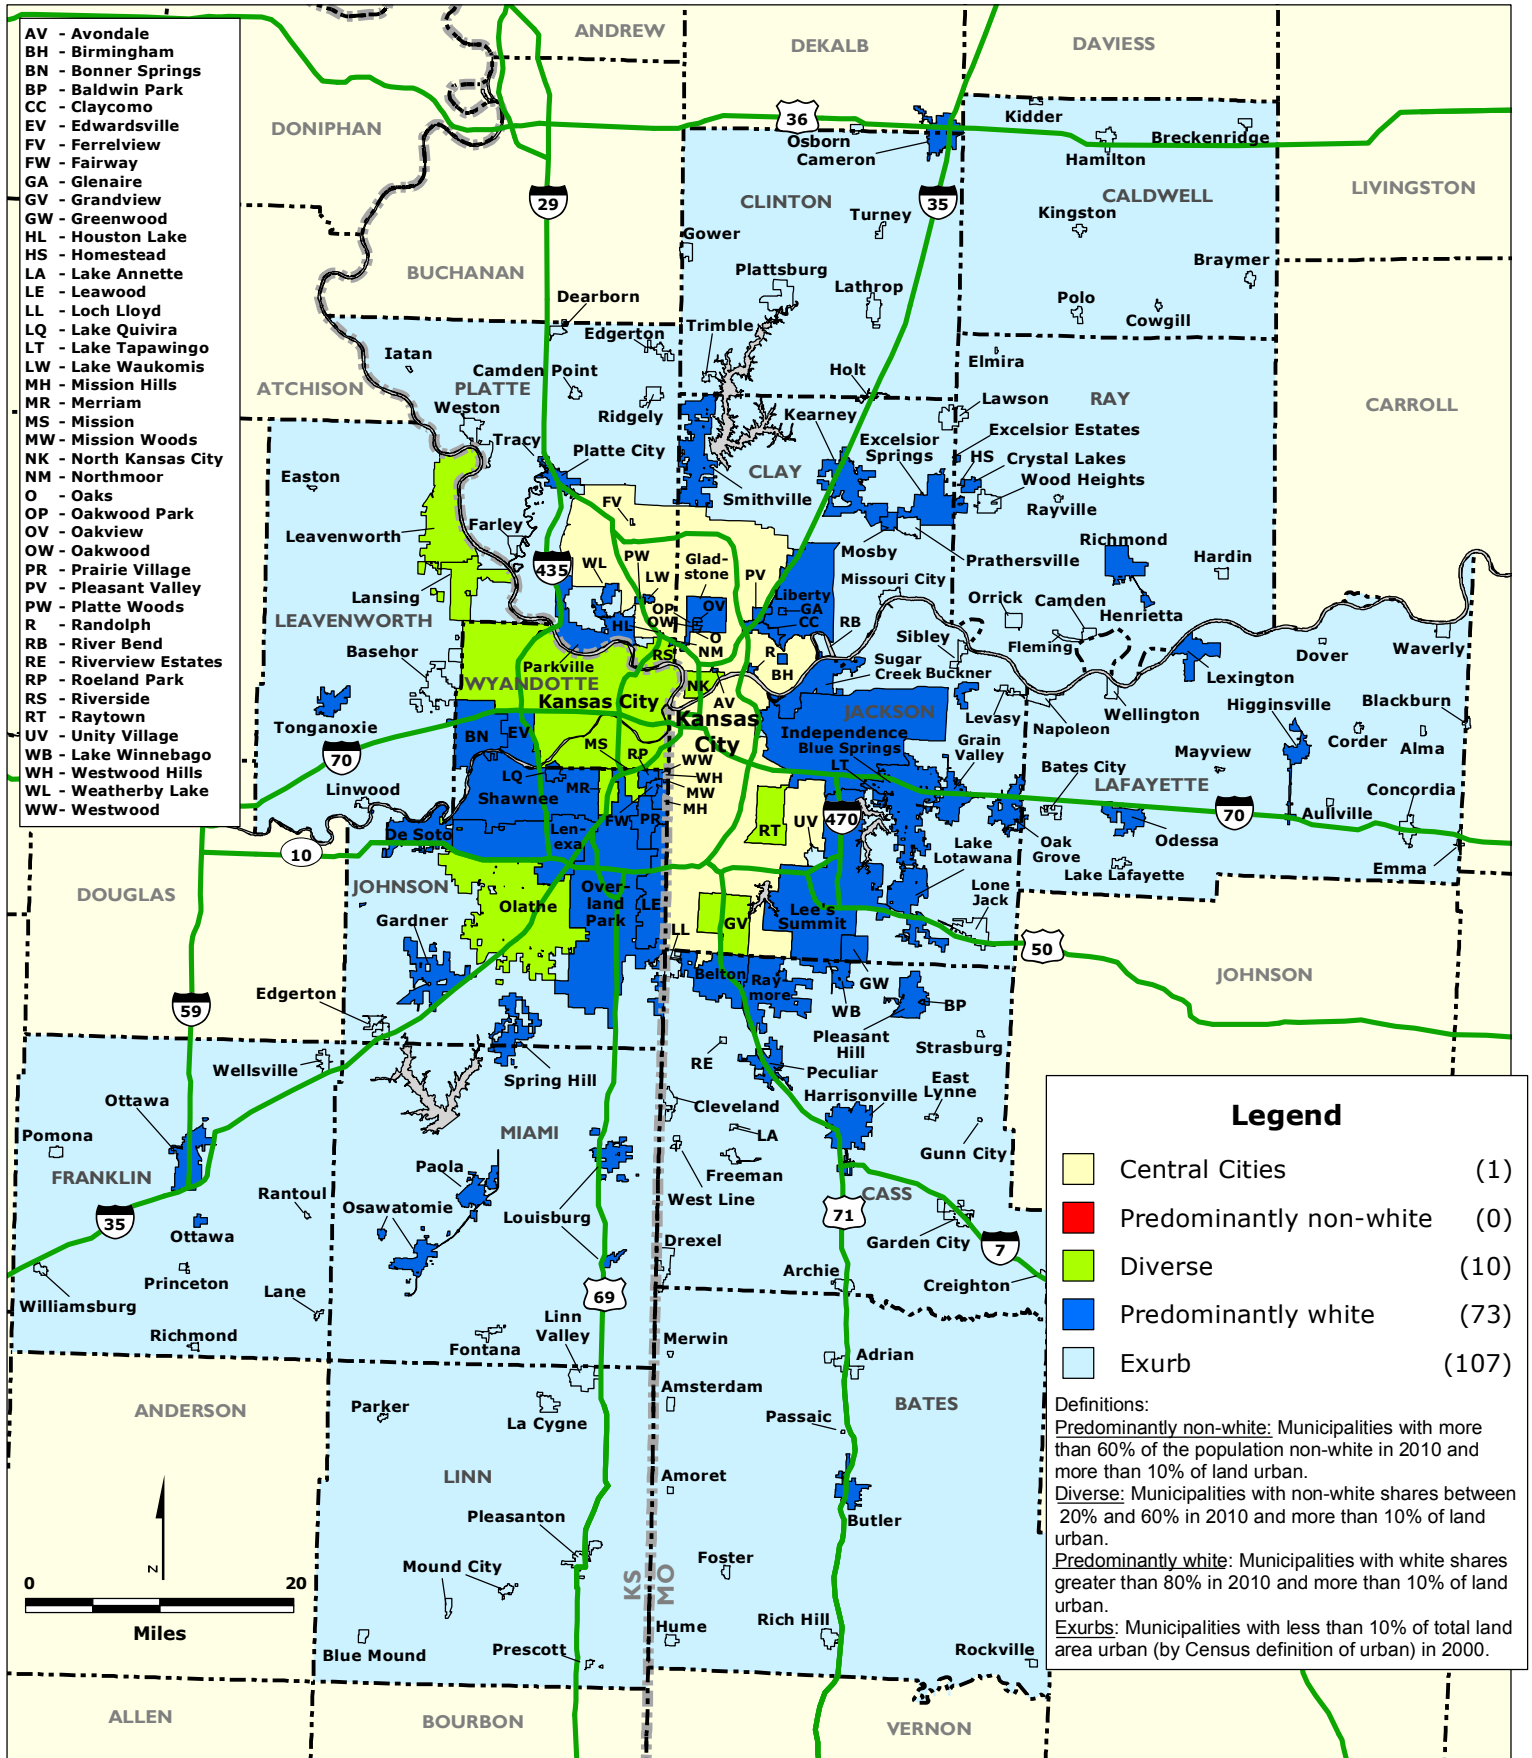

KANSAS CITY REGION: Community Type by Municipality and County Unincorporated Area, 2010

Data Source: U.S. Census Bureau.