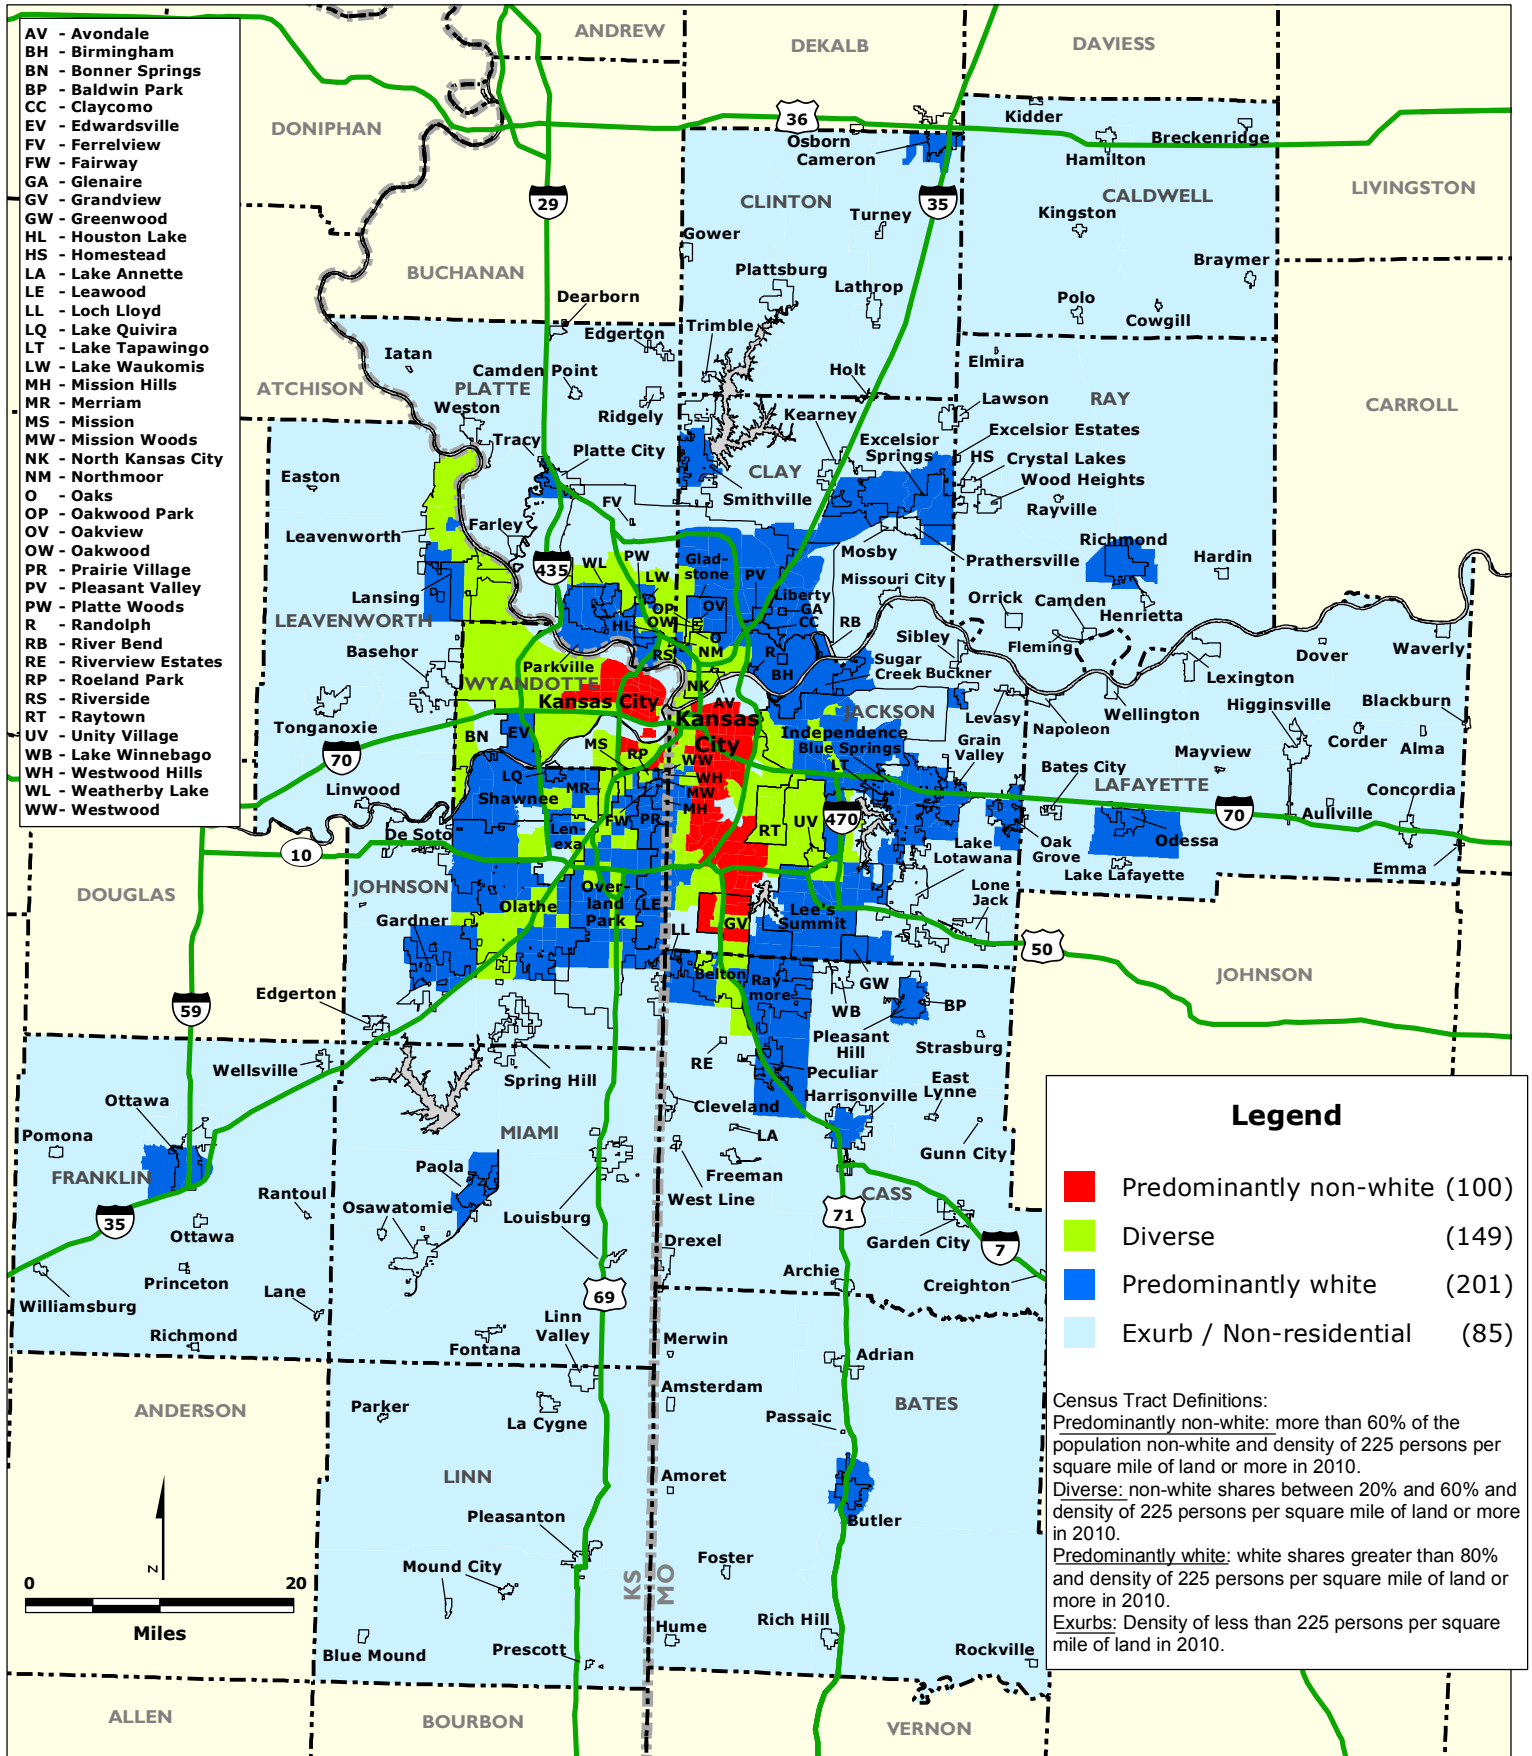

KANSAS CITY REGION: Community Type by Census Tract, 2010

Data Source: U.S. Census Bureau.