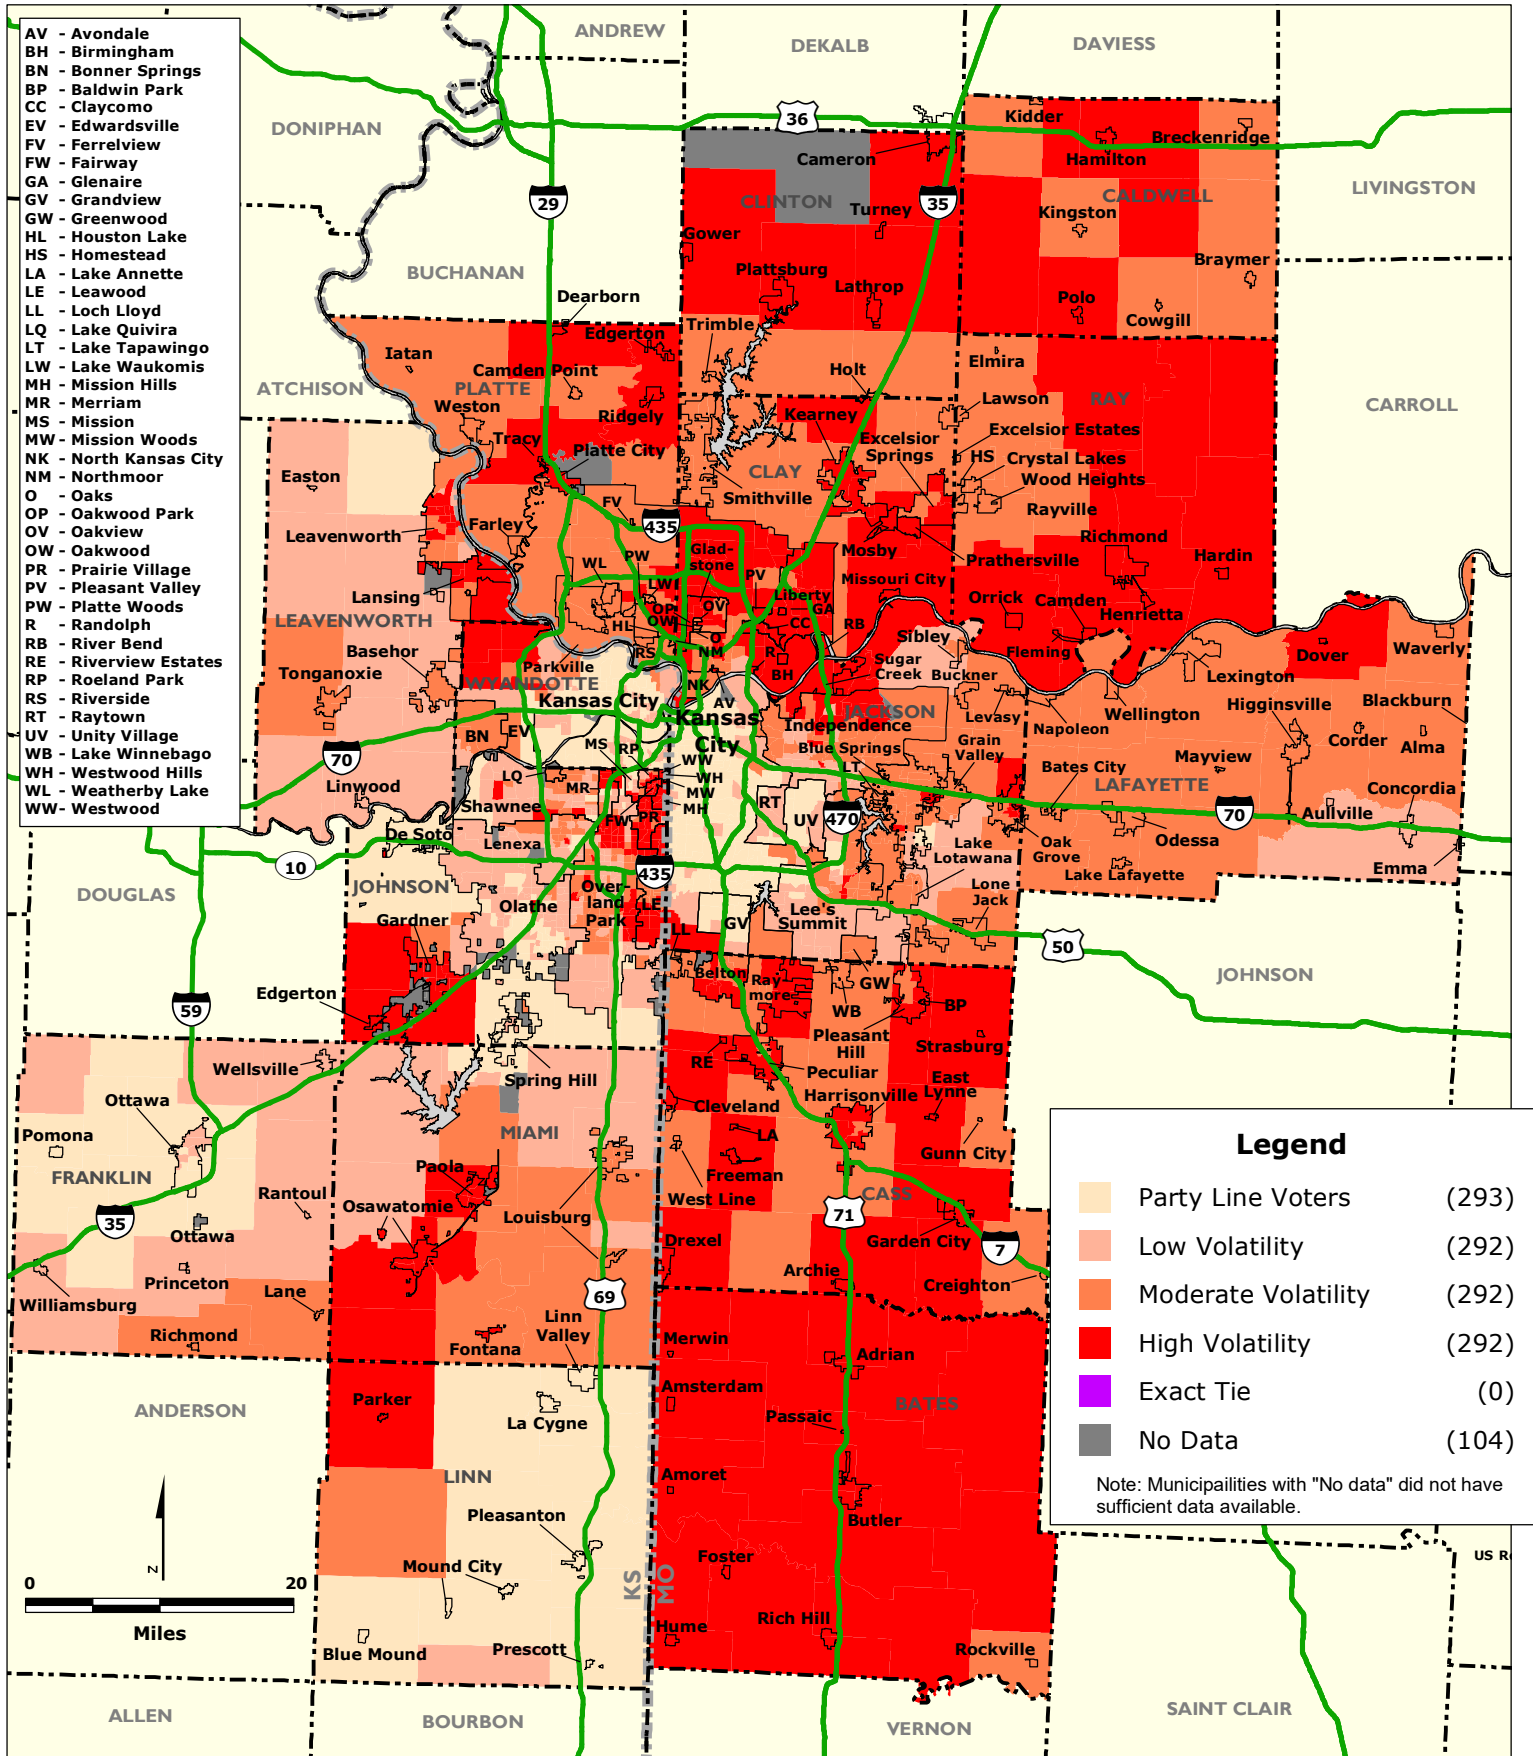

# KANSAS CITY REGION: Voter Volatility by Voting Precinct based on Election Results for the year 2016

Data Source: OpenElections Project; Missouri Secretary of State, Kansas Secretary of State and various county agencies.