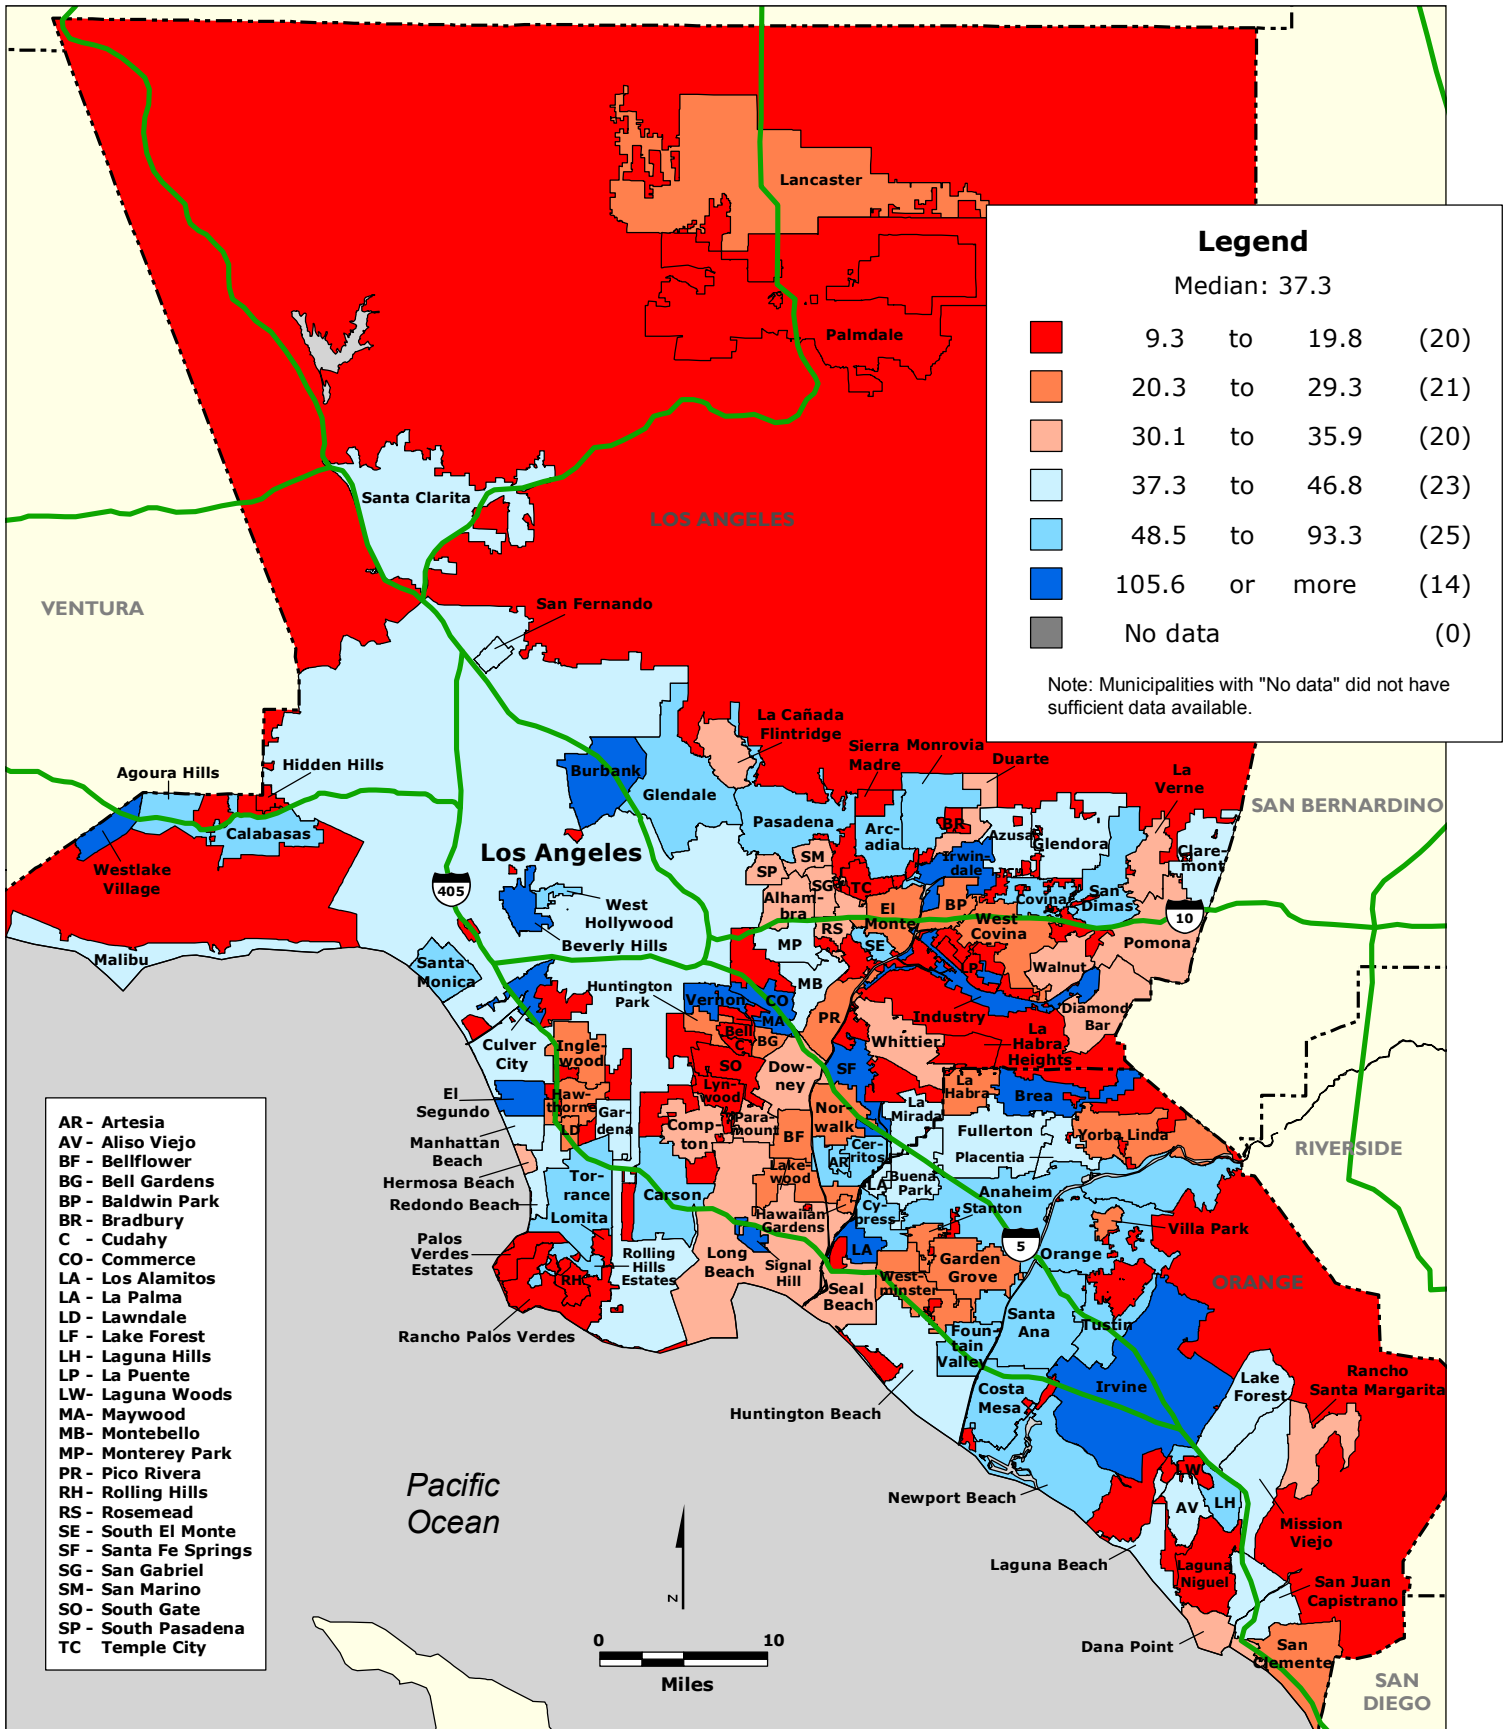

LOS ANGELES REGION: Jobs per 100 Residents by Municipality and County Unincorporated Area, 2008

Data Source: U.S. Census Bureau, Local Employment Dynamics.