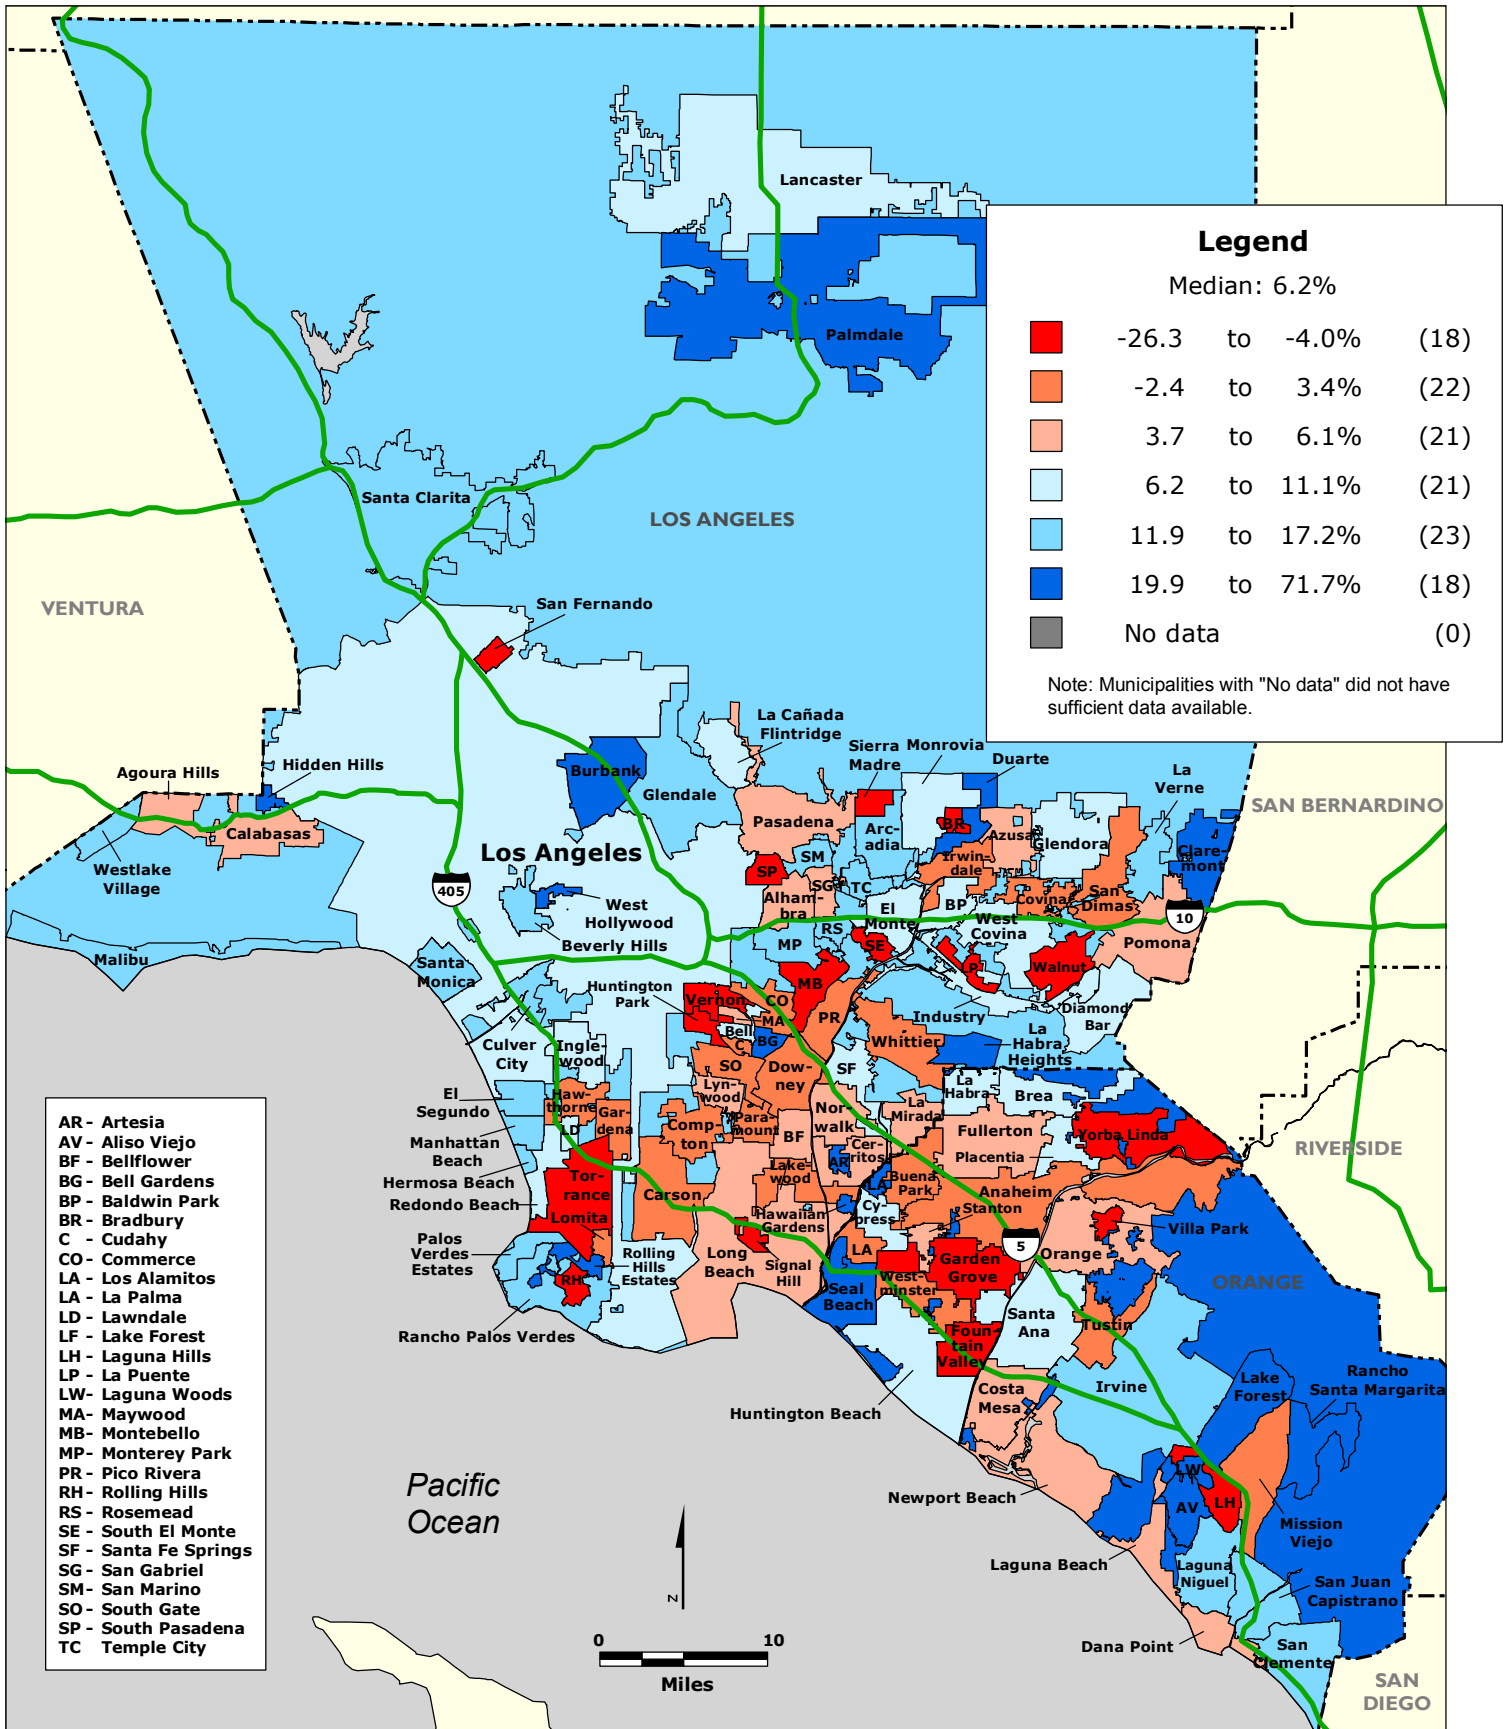

LOS ANGELES REGION: Percentage Change in Jobs by Municipality and County Unincorporated Area, 2003-2008

Data Source: U.S. Census Bureau, Local Employment Dynamics.