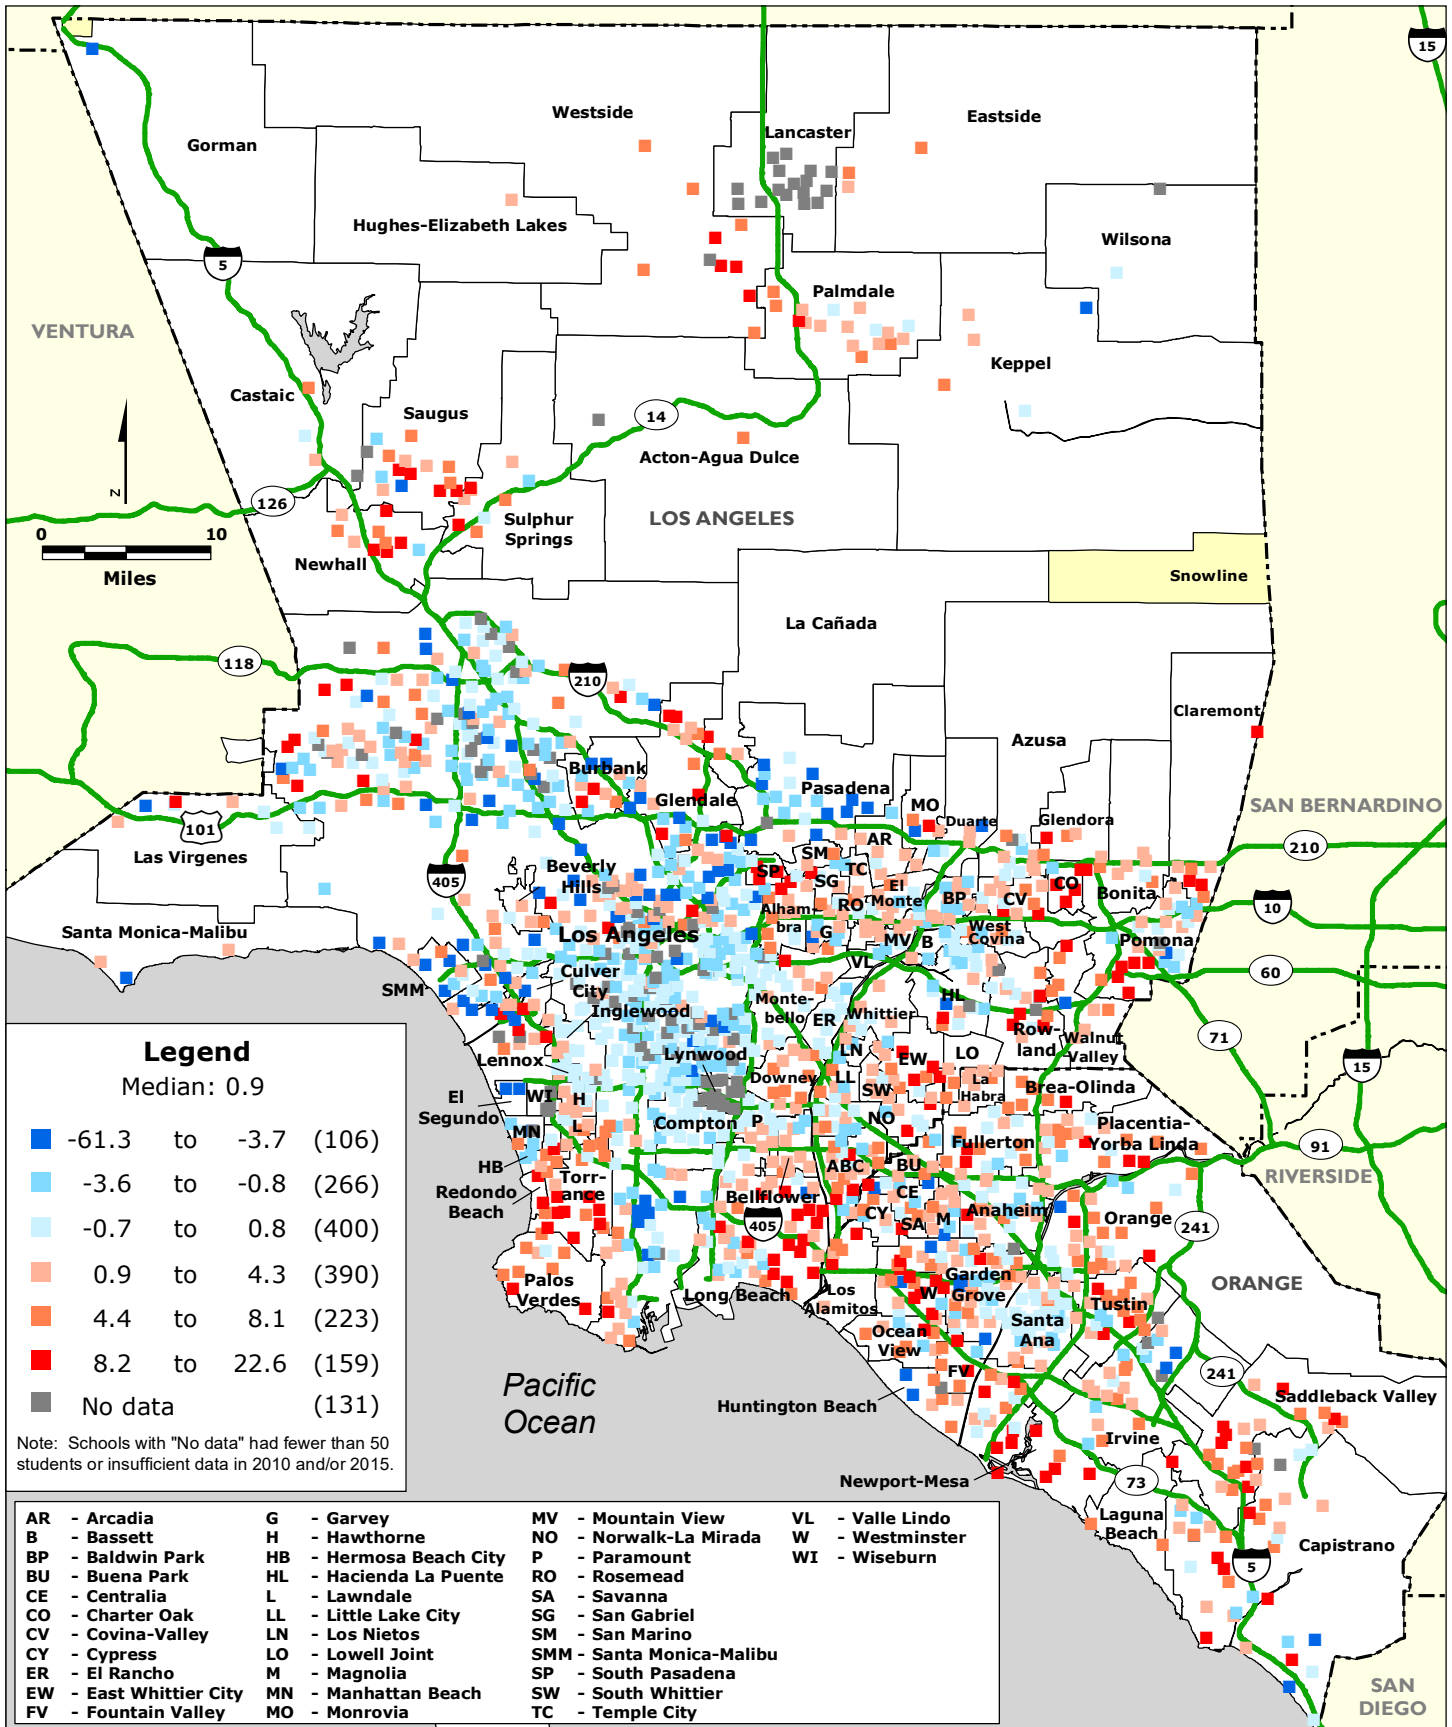

LOS ANGELES REGION: Percentage Point Change in the Share of Non-Asian Minority Students by Elementary School, 2010-2015

Data Source: National Center for Education Statistics.