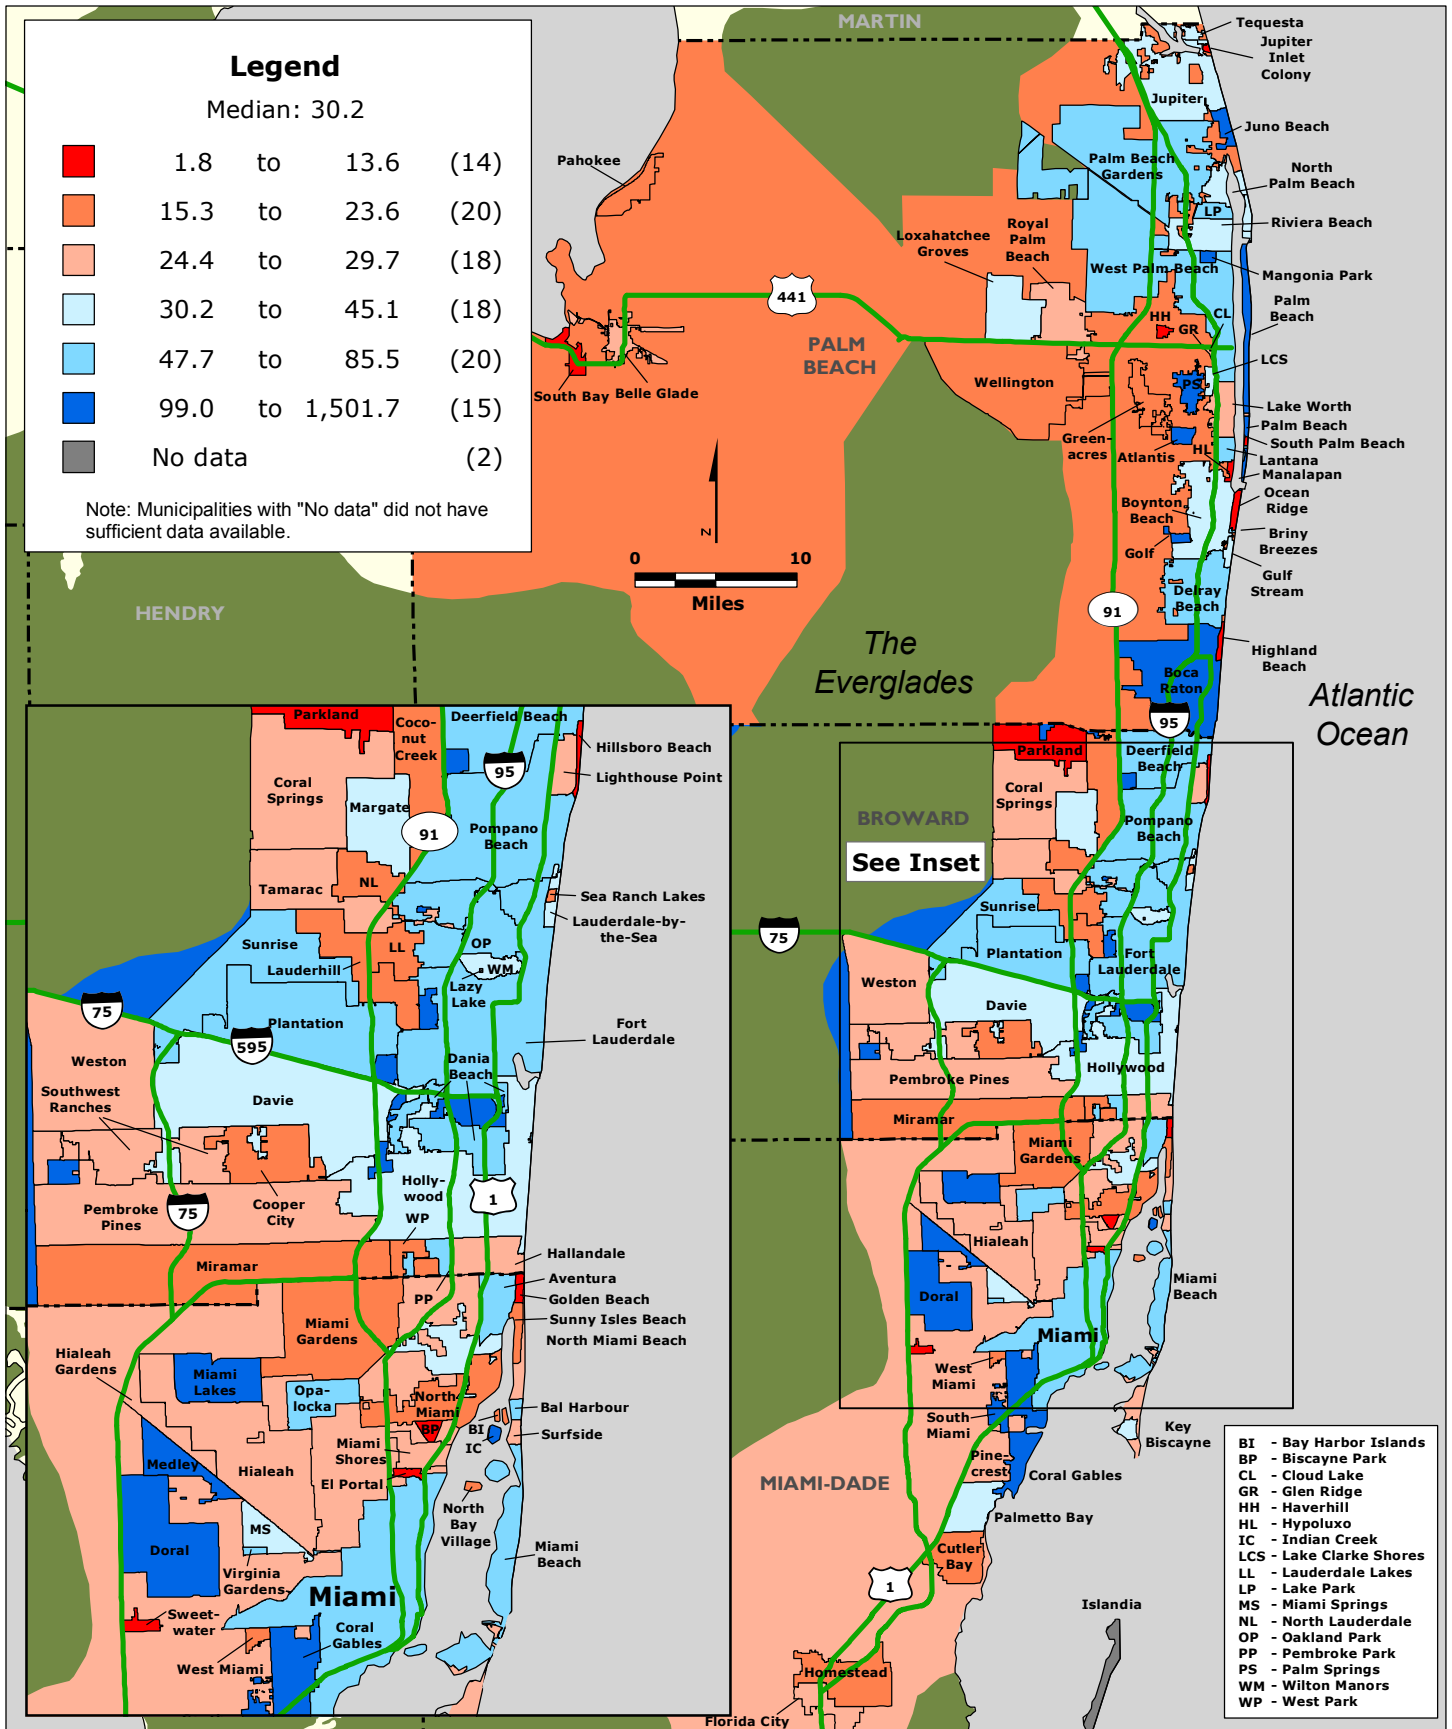

MIAMI REGION: Jobs per 100 Residents by Municipality and County Unincorporated Area, 2008

Data Source: U.S. Census Bureau, Local Employment Dynamics.