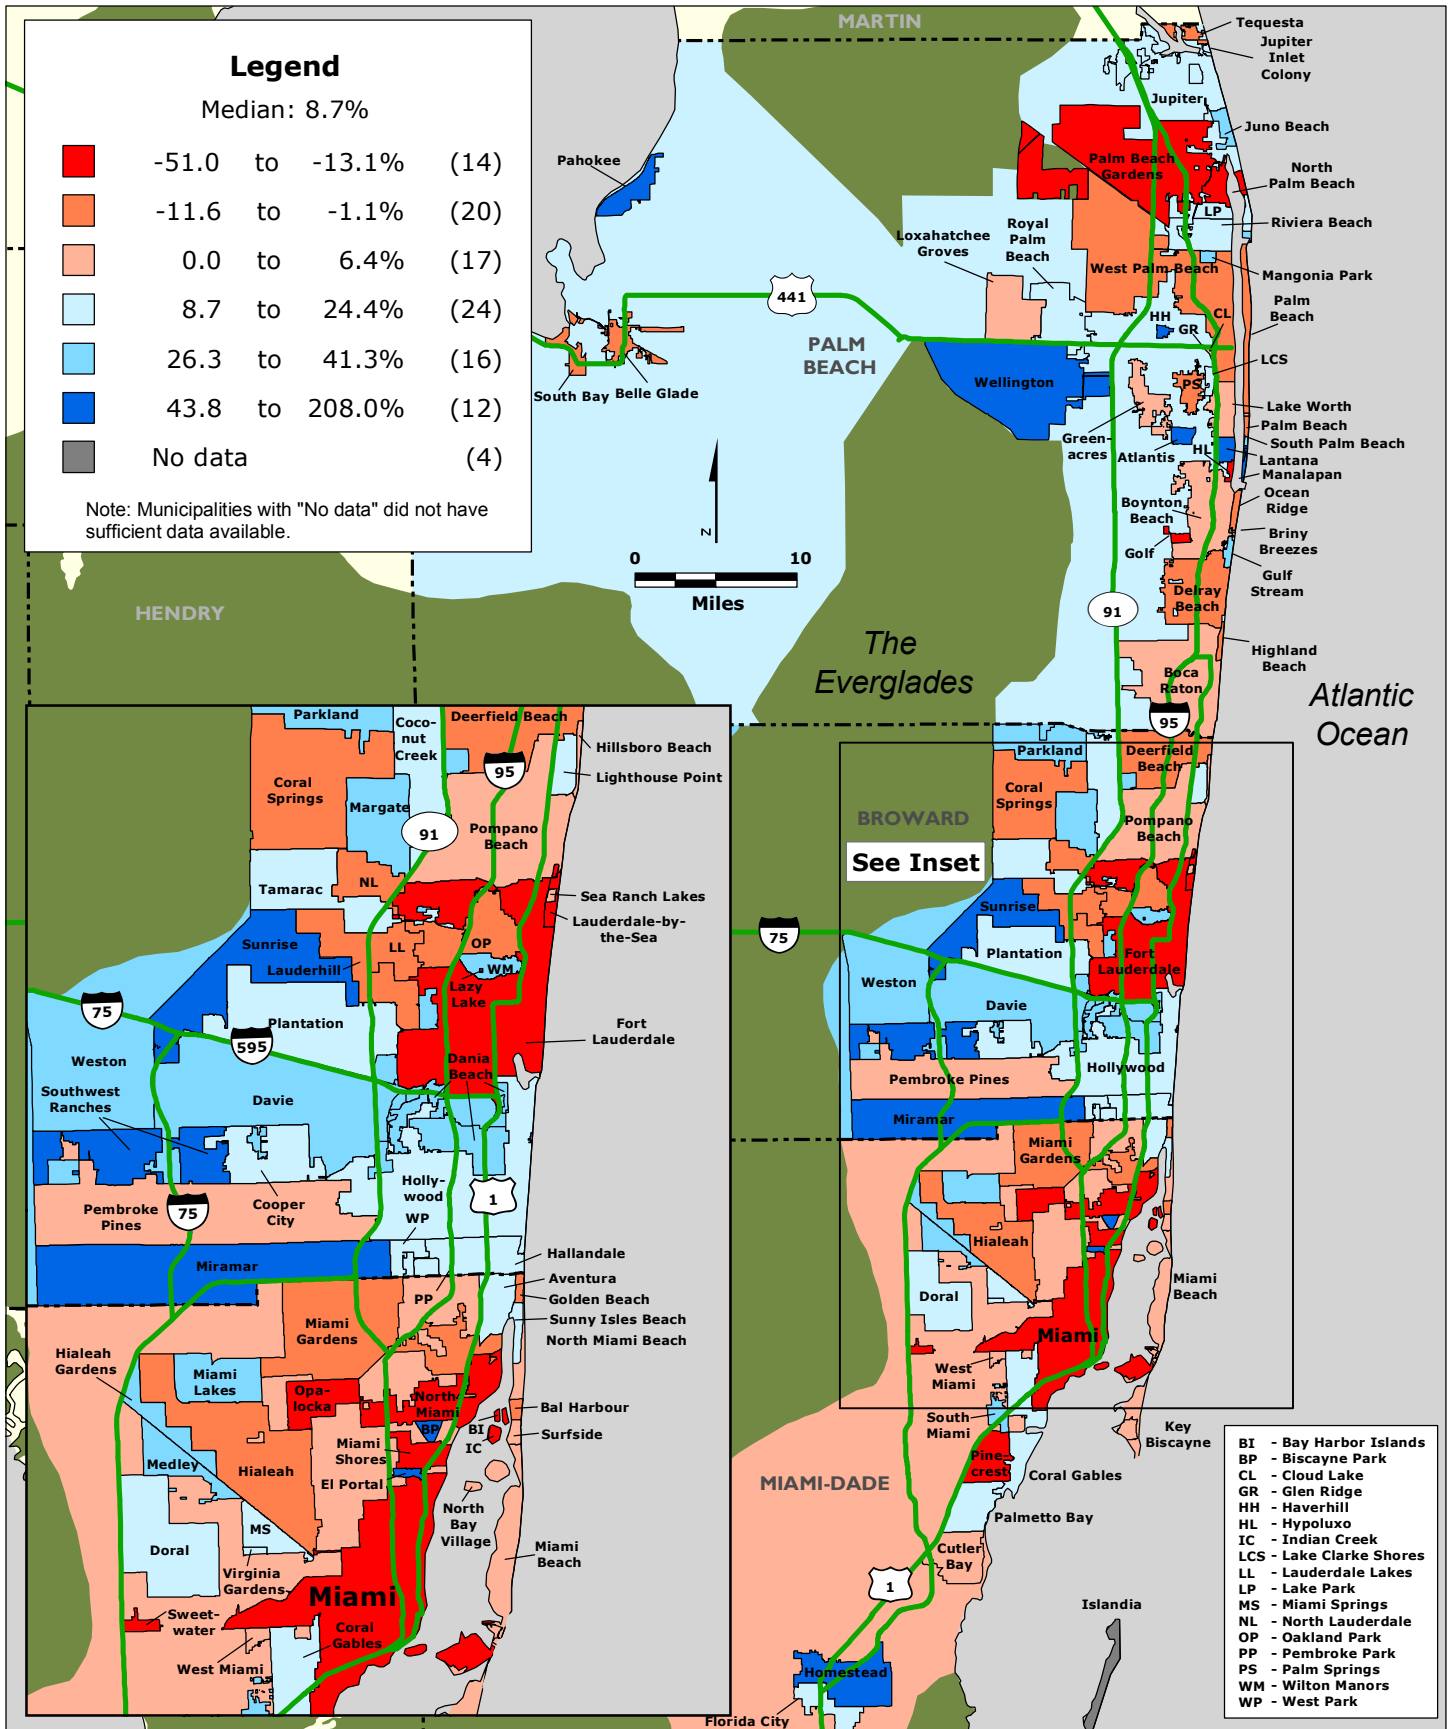

# MIAMI REGION: Percentage Change in Jobs by Municipality and County Unincorporated Area, 2003-2008

Data Source: U.S. Census Bureau, Local Employment Dynamics.