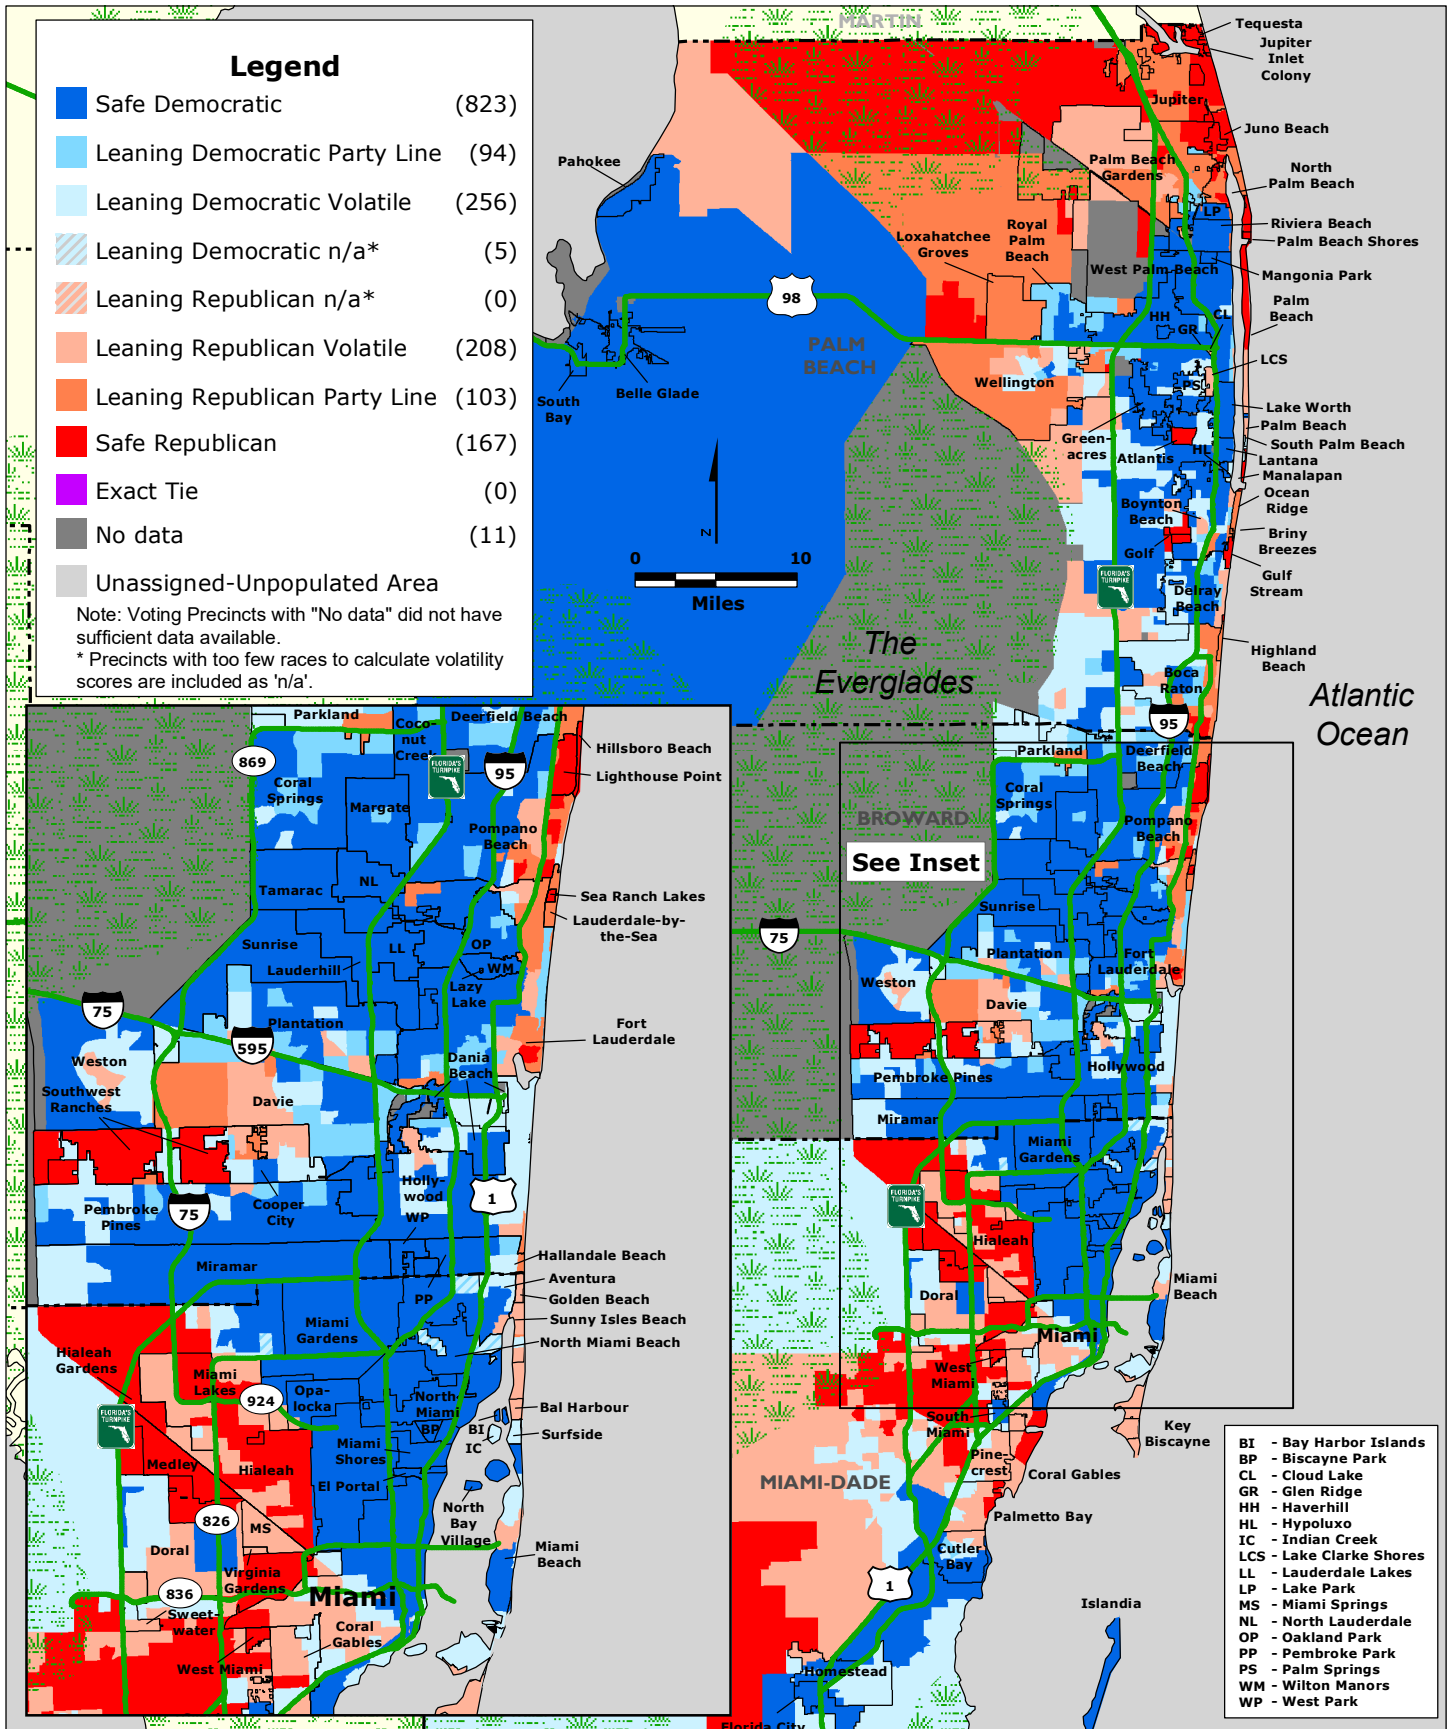

MIAMI REGION: Party Preferences by Voting Precincts based on Election Results for the year 2016

Data Sources: Florida Senate Redistricting, Miami-Dade GIS, Various County Elections Departments, Florida Secretary of State.