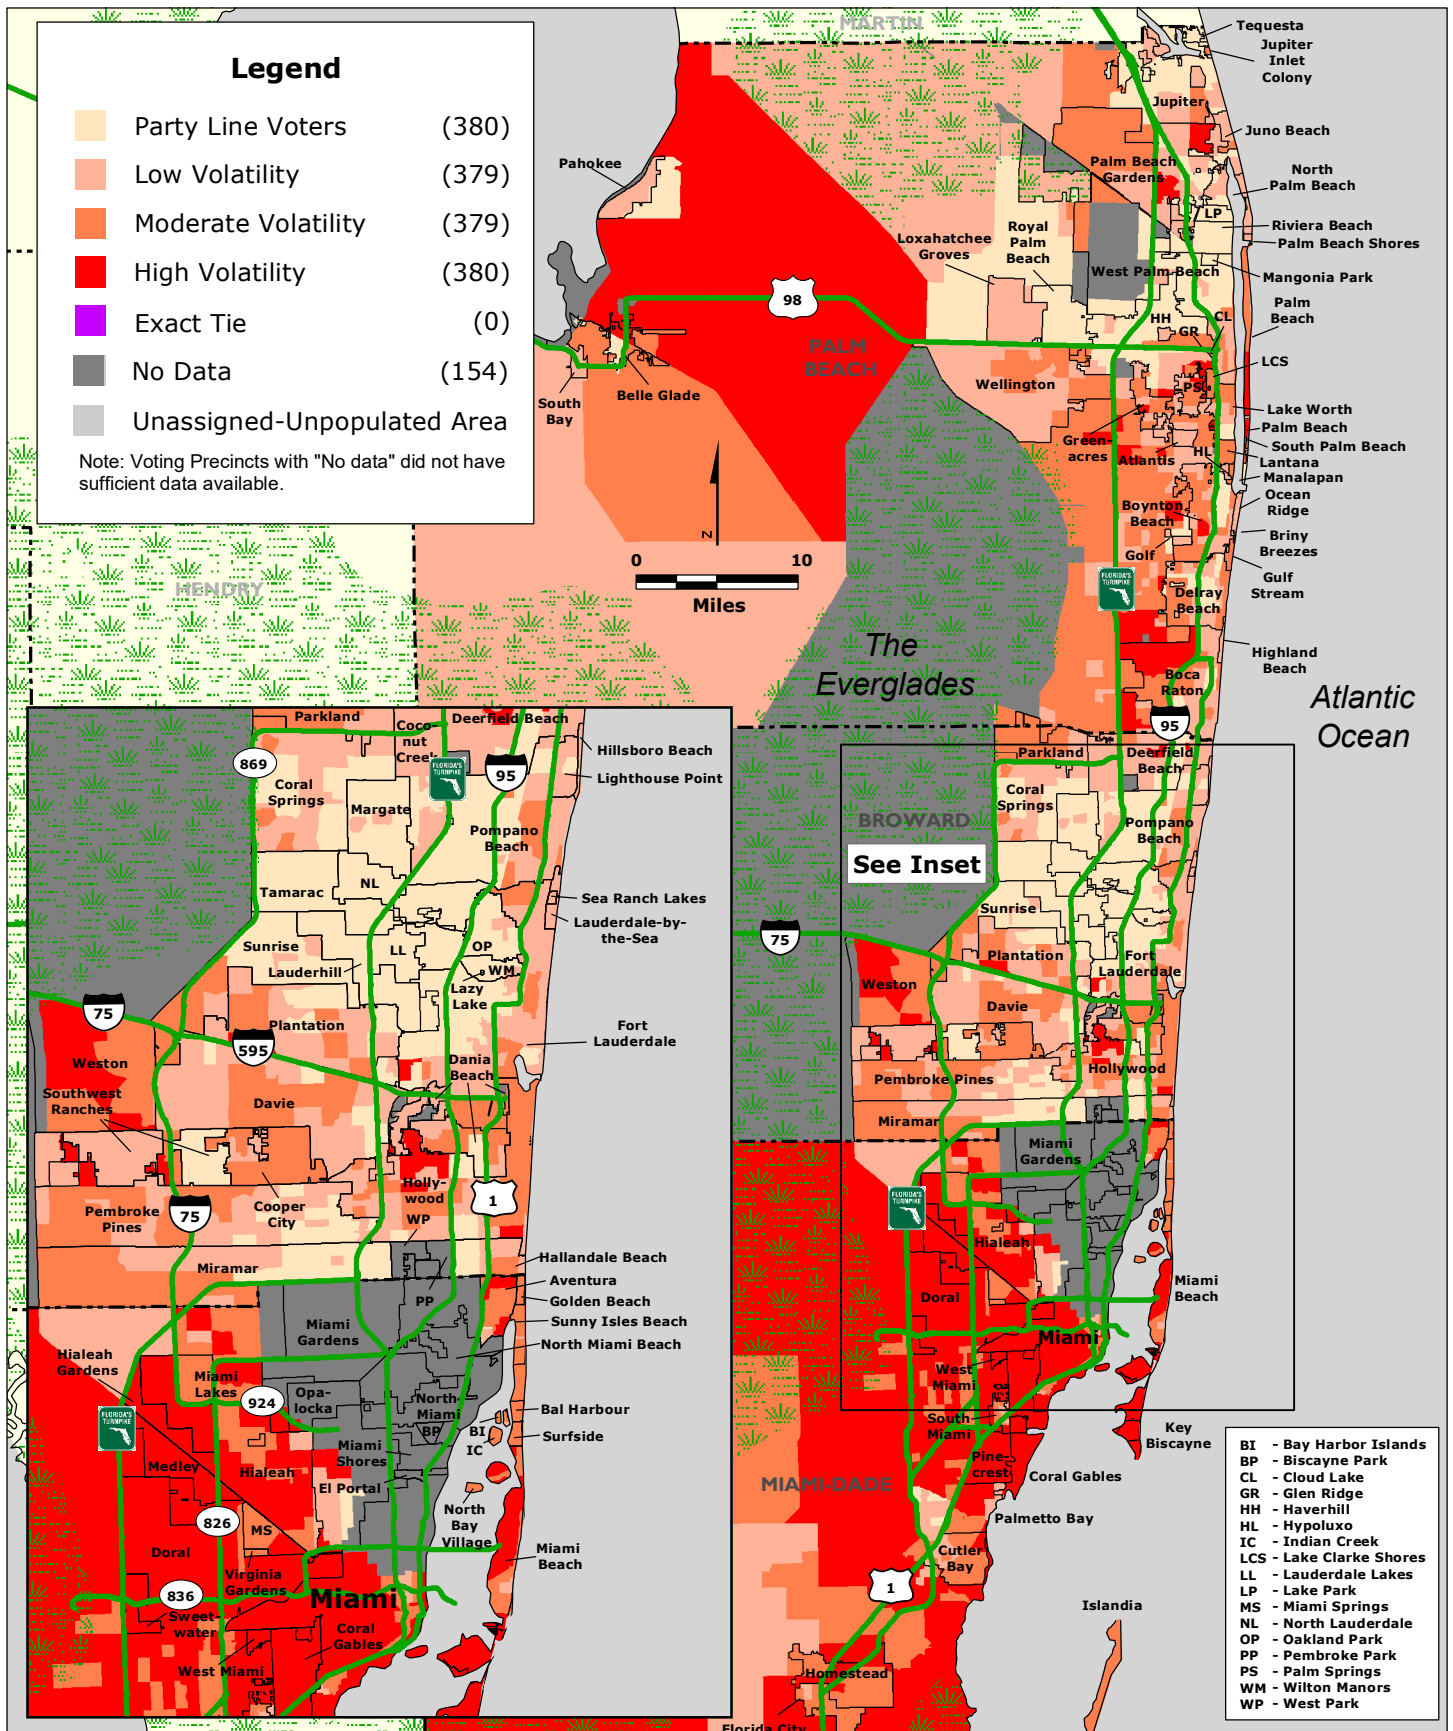

MIAMI REGION: Voter Volatility by Voting Precincts based on Election Results for the year 2016

Data Sources: Florida Senate Redistricting, Miami-Dade GIS, Various County Elections Departments, Florida Secretary of State.