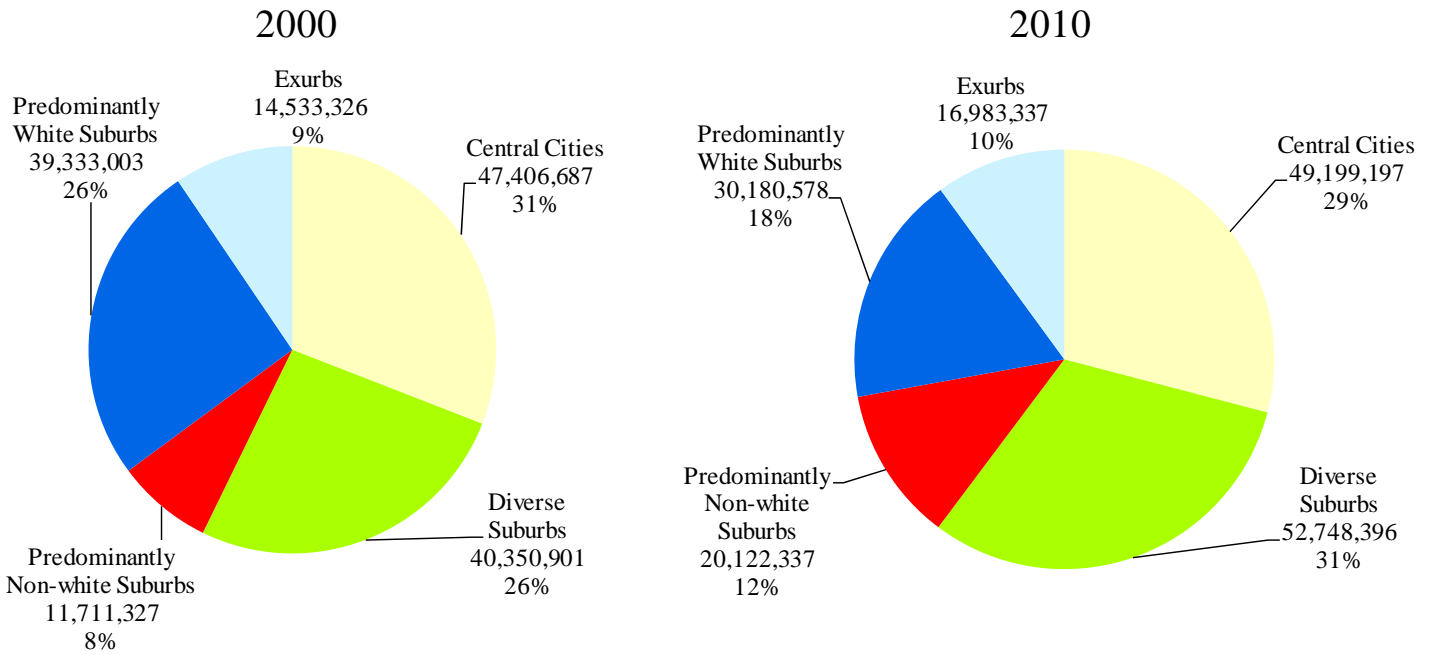

America's Racially Diverse Suburbs: Opportunities and Challenges

50 Largest U.S. Metropolitan Areas

Community types in the 50 largest metropolitan areas

Characteristics of the Community Types in the 50 largest metropolitan areas

Data Sources: Population, income and poverty—Census Bureau; Jobs—Local Employer-Household Dynamics Program; Tax base—various state and local government sources.

America's Racially Diverse Suburbs: Opportunities and Challenges

Milwaukee Metropolitan Area: Fact Sheet

Breakdown of Community Type

	2010 <u>Population</u>	Share of Metro <u>Population</u>	Share of Suburban <u>Population</u>
Diverse	37,644	2	3
Predominantly non-white	0	0	0
Predominantly white	954,673	55	89
Exurb	85,306	5	8
Central City	673,693	38	

Examples of Large Diverse Suburbs

	2000 <u>Population</u>	2010 <u>Population</u>	2010 % of Population <u>Non-white</u>
Glendale city	13,367	12,872	23
Brown Deer village	12,170	11,999	40
Sturtevant village	5,287	6,970	25
West Milwaukee village	4,201	4,206	41