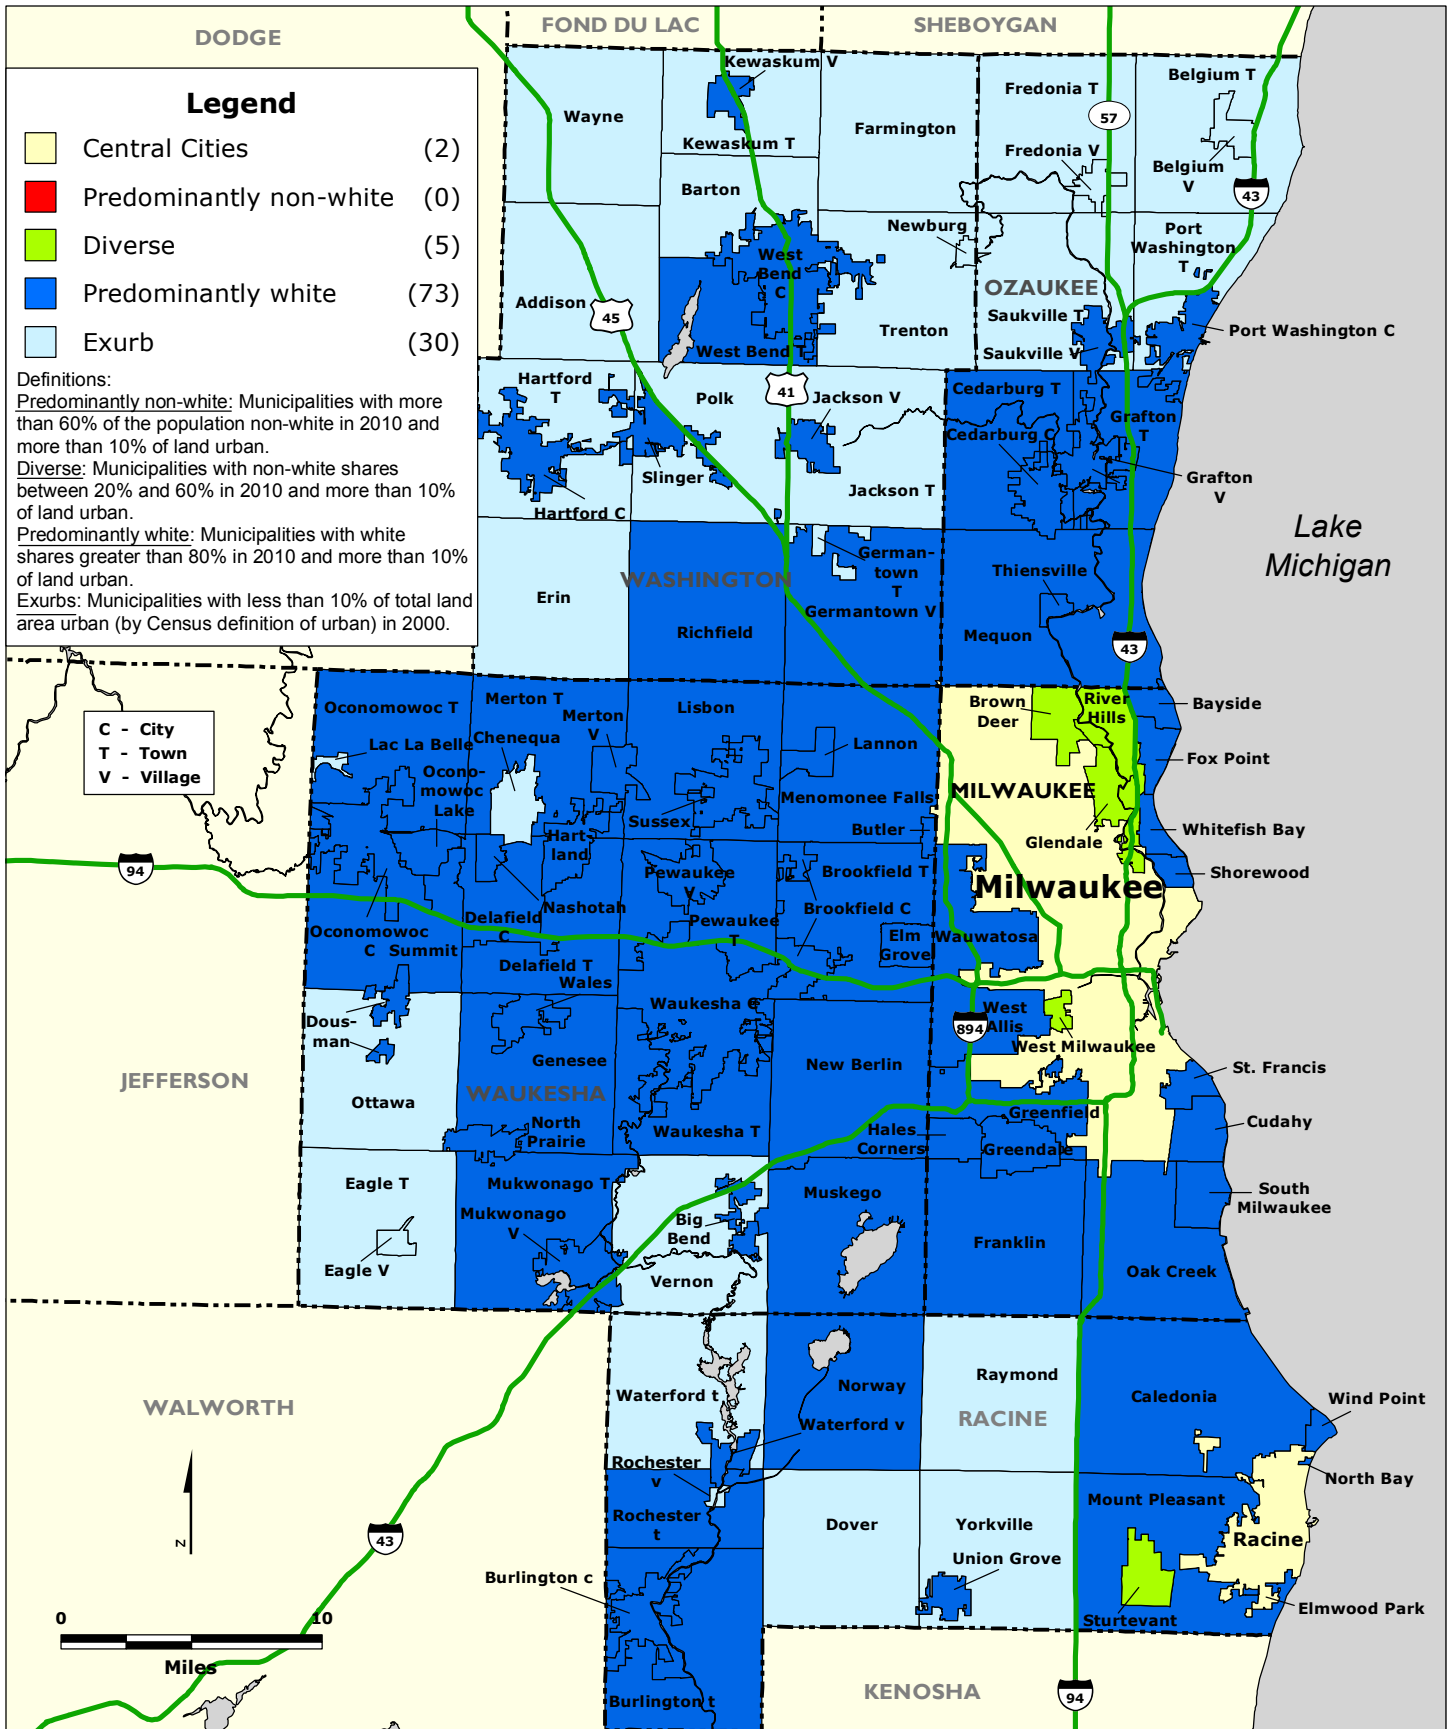

MILWAUKEE-RACINE REGION: Community Type by Municipality, 2010

Data Source: U.S. Census Bureau