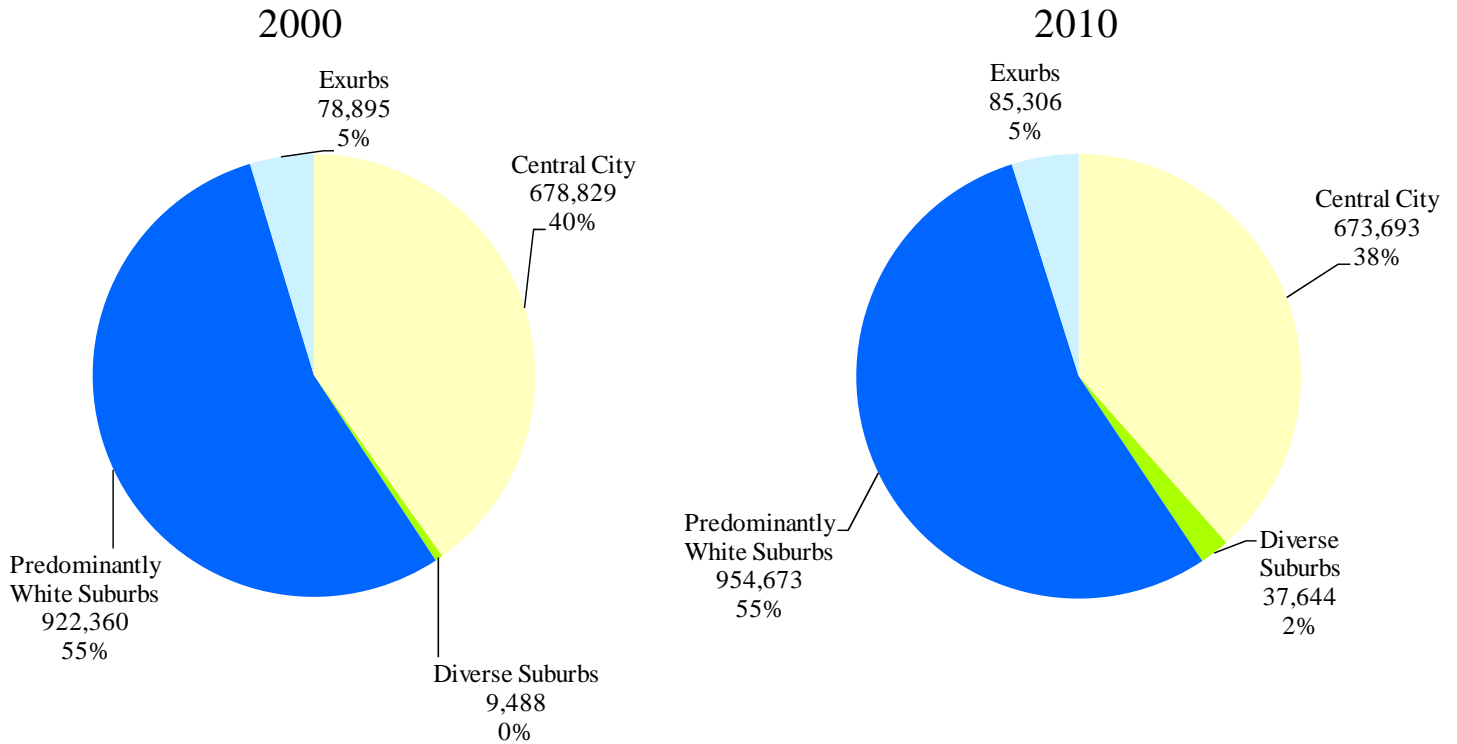

America's Racially Diverse Suburbs: Opportunities and Challenges

Milwaukee Metropolitan Area

Community Types in Milwaukee