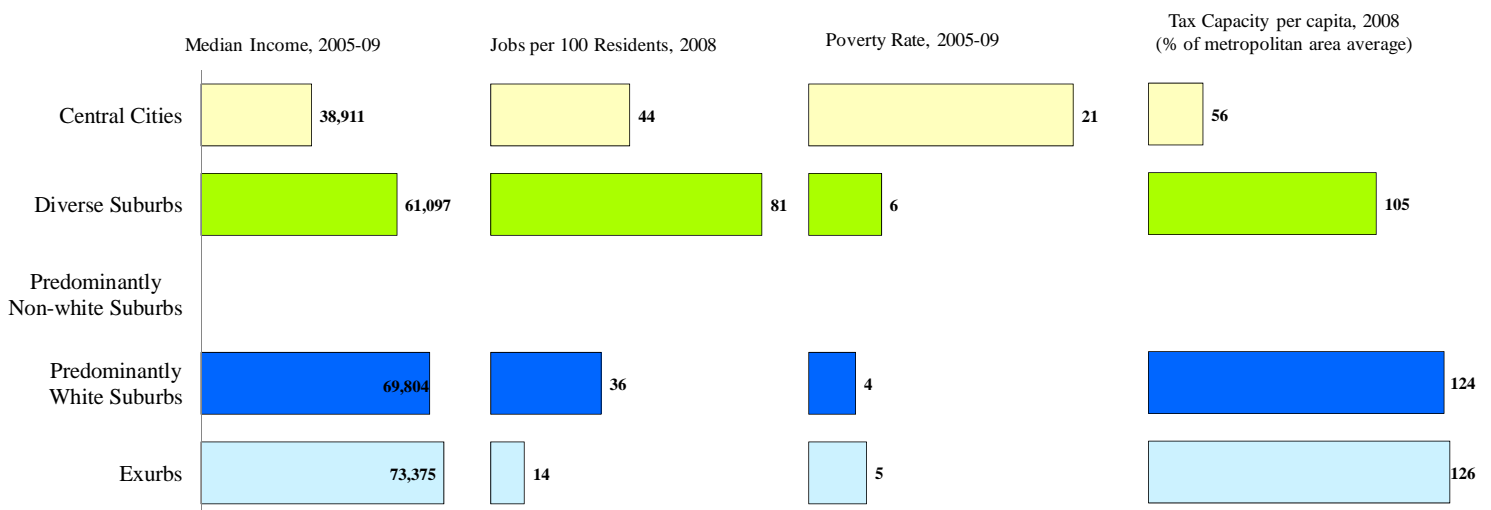

Characteristics of the Community Types in Milwaukee

Data Sources: Population, income and poverty—Census Bureau; Jobs—Local Employer-Household Dynamics Program; Tax base—various state and local government sources.