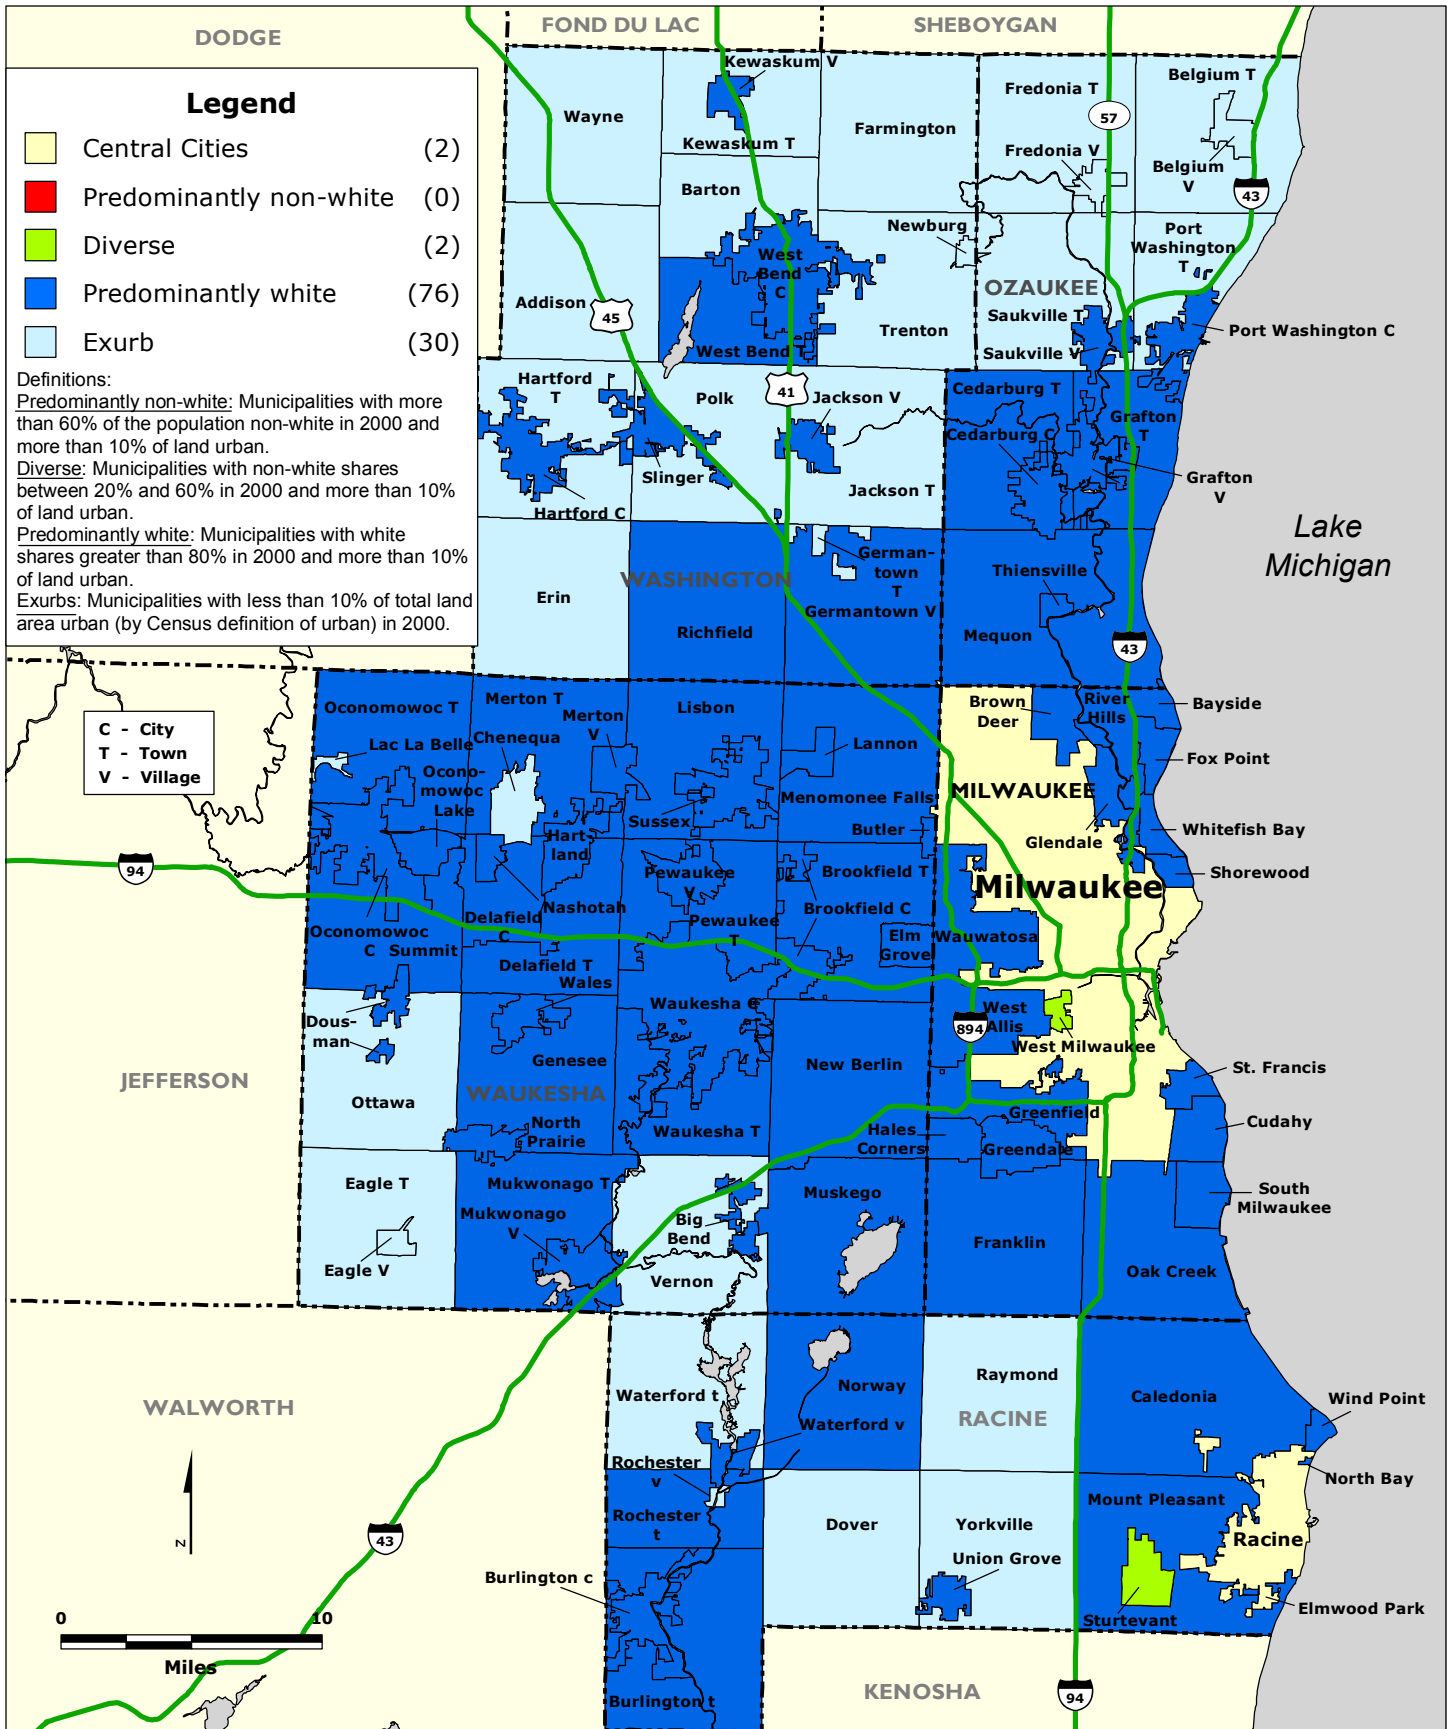

Milwaukee Metropolitan Area: Fact Sheet

Breakdown of Community Type

	2010 <u>Population</u>	Share of Metro <u>Population</u>	Share of Suburban <u>Population</u>
Diverse	37,644	2	3
Predominantly non-white	0	0	0
Predominantly white	954,673	55	89
Exurb	85,306	5	8
Central City	673,693	38	

Examples of Large Diverse Suburbs

	2000 <u>Population</u>	2010 <u>Population</u>	2010 % of Population <u>Non-white</u>
Glendale city	13,367	12,872	23
Brown Deer village	12,170	11,999	40
Sturtevant village	5,287	6,970	25
West Milwaukee village	4,201	4,206	41

Examples of Suburbs in Rapid Transition

	2000 % of Population <u>Non-white</u>	2010 % of Population <u>Non-white</u>	% Point <u>Change</u>
Brown Deer village	19	40	21
West Milwaukee village	21	41	20
West Allis city	8	18	10
Glendale city	14	23	9
Greenfield city	8	17	9
Butler village	3	11	8
Cudahy city	9	16	7
Oak Creek city	10	17	7
St. Francis city	9	16	7
Waukesha city	13	20	7
South Milwaukee city	7	13	6
Wauwatosa city	7	13	6
Burlington city	6	12	6
Menomonee Falls village	4	10	6

MILWAUKEE-RACINE REGION: Community Type by Municipality, 2000

Data Source: U.S. Census Bureau