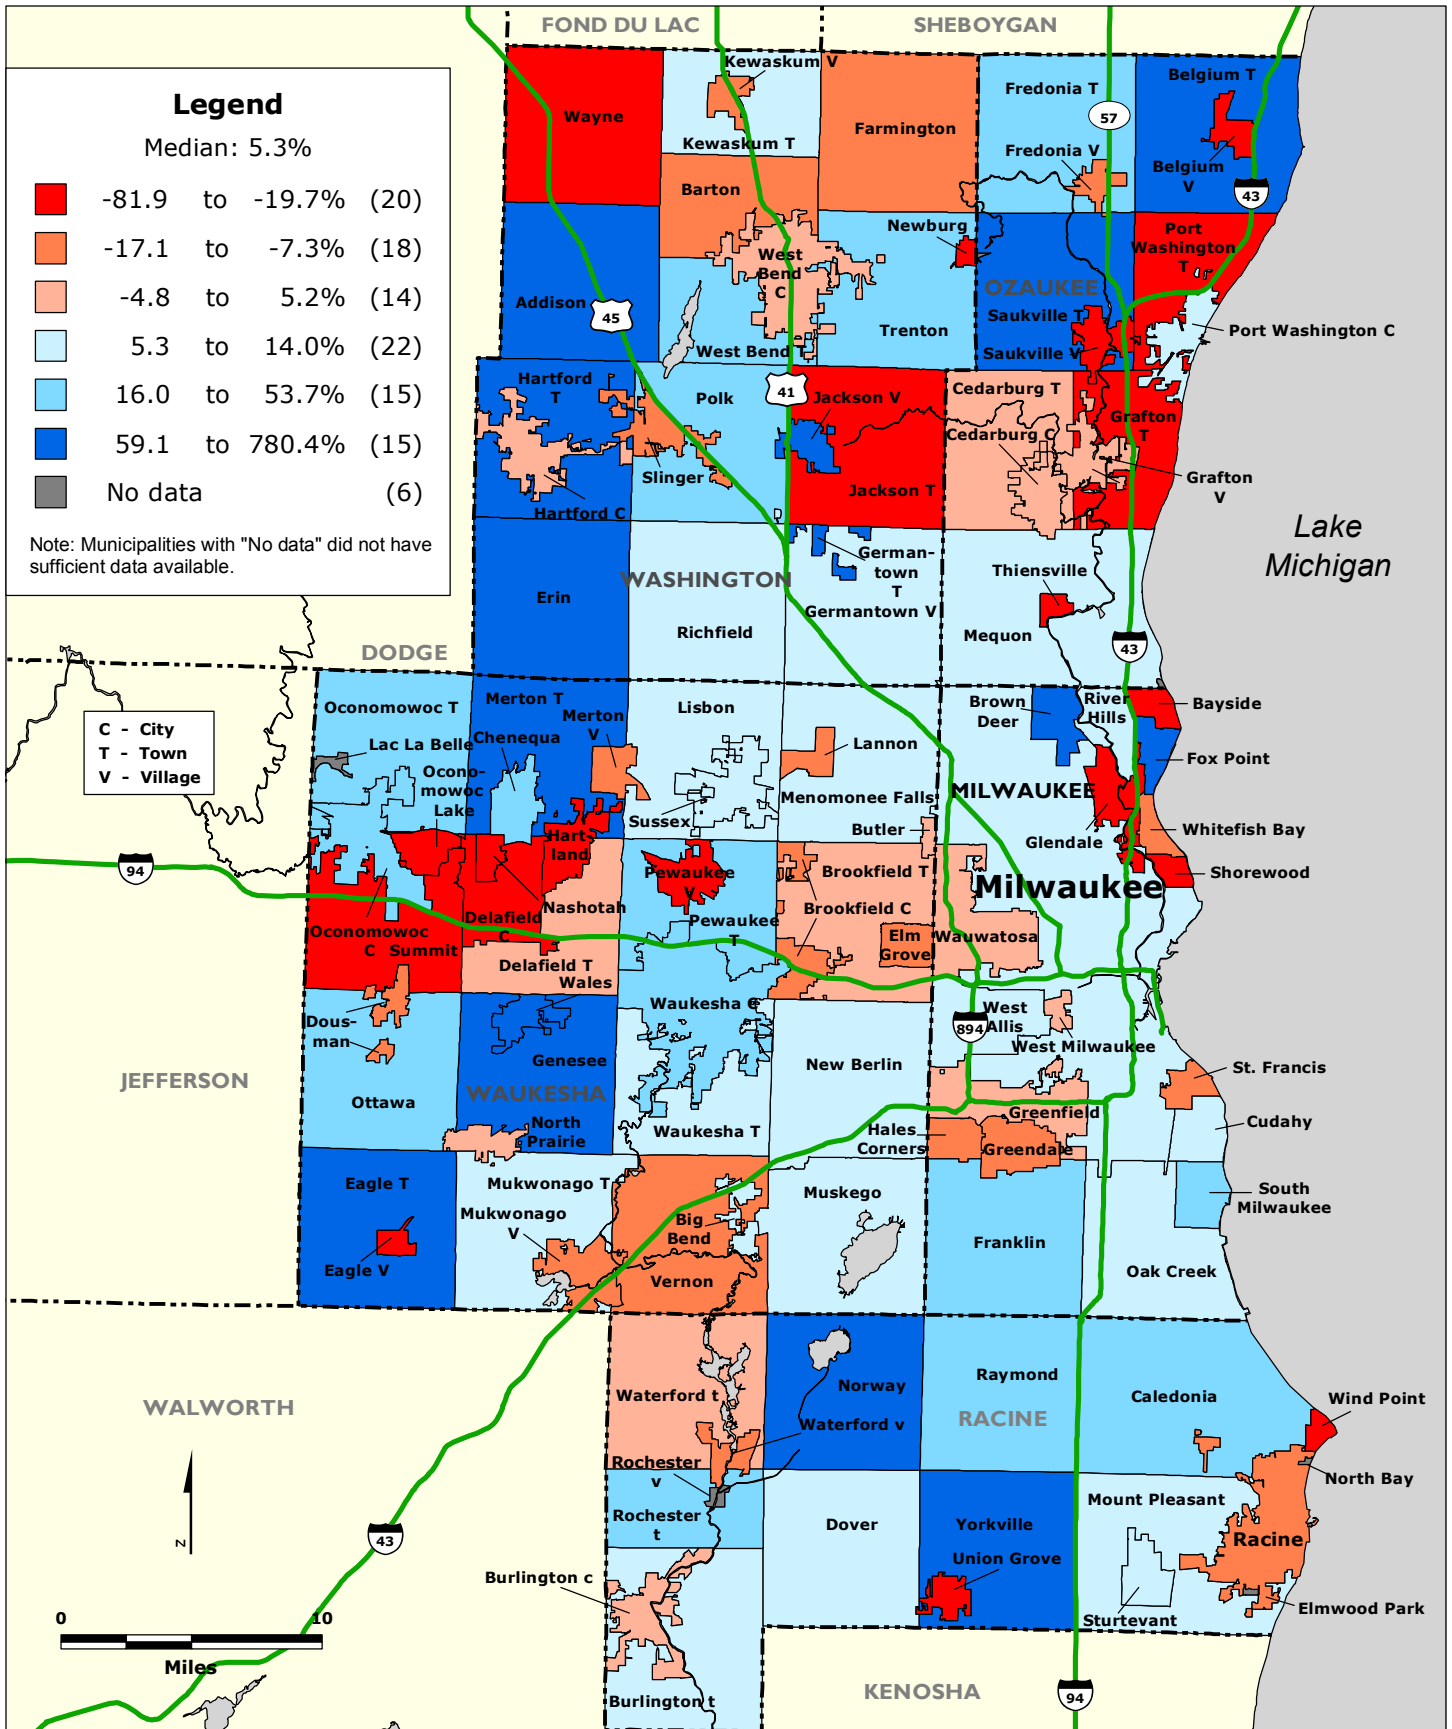

MILWAUKEE-RACINE REGION: Percentage Change in Jobs by Municipality, 2003-2008

Data Source: U.S. Census Bureau, Local Employment Dynamics.