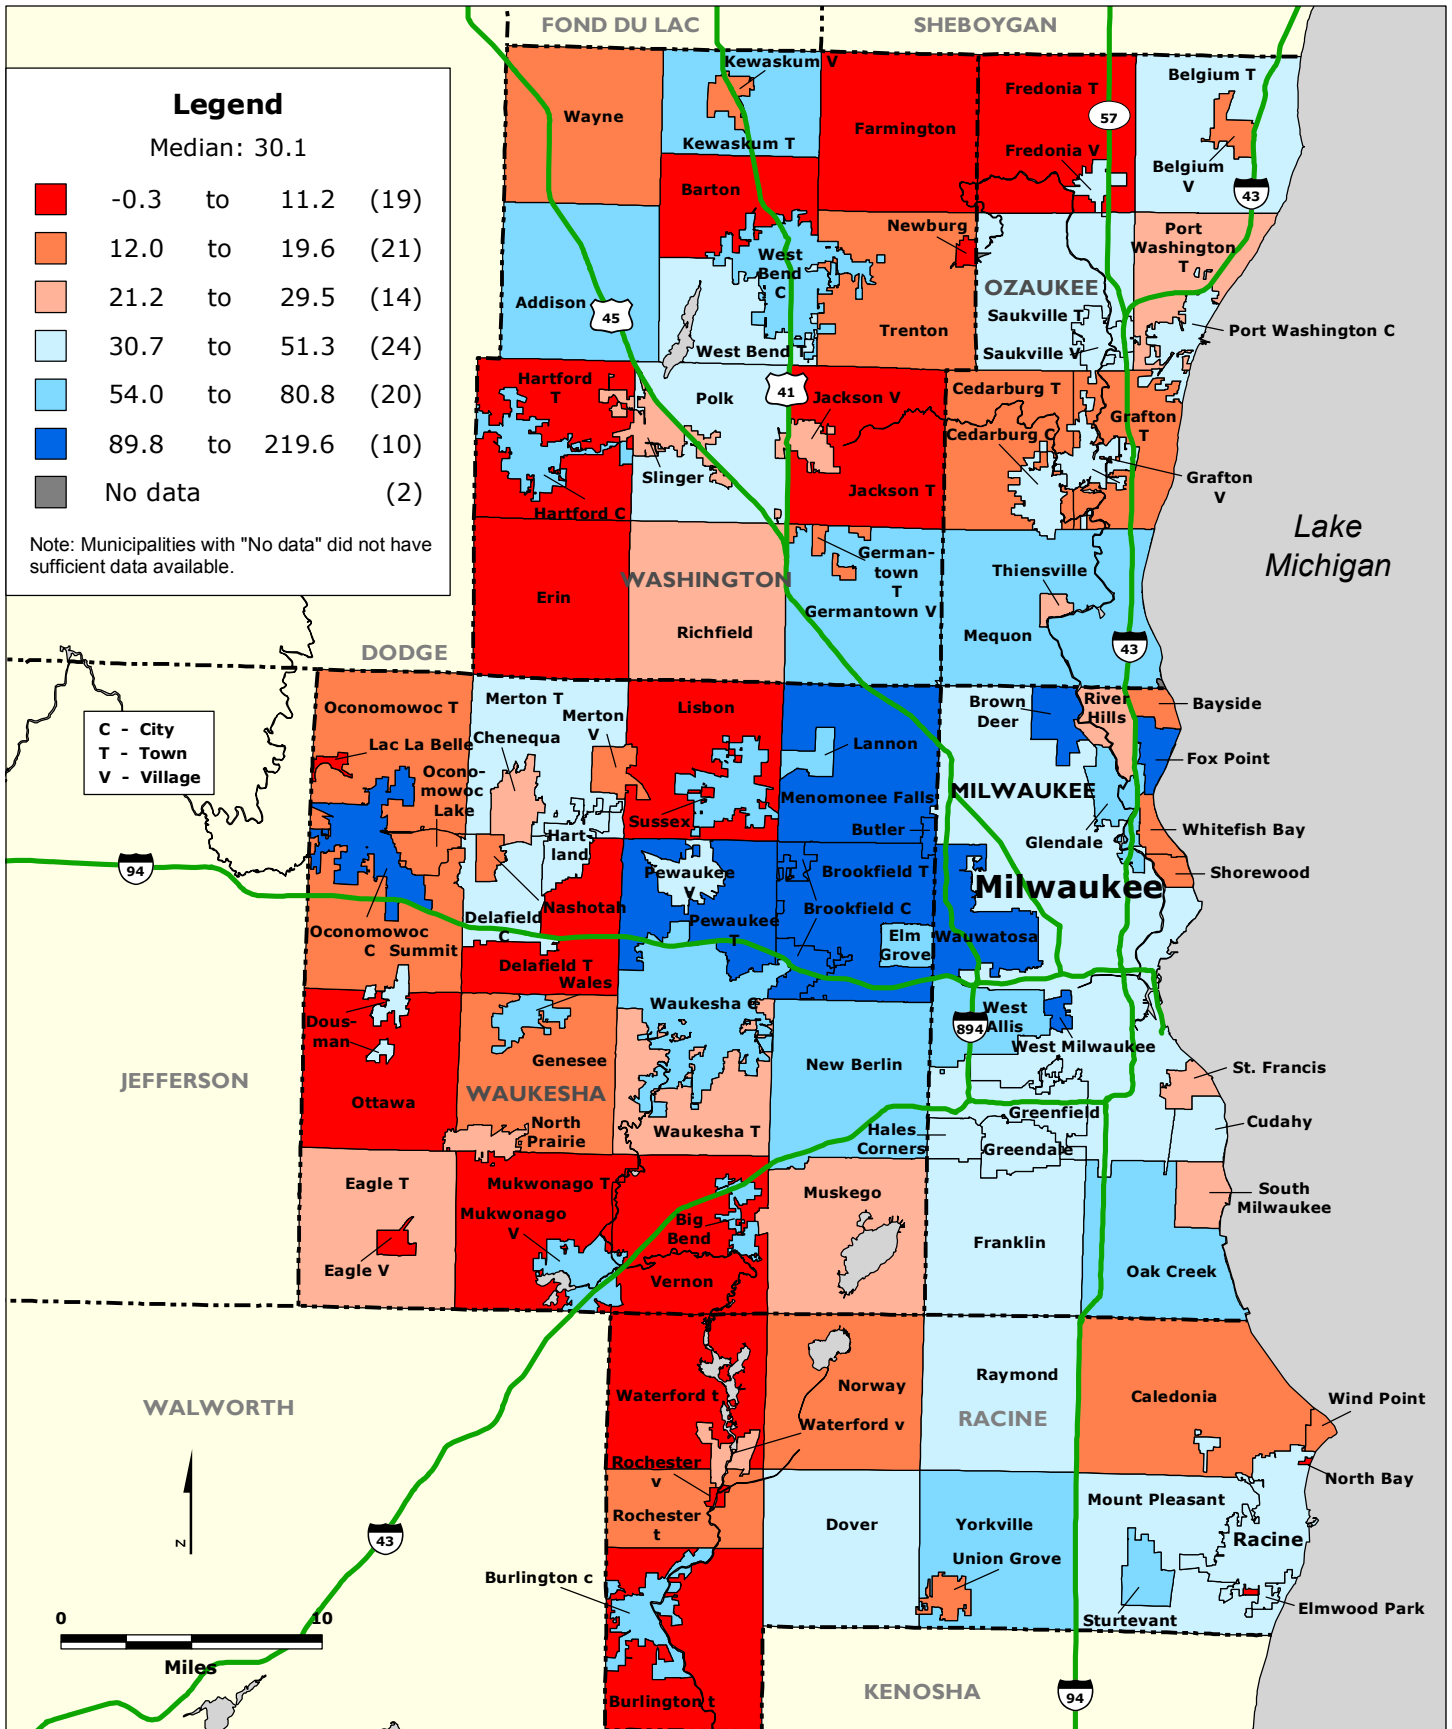

MILWAUKEE-RACINE REGION: Jobs per 100 Residents by Municipality, 2008

Data Source: U.S. Census Bureau, Local Employment Dynamics.