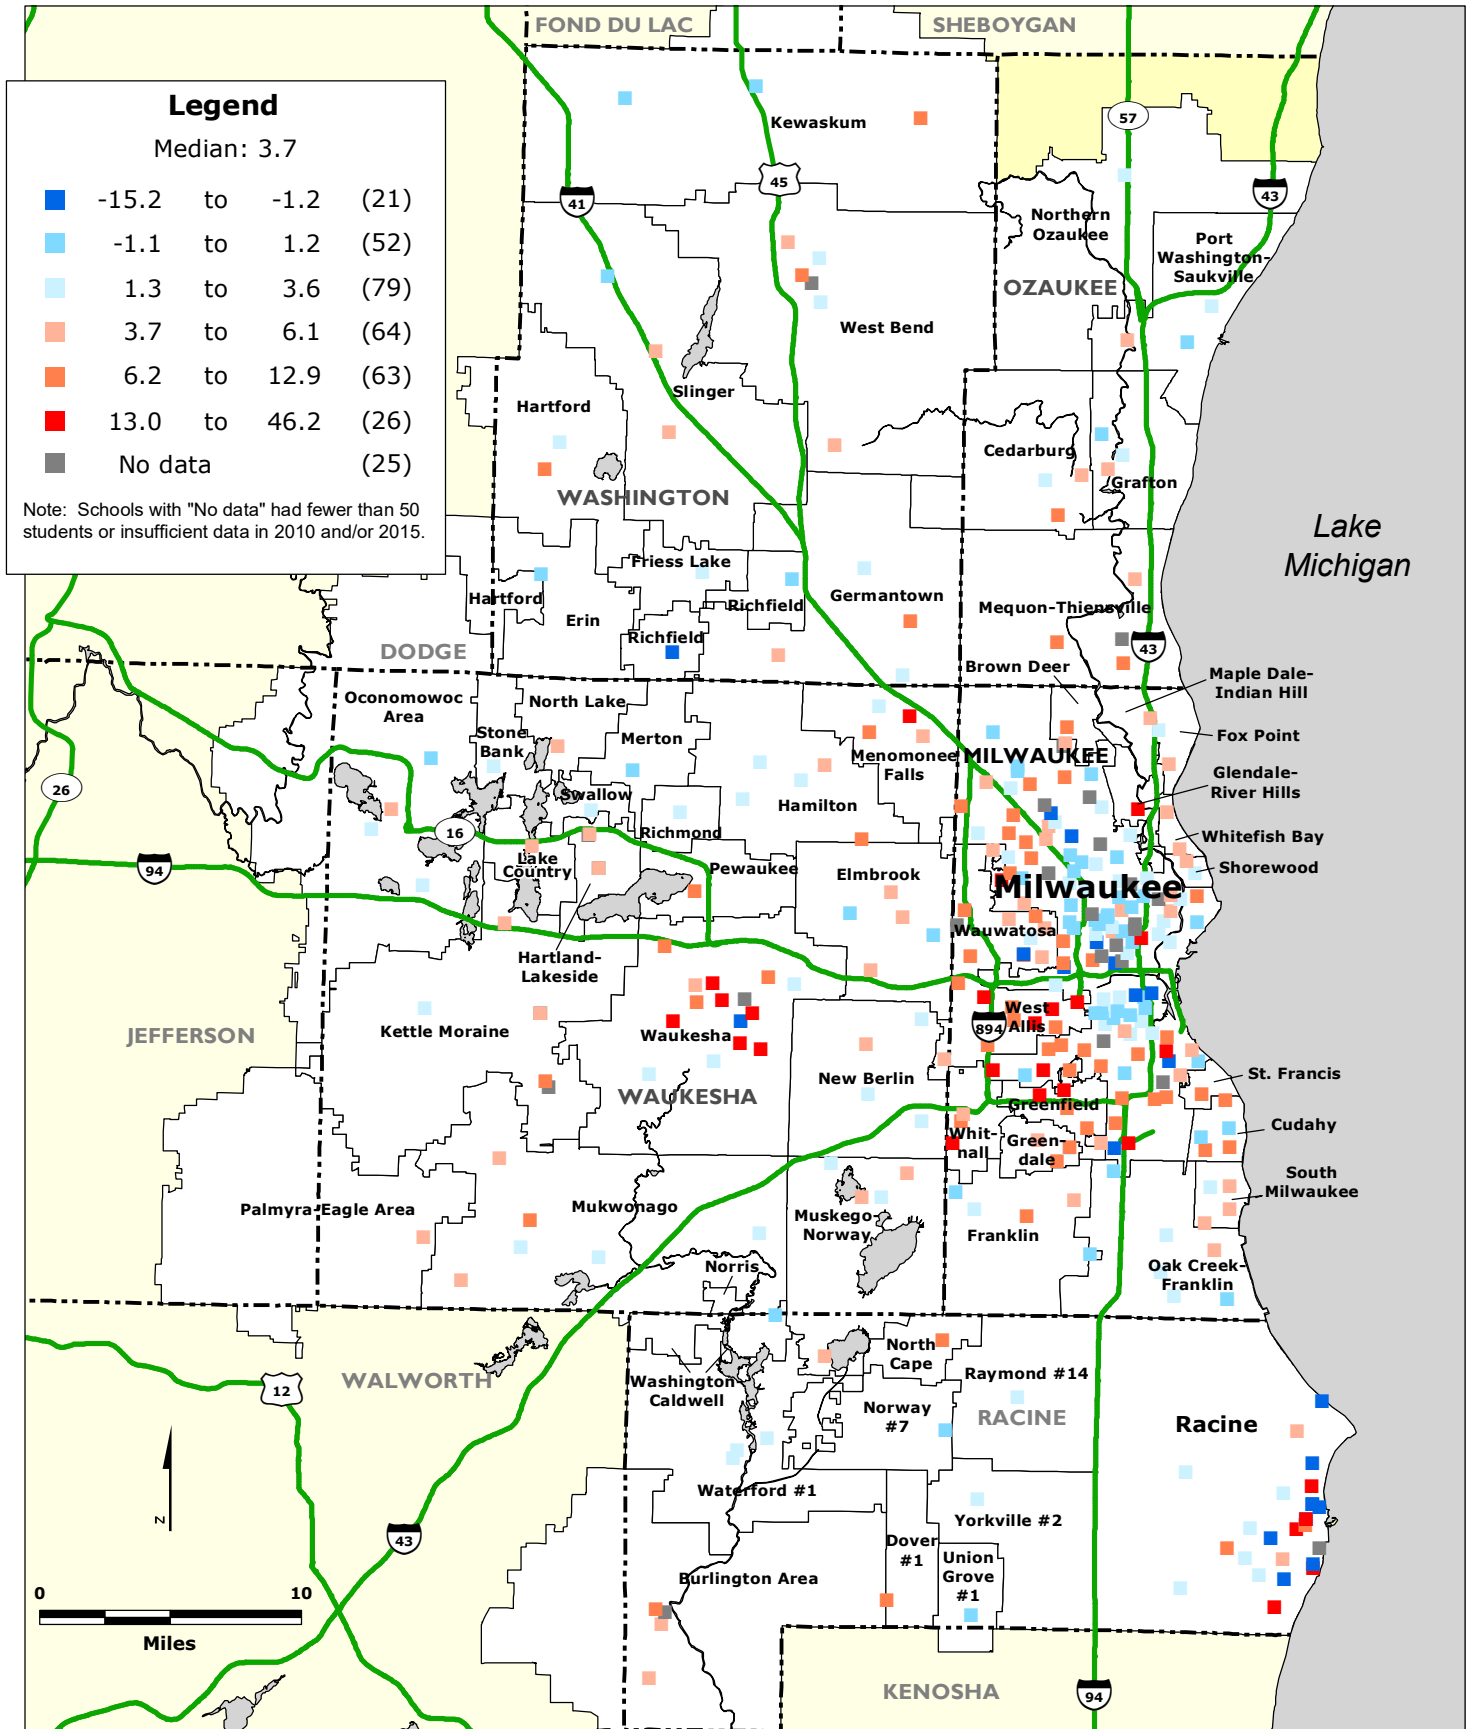

MILWAUKEE-RACINE REGION: Percentage Point Change in the Share of Non-Asian Minority Students by Elementary School, 2010-2015

Data Source: National Center for Education Statistics