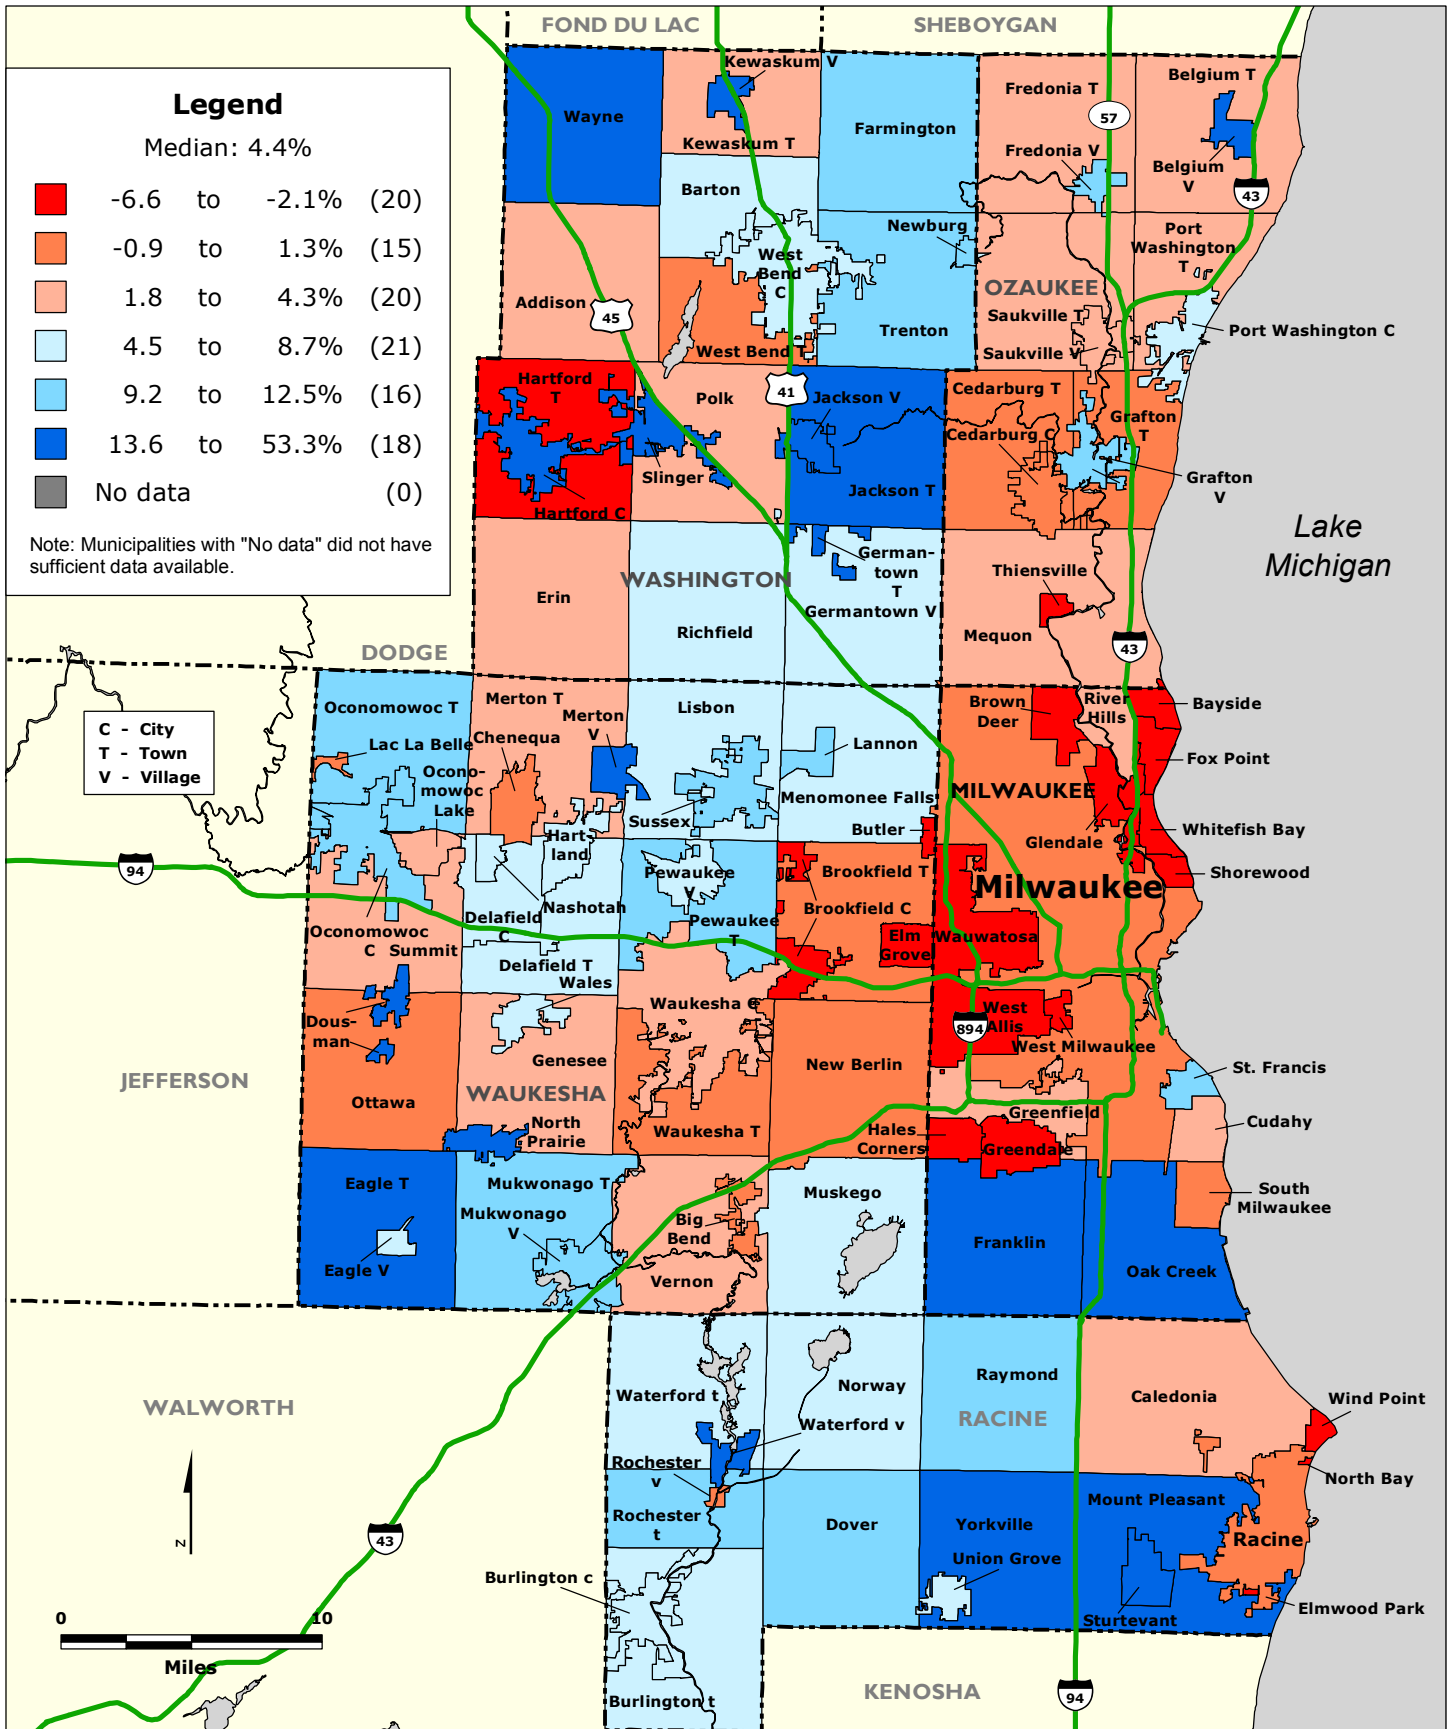

MILWAUKEE-RACINE REGION: Percentage Change in Population by Municipality, 2000-2008

Data Source: U.S. Census Bureau