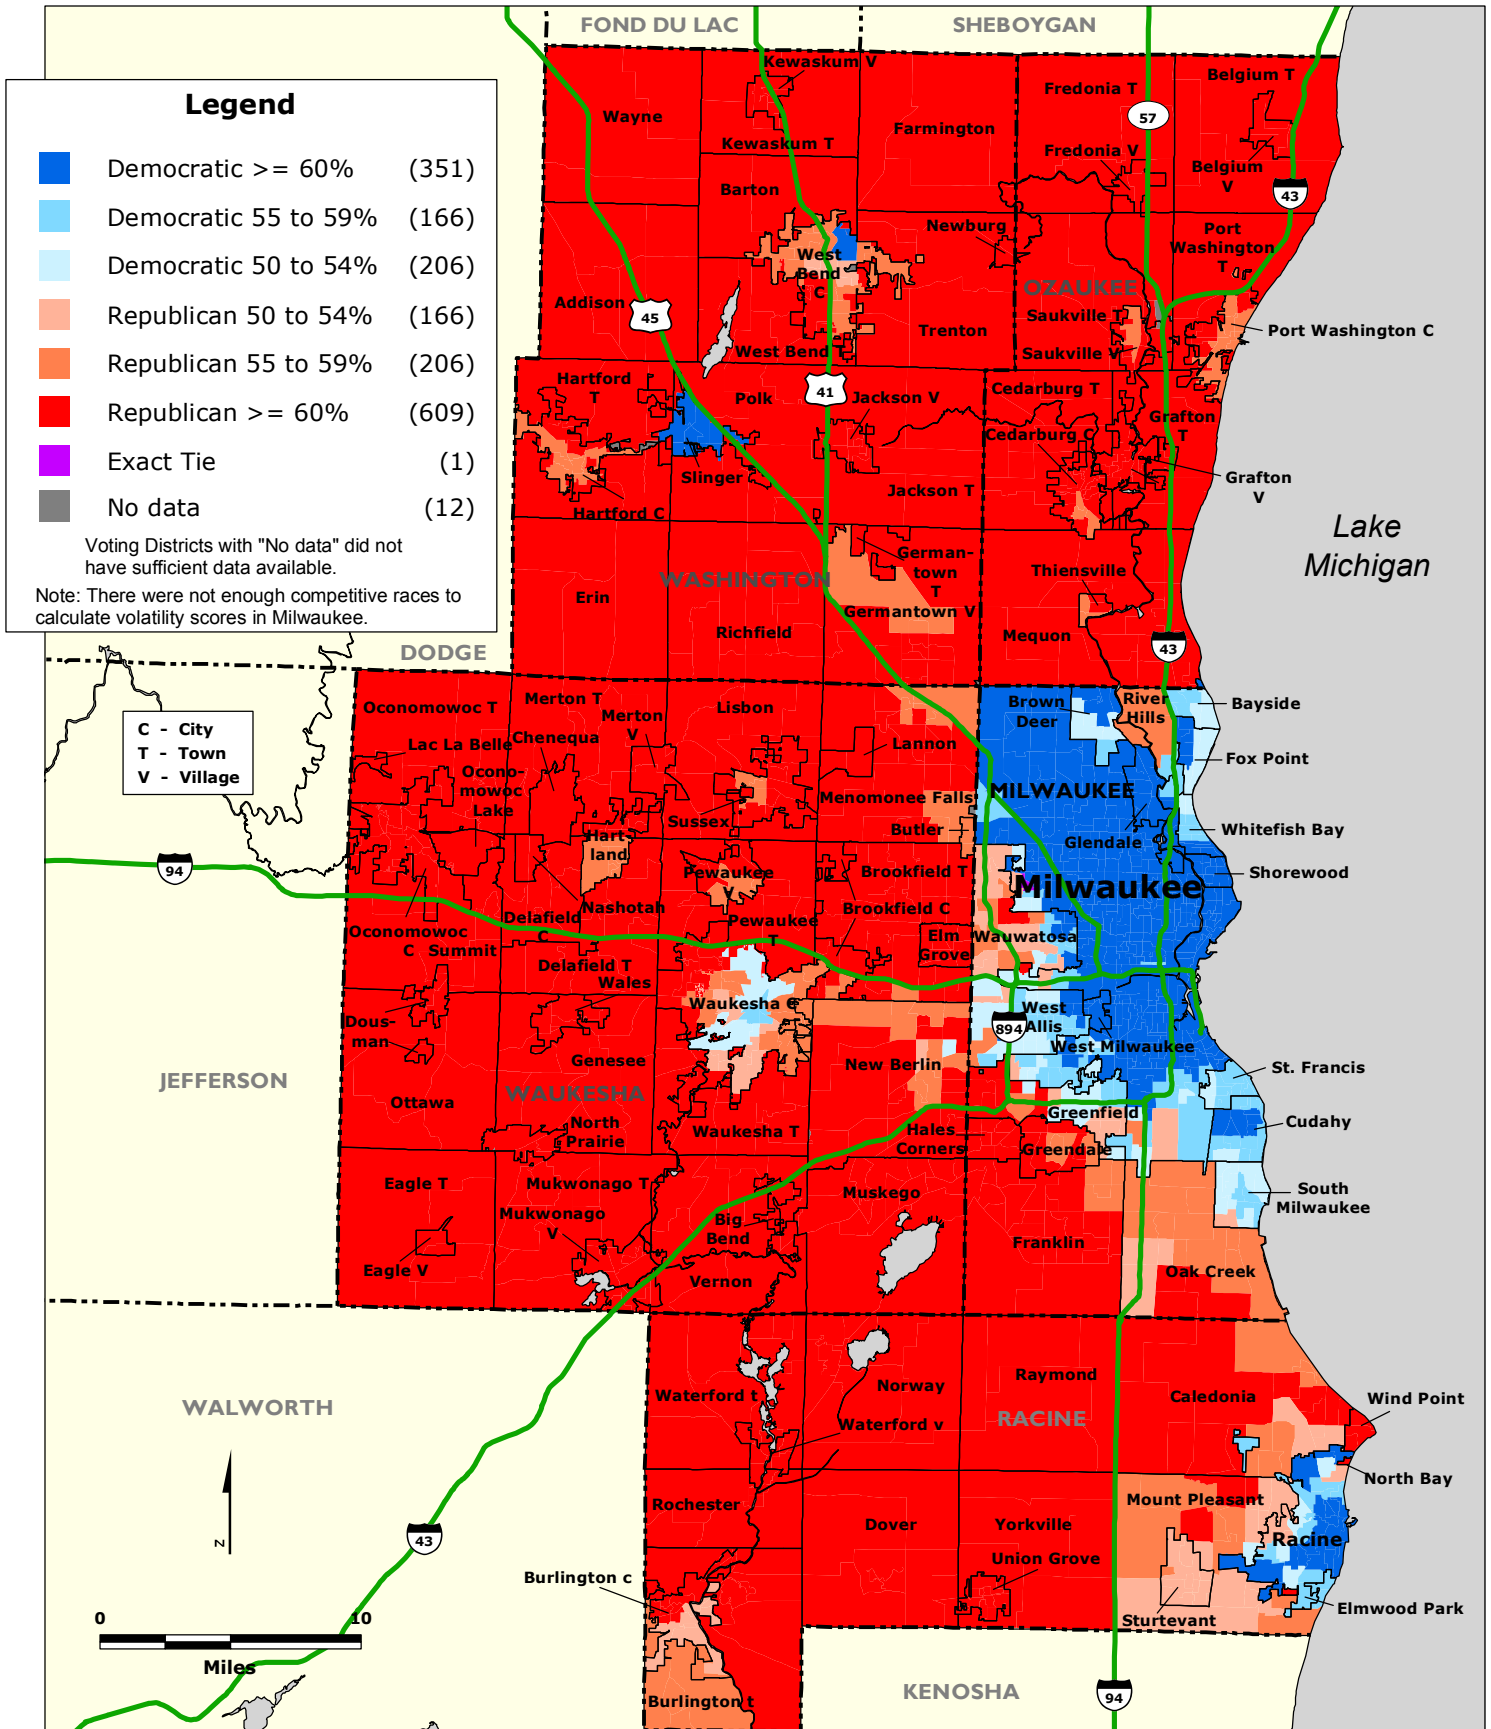

MILWAUKEE-RACINE REGION: Party Preferences by Voting Districts based on Election Results for the year 2008

Data Source: Wisconsin Legislature: Legislative Redistricting.