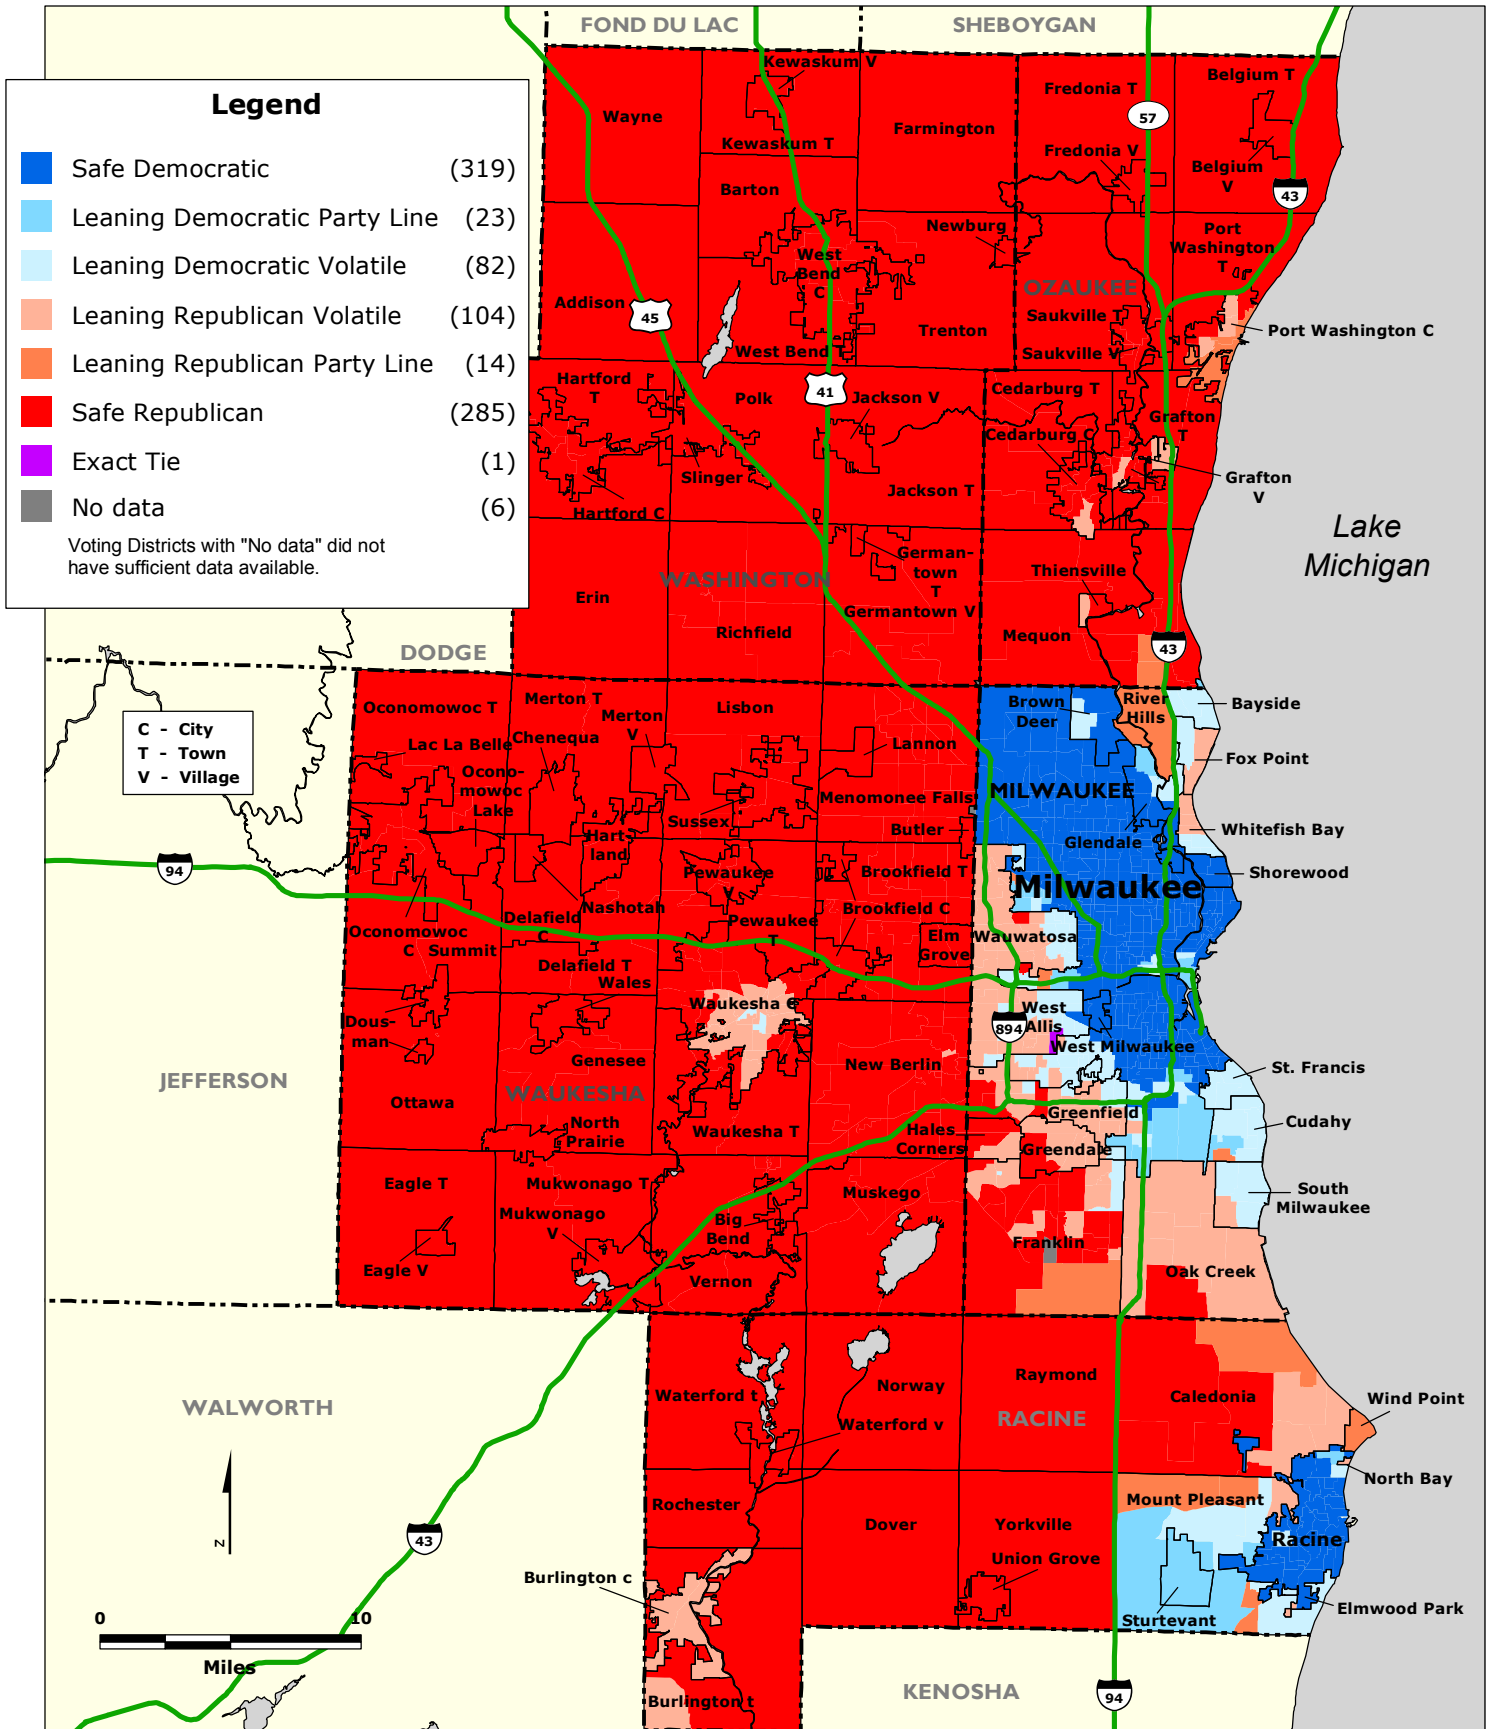

MILWAUKEE-RACINE REGION: Party Preferences by Voting Districts based on Election Results for the year 2012

Data Source: Wisconsin Legislature: Legislative Redistricting.