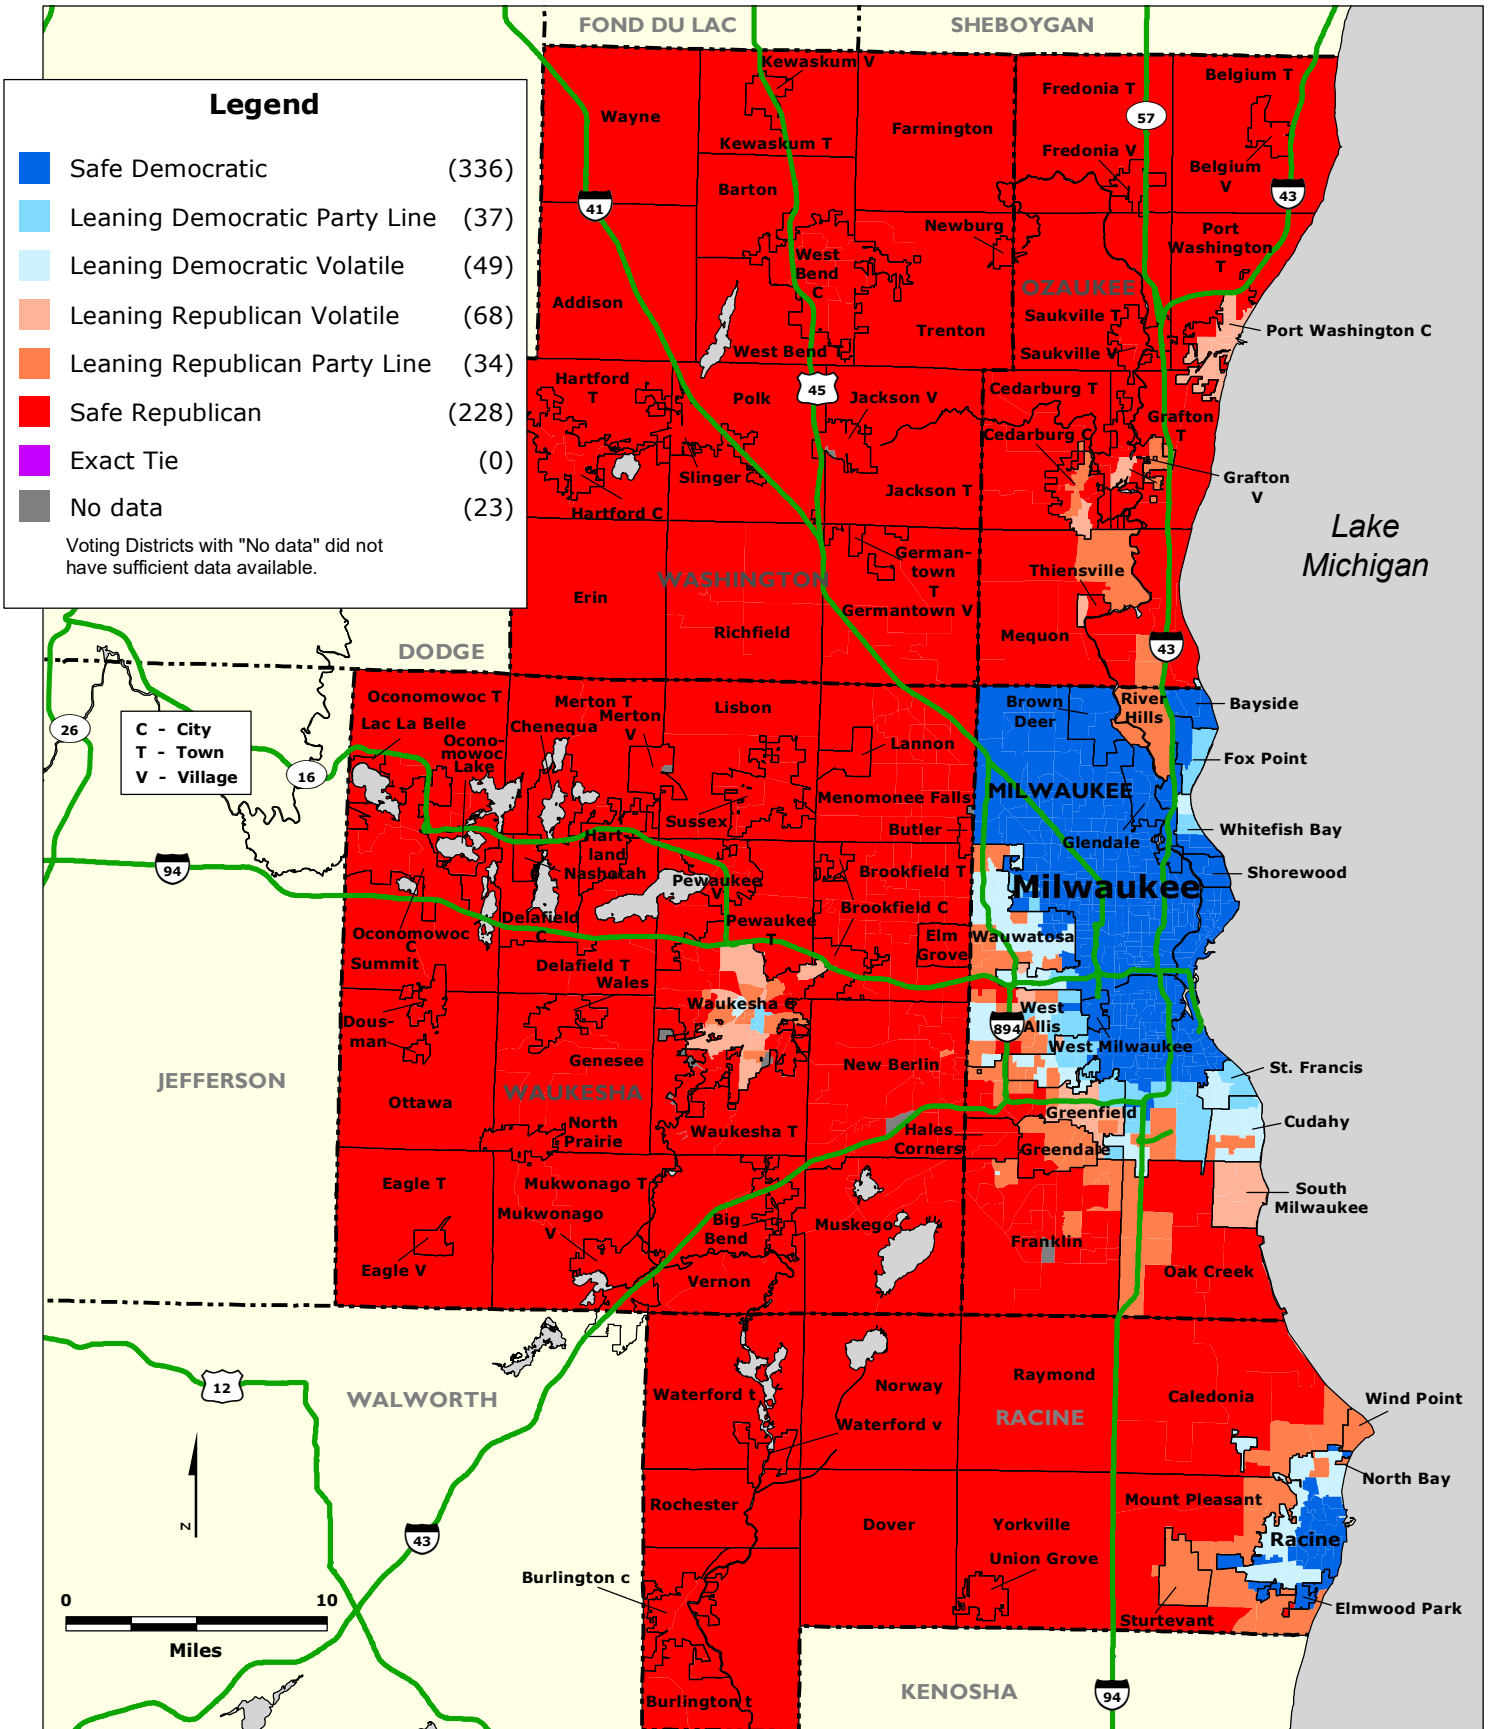

MILWAUKEE-RACINE REGION: Party Preferences by Voting Districts based on Election Results for the year 2016

Data Source: Wisconsin Legislature: Legislative Redistricting.