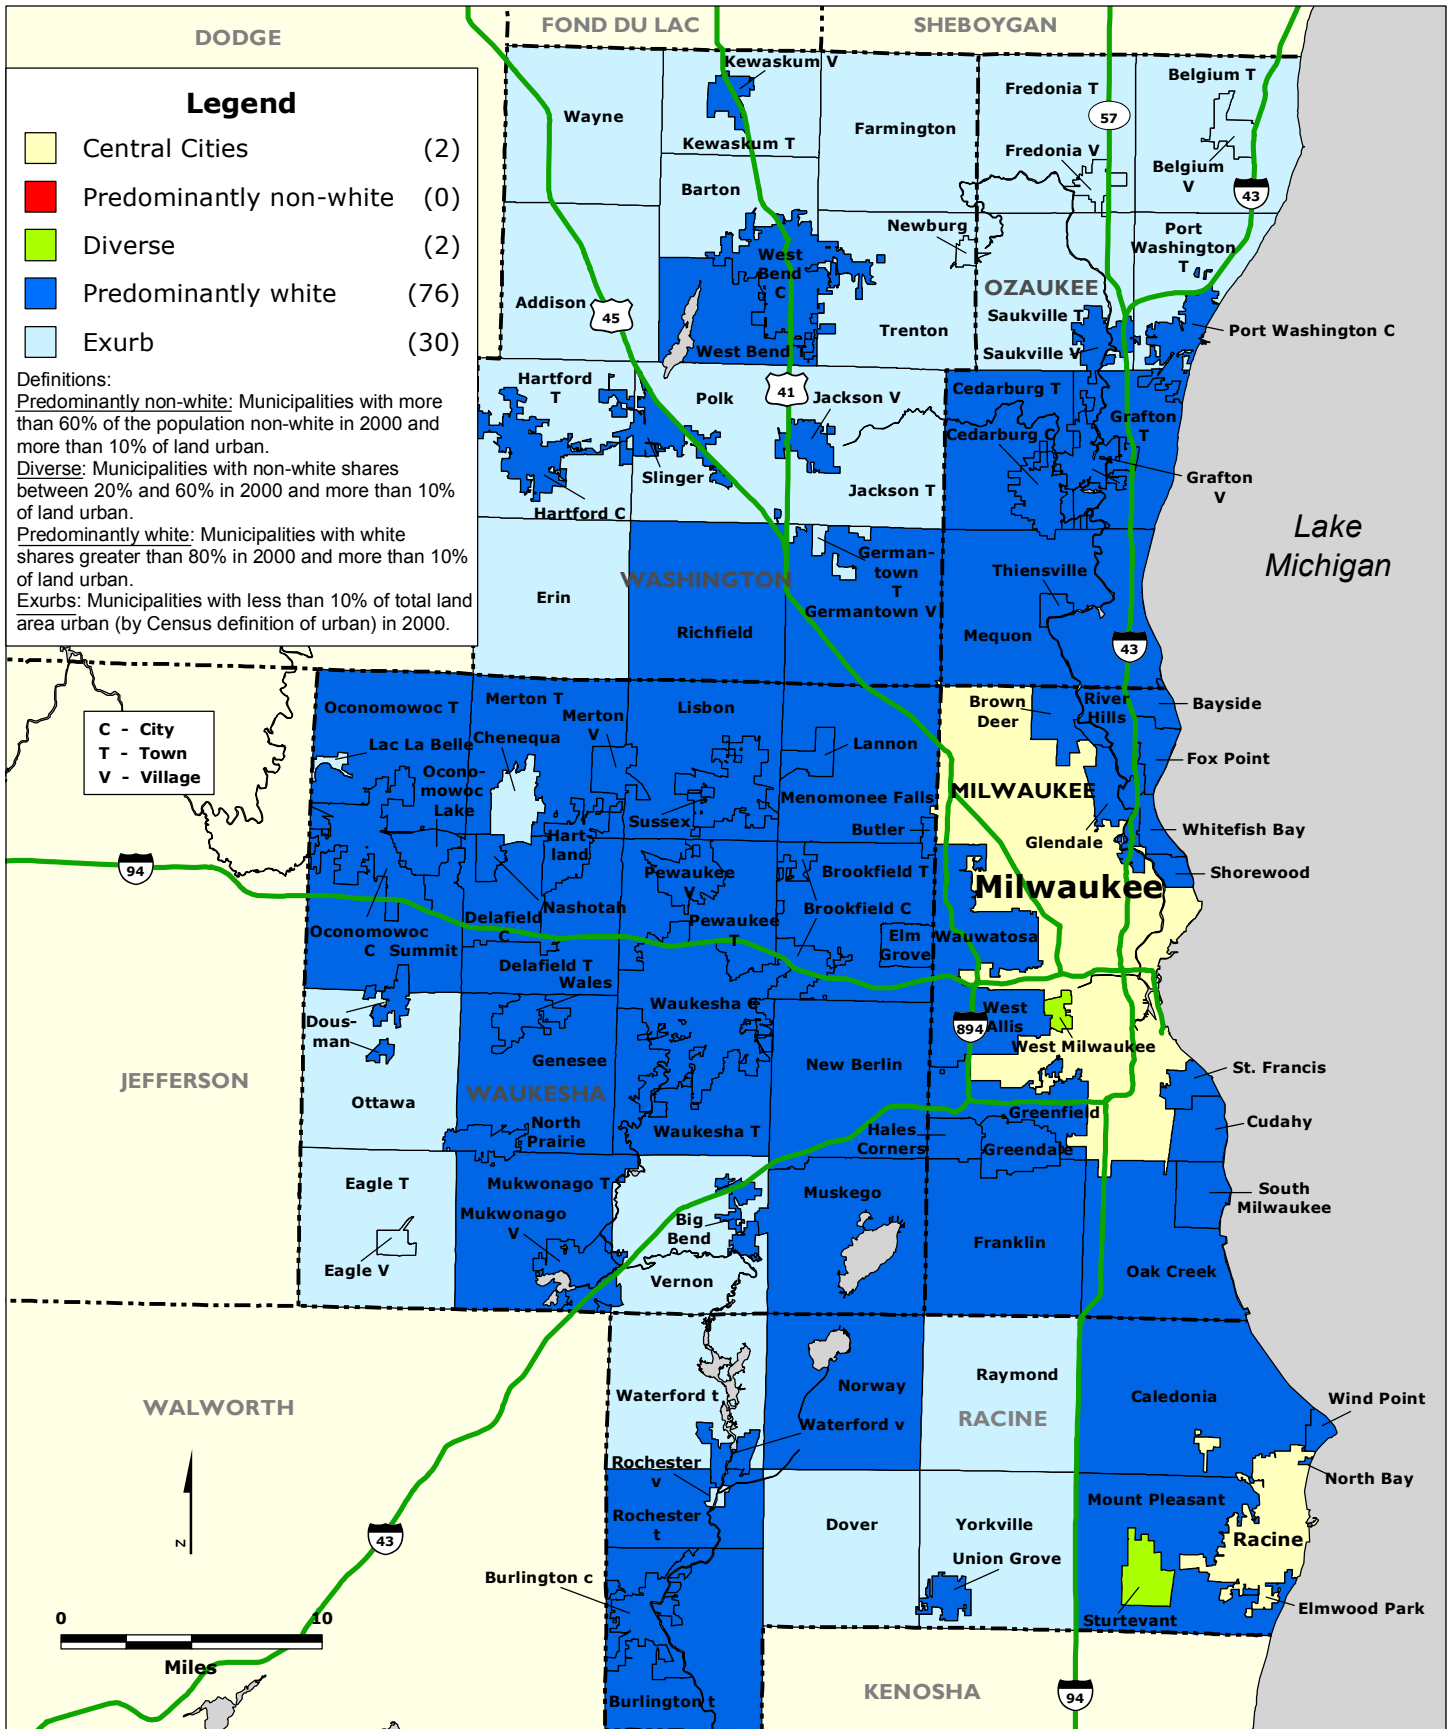

MILWAUKEE-RACINE REGION: Community Type by Municipality, 2000

Data Source: U.S. Census Bureau