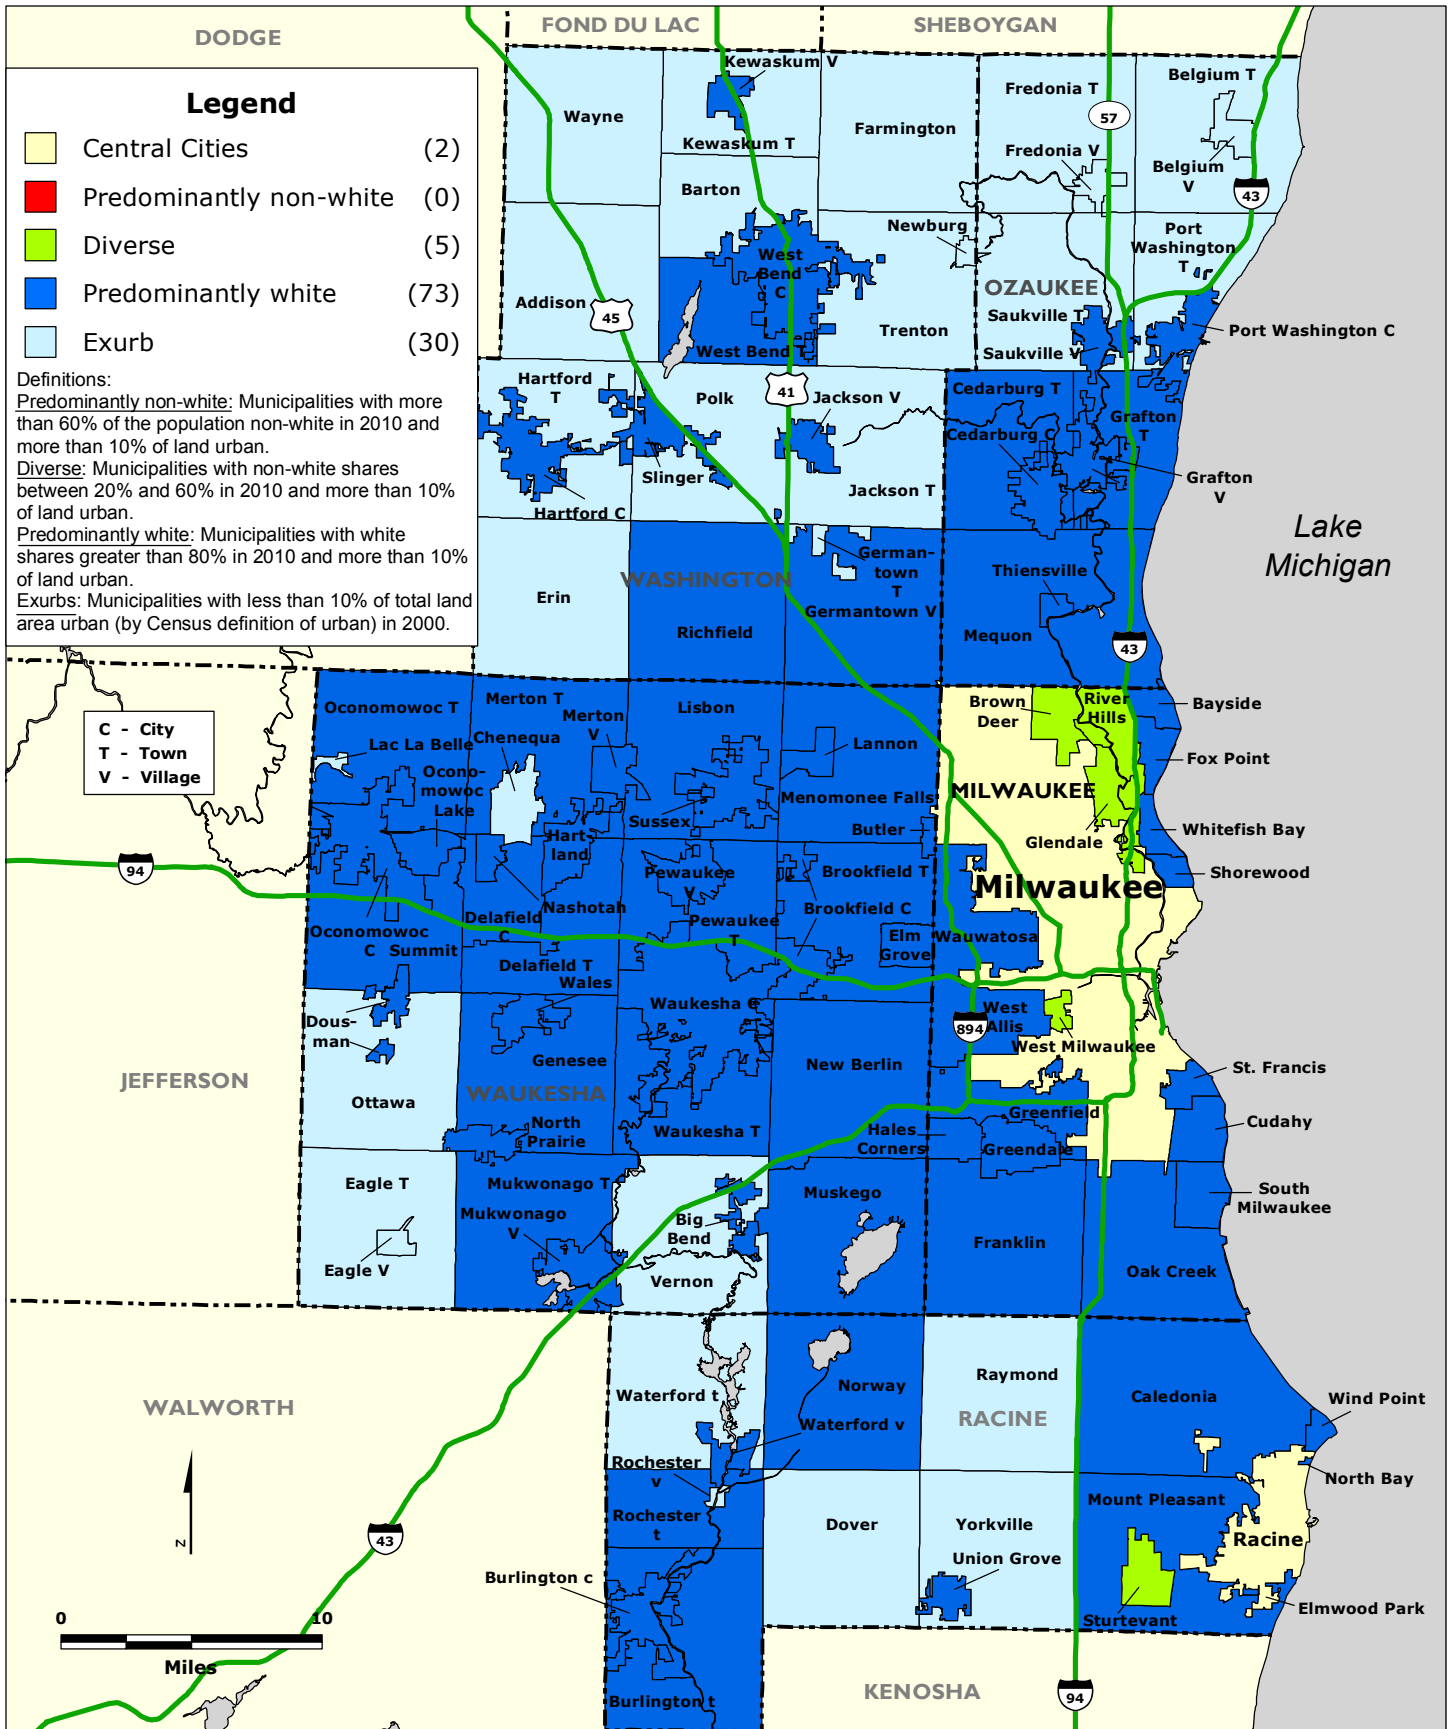

# MILWAUKEE-RACINE REGION: Community Type by Municipality, 2010

Data Source: U.S. Census Bureau