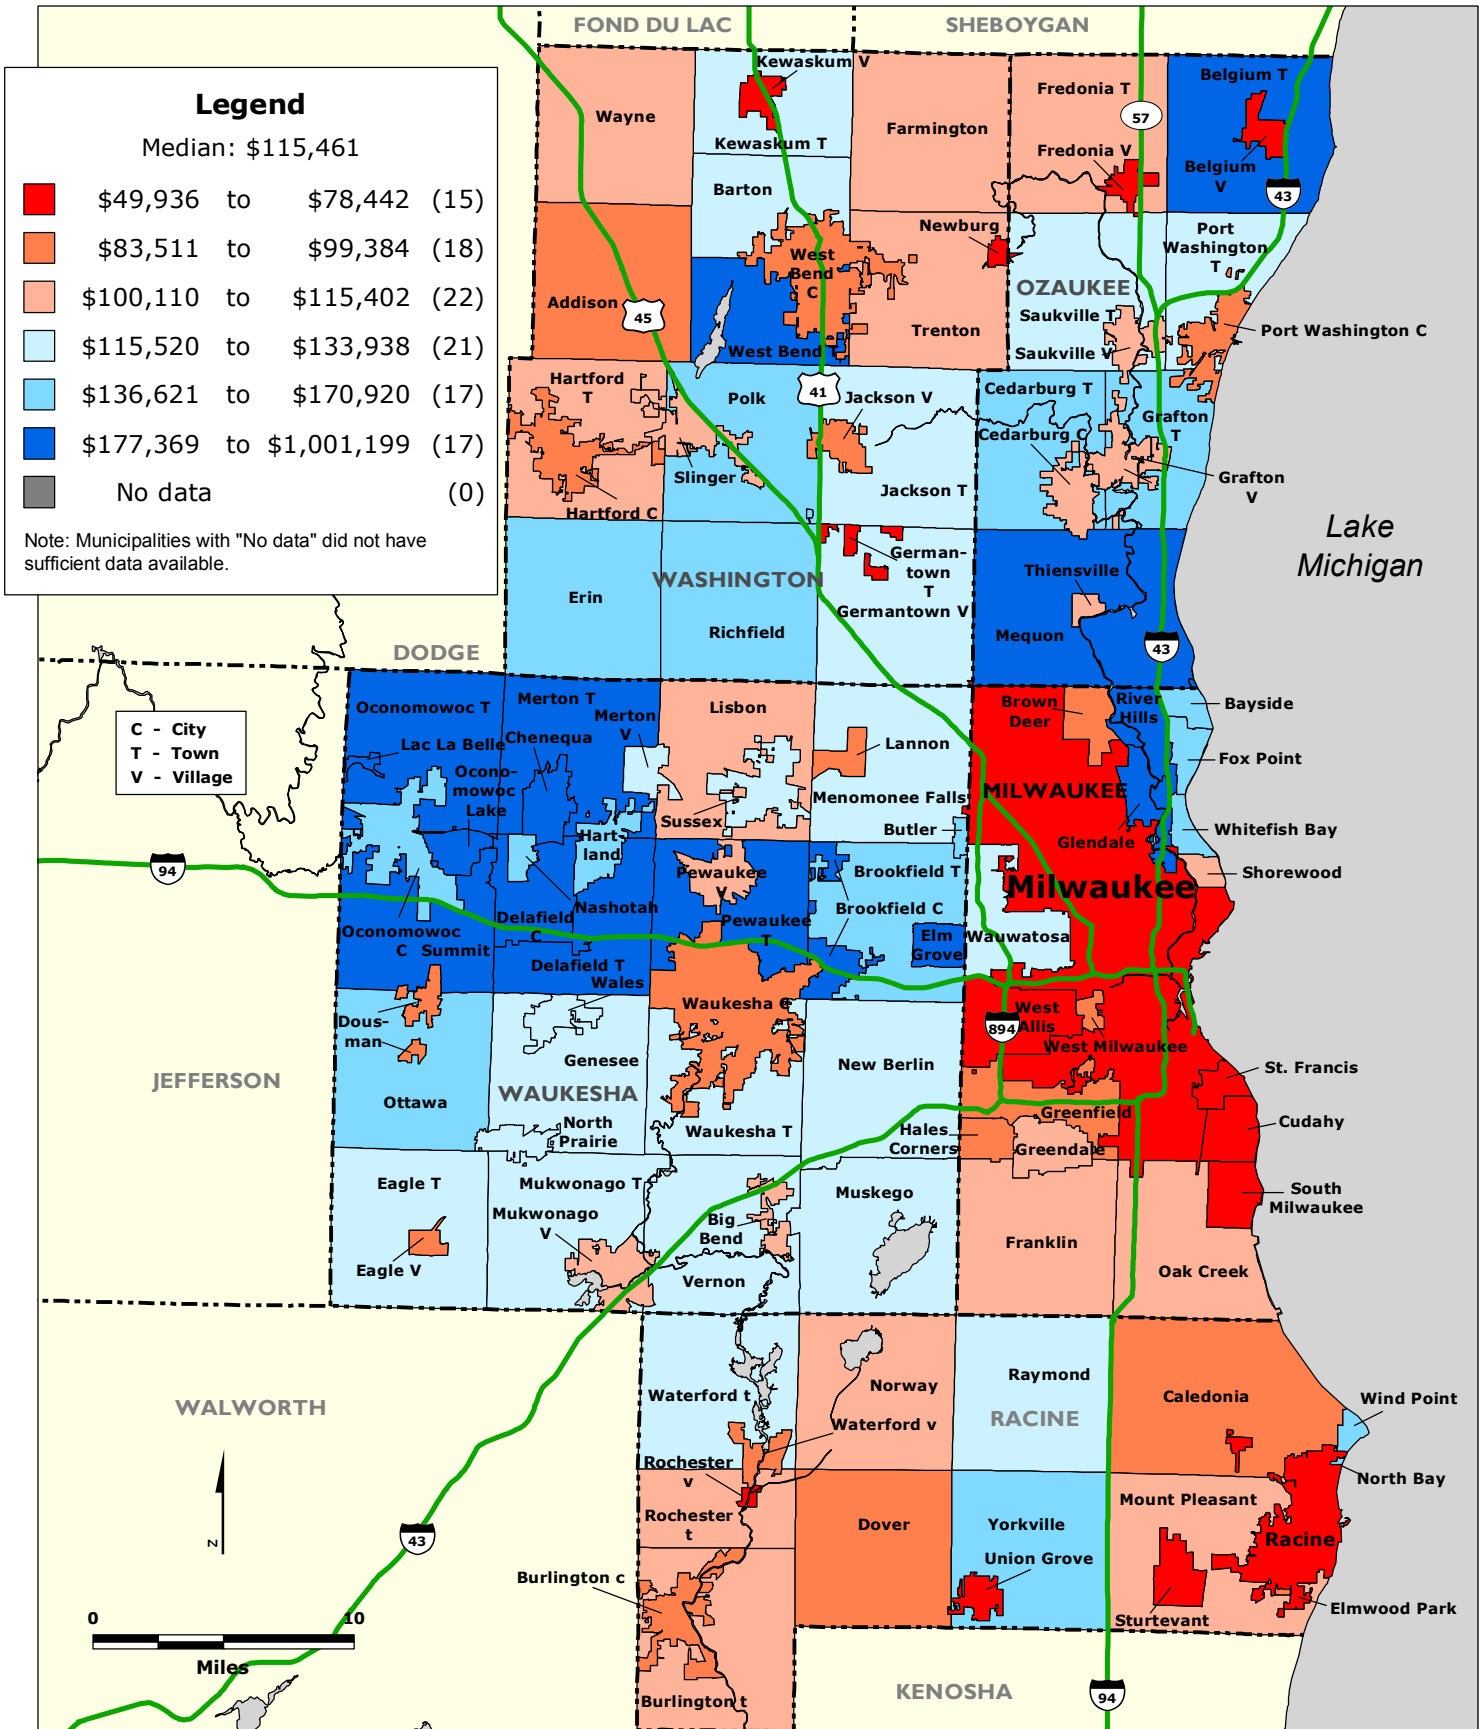

# MILWAUKEE-RACINE REGION: Market Value of Property Per Capita by Municipality, 2008

Data Source: Wisconsin Department of Revenue