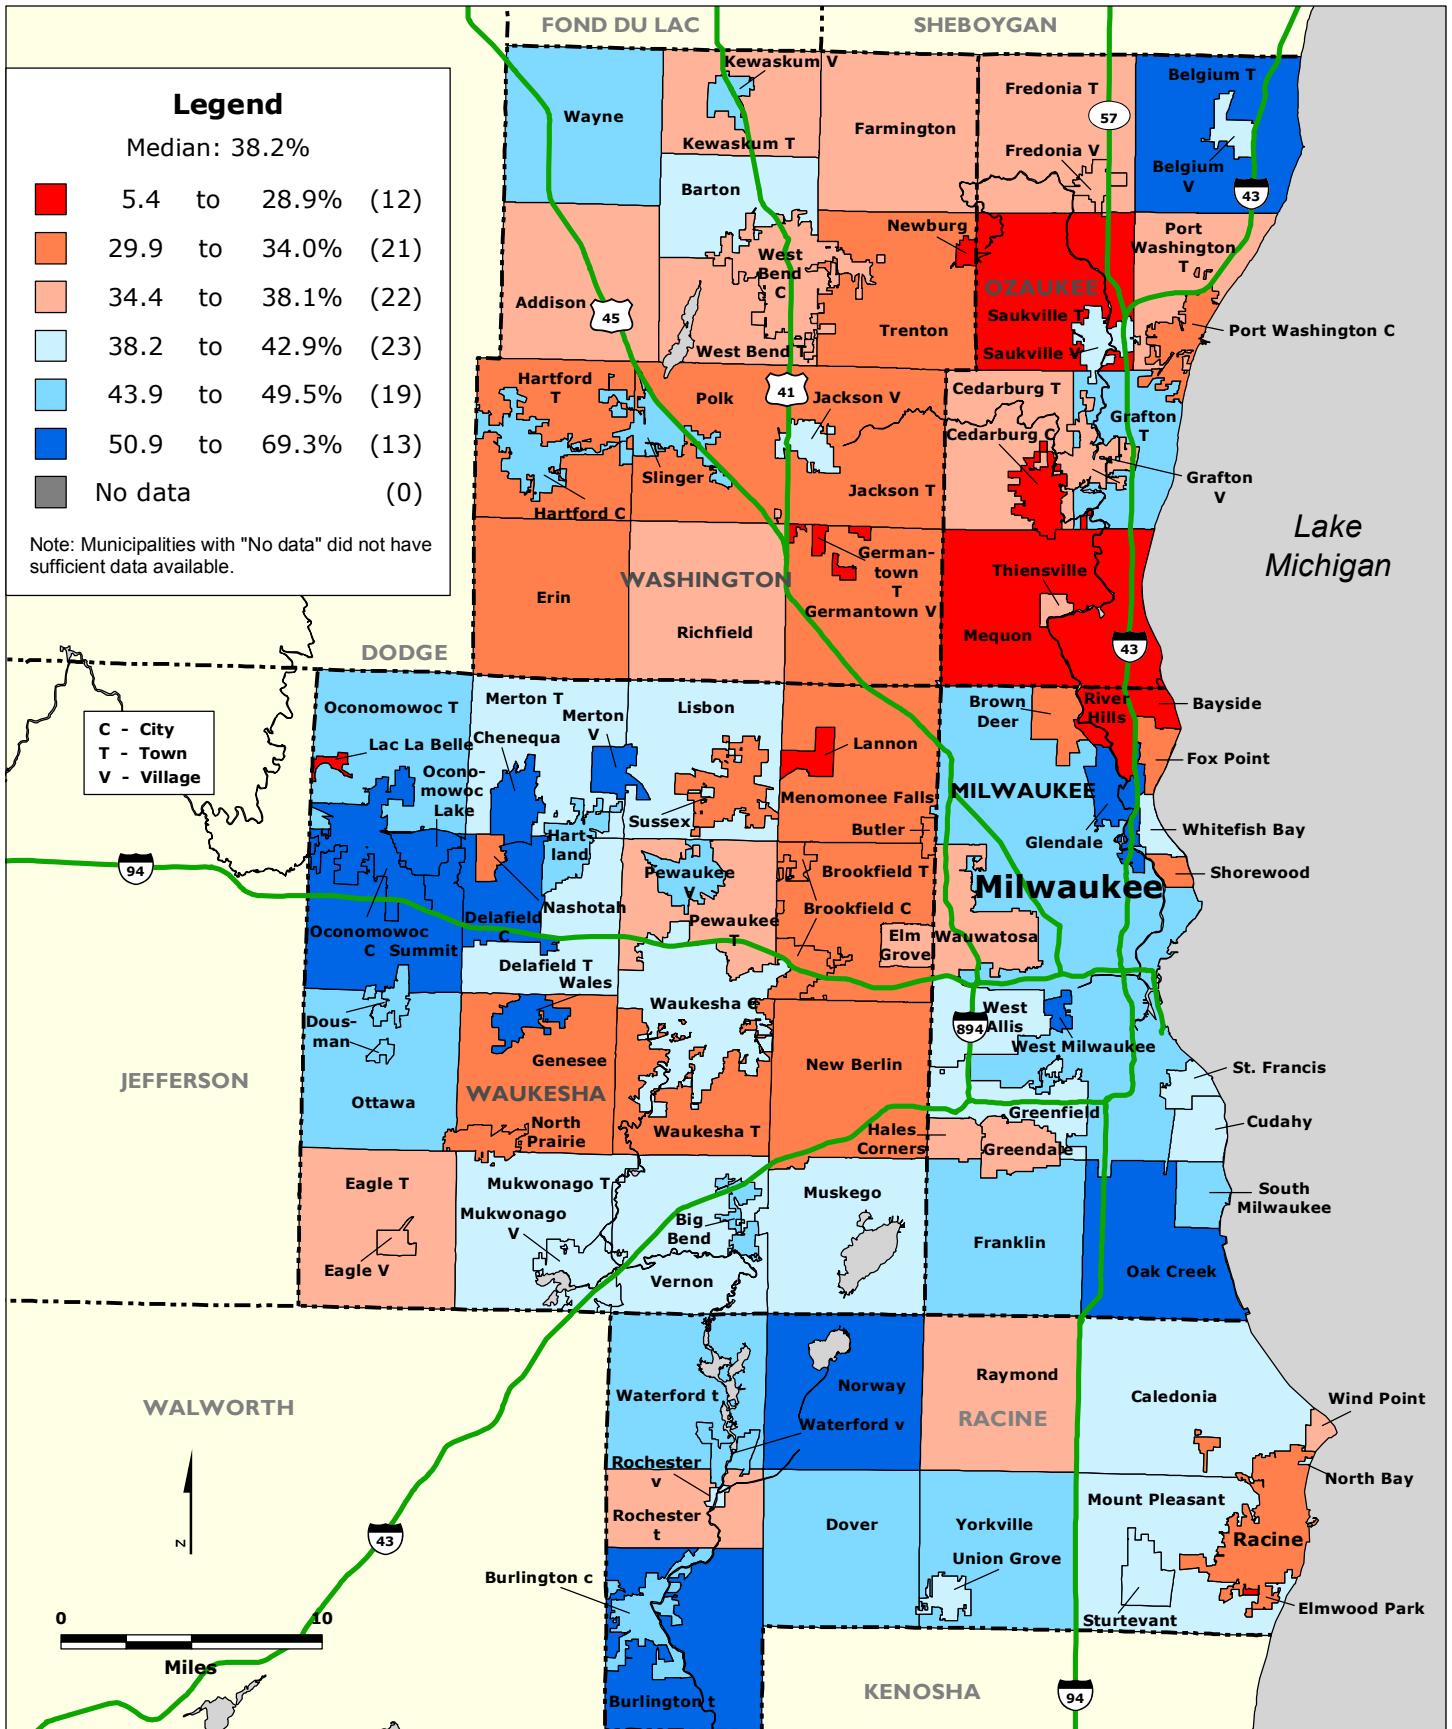

# MILWAUKEE-RACINE REGION: Percentage Change in Market Value of Property Per Capita by Municipality, 2003-2008

Data Source: Wisconsin Department of Revenue