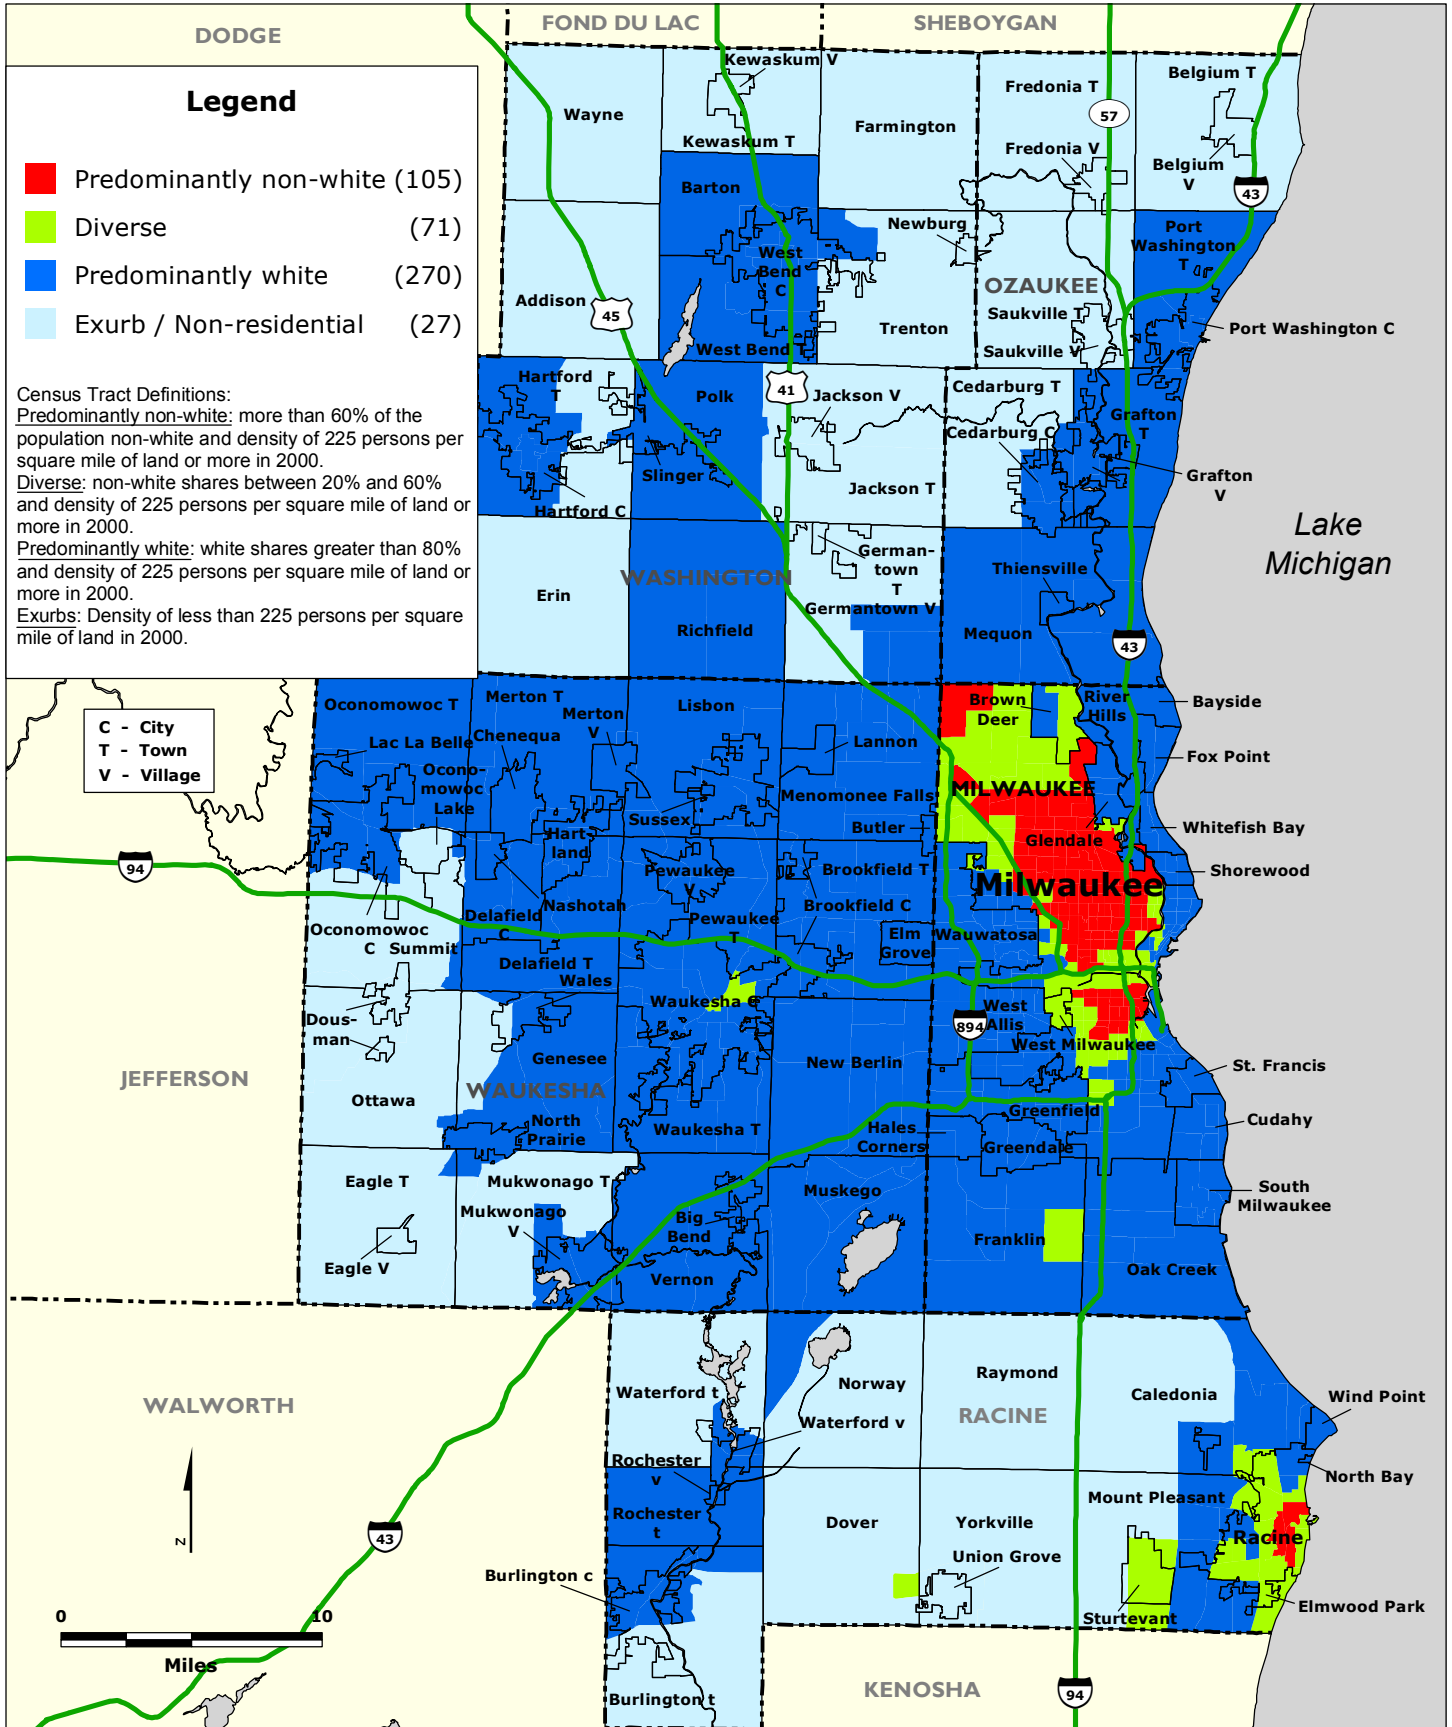

MILWAUKEE-RACINE REGION: Community Type by Census Tract, 2000

Data Sources: U.S. Census Bureau; Geolytics NCDB.