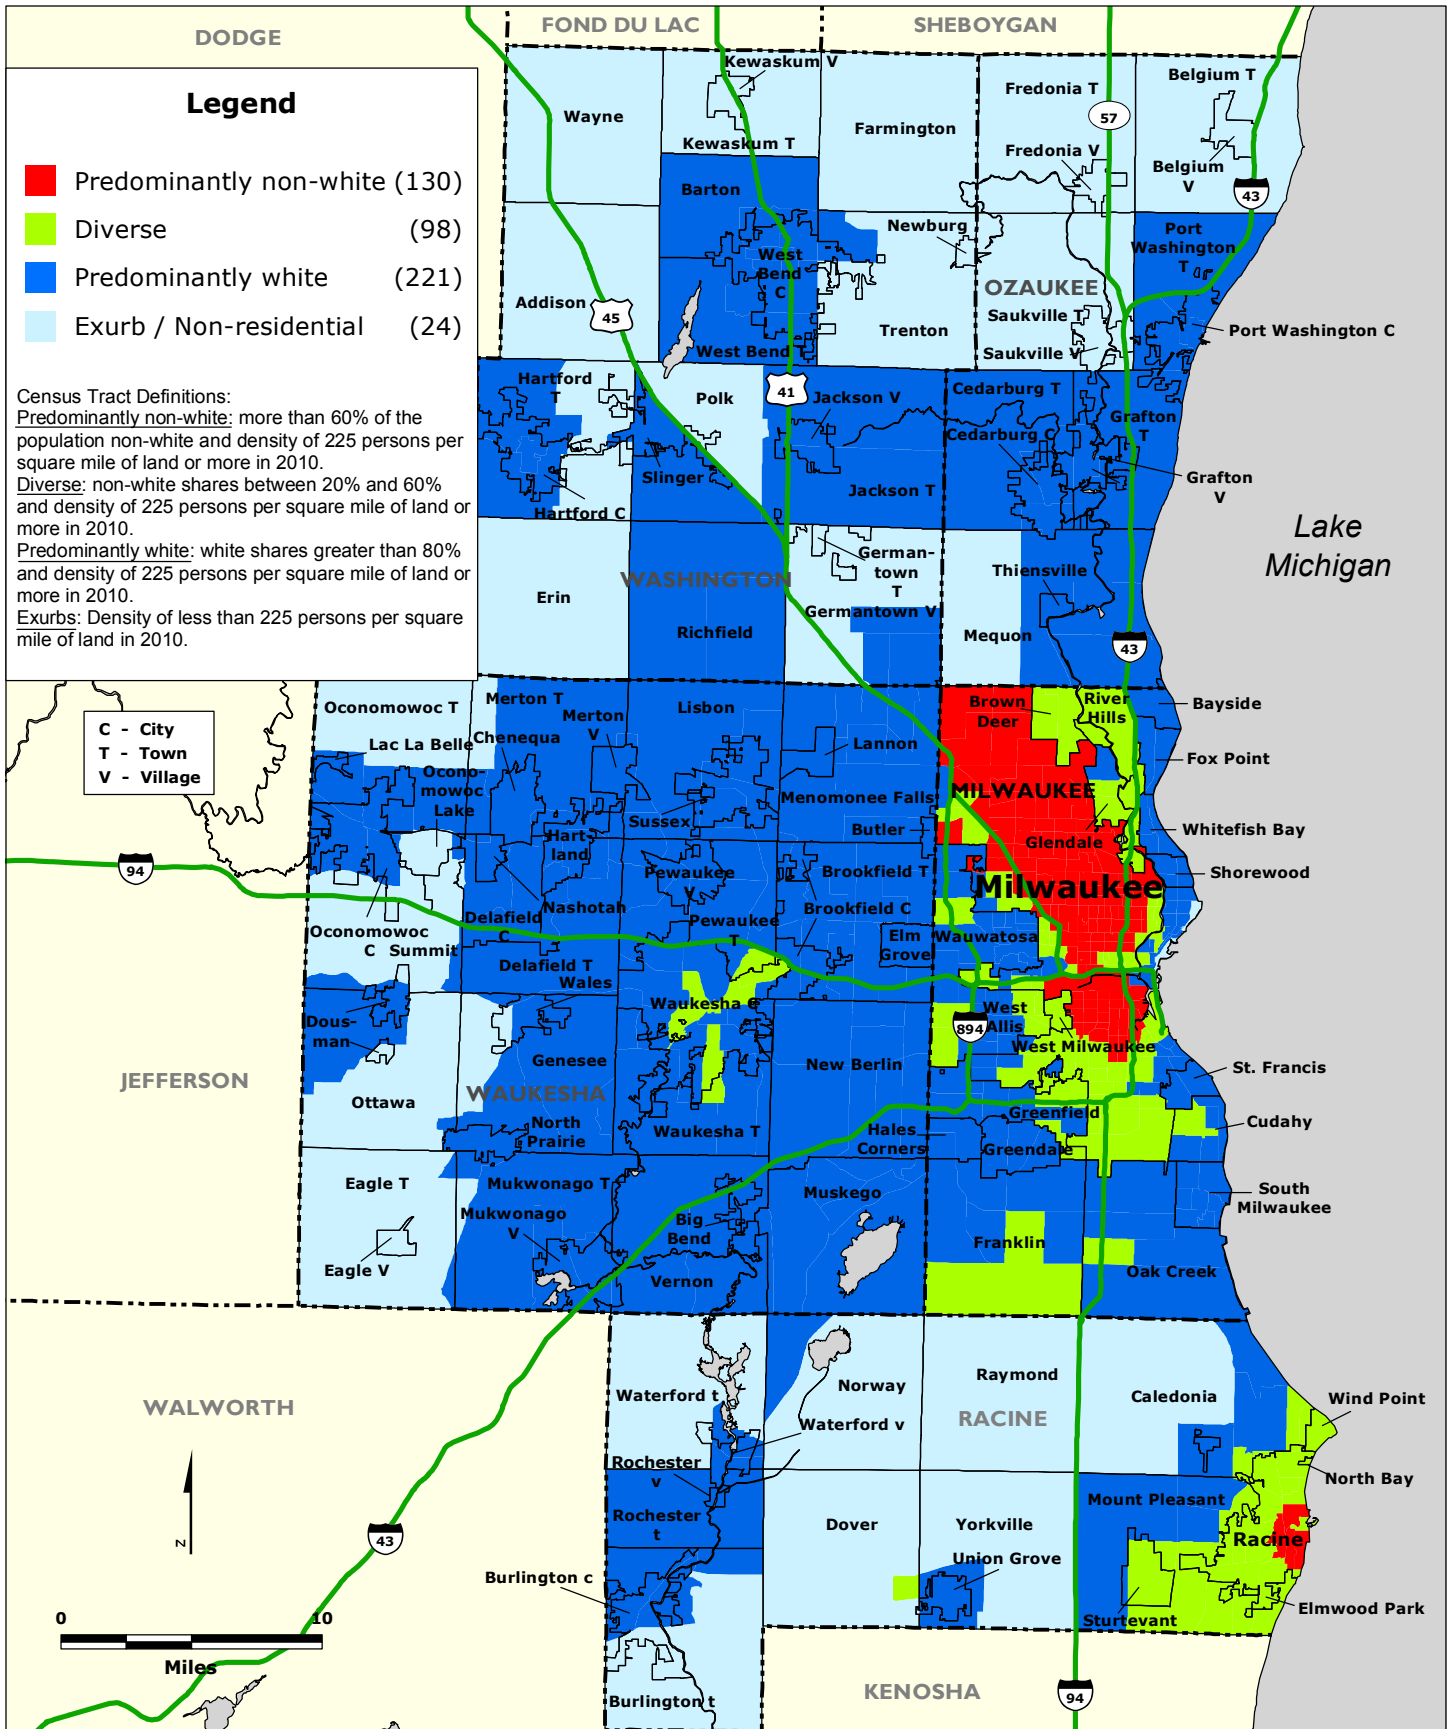

# MILWAUKEE-RACINE REGION: Community Type by Census Tract, 2010

Data Source: U.S. Census Bureau