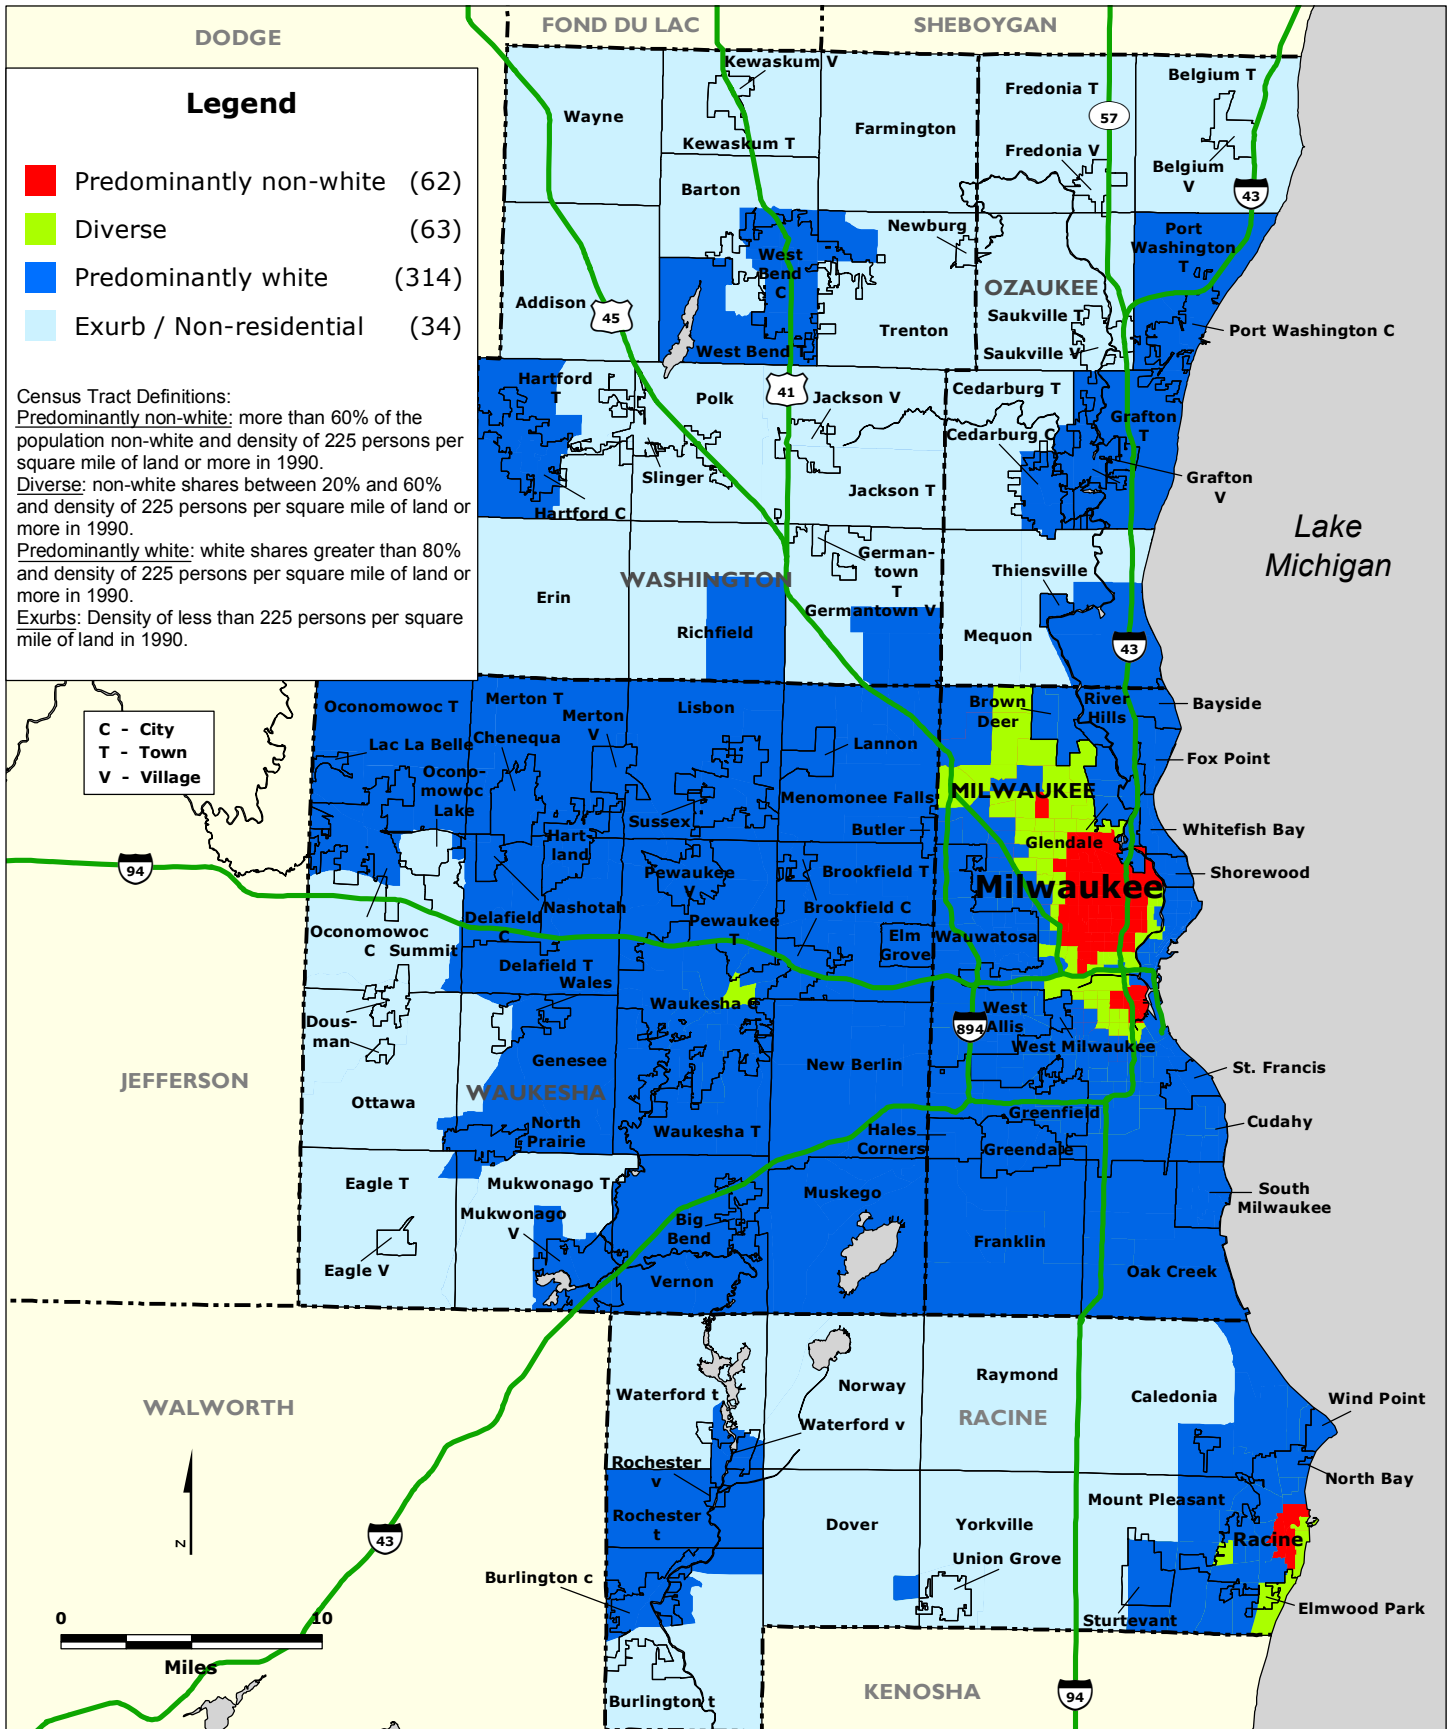

# MILWAUKEE-RACINE REGION: Community Type by Census Tract, 1990

Data Sources: U.S. Census Bureau; Geolytics NCDB.