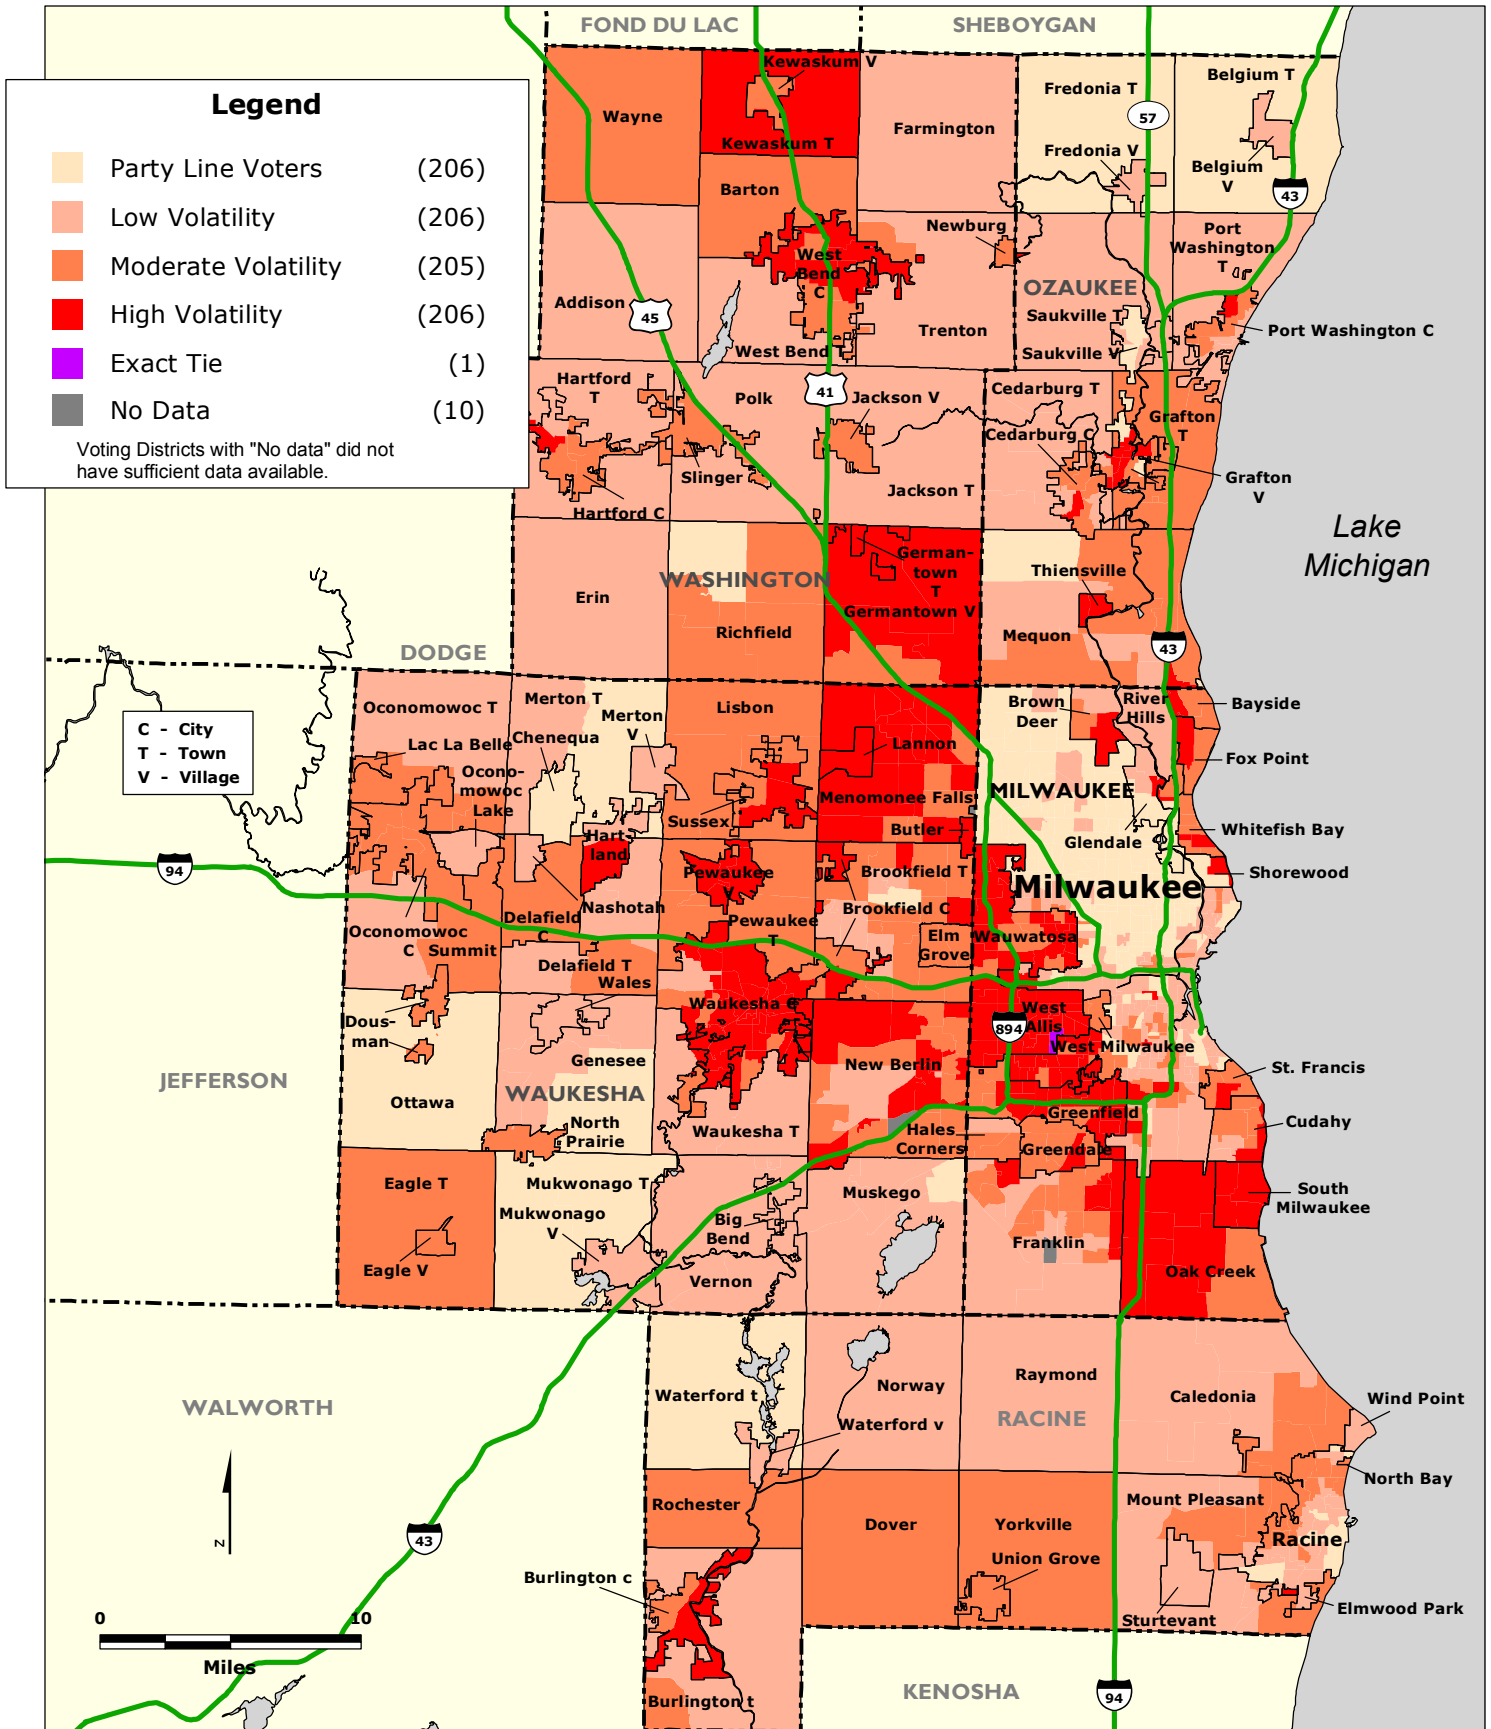

MILWAUKEE-RACINE REGION: Voter Volatility by Voting Districts based on Election Results for the year 2012

Data Source: Wisconsin Legislature: Legislative Redistricting.