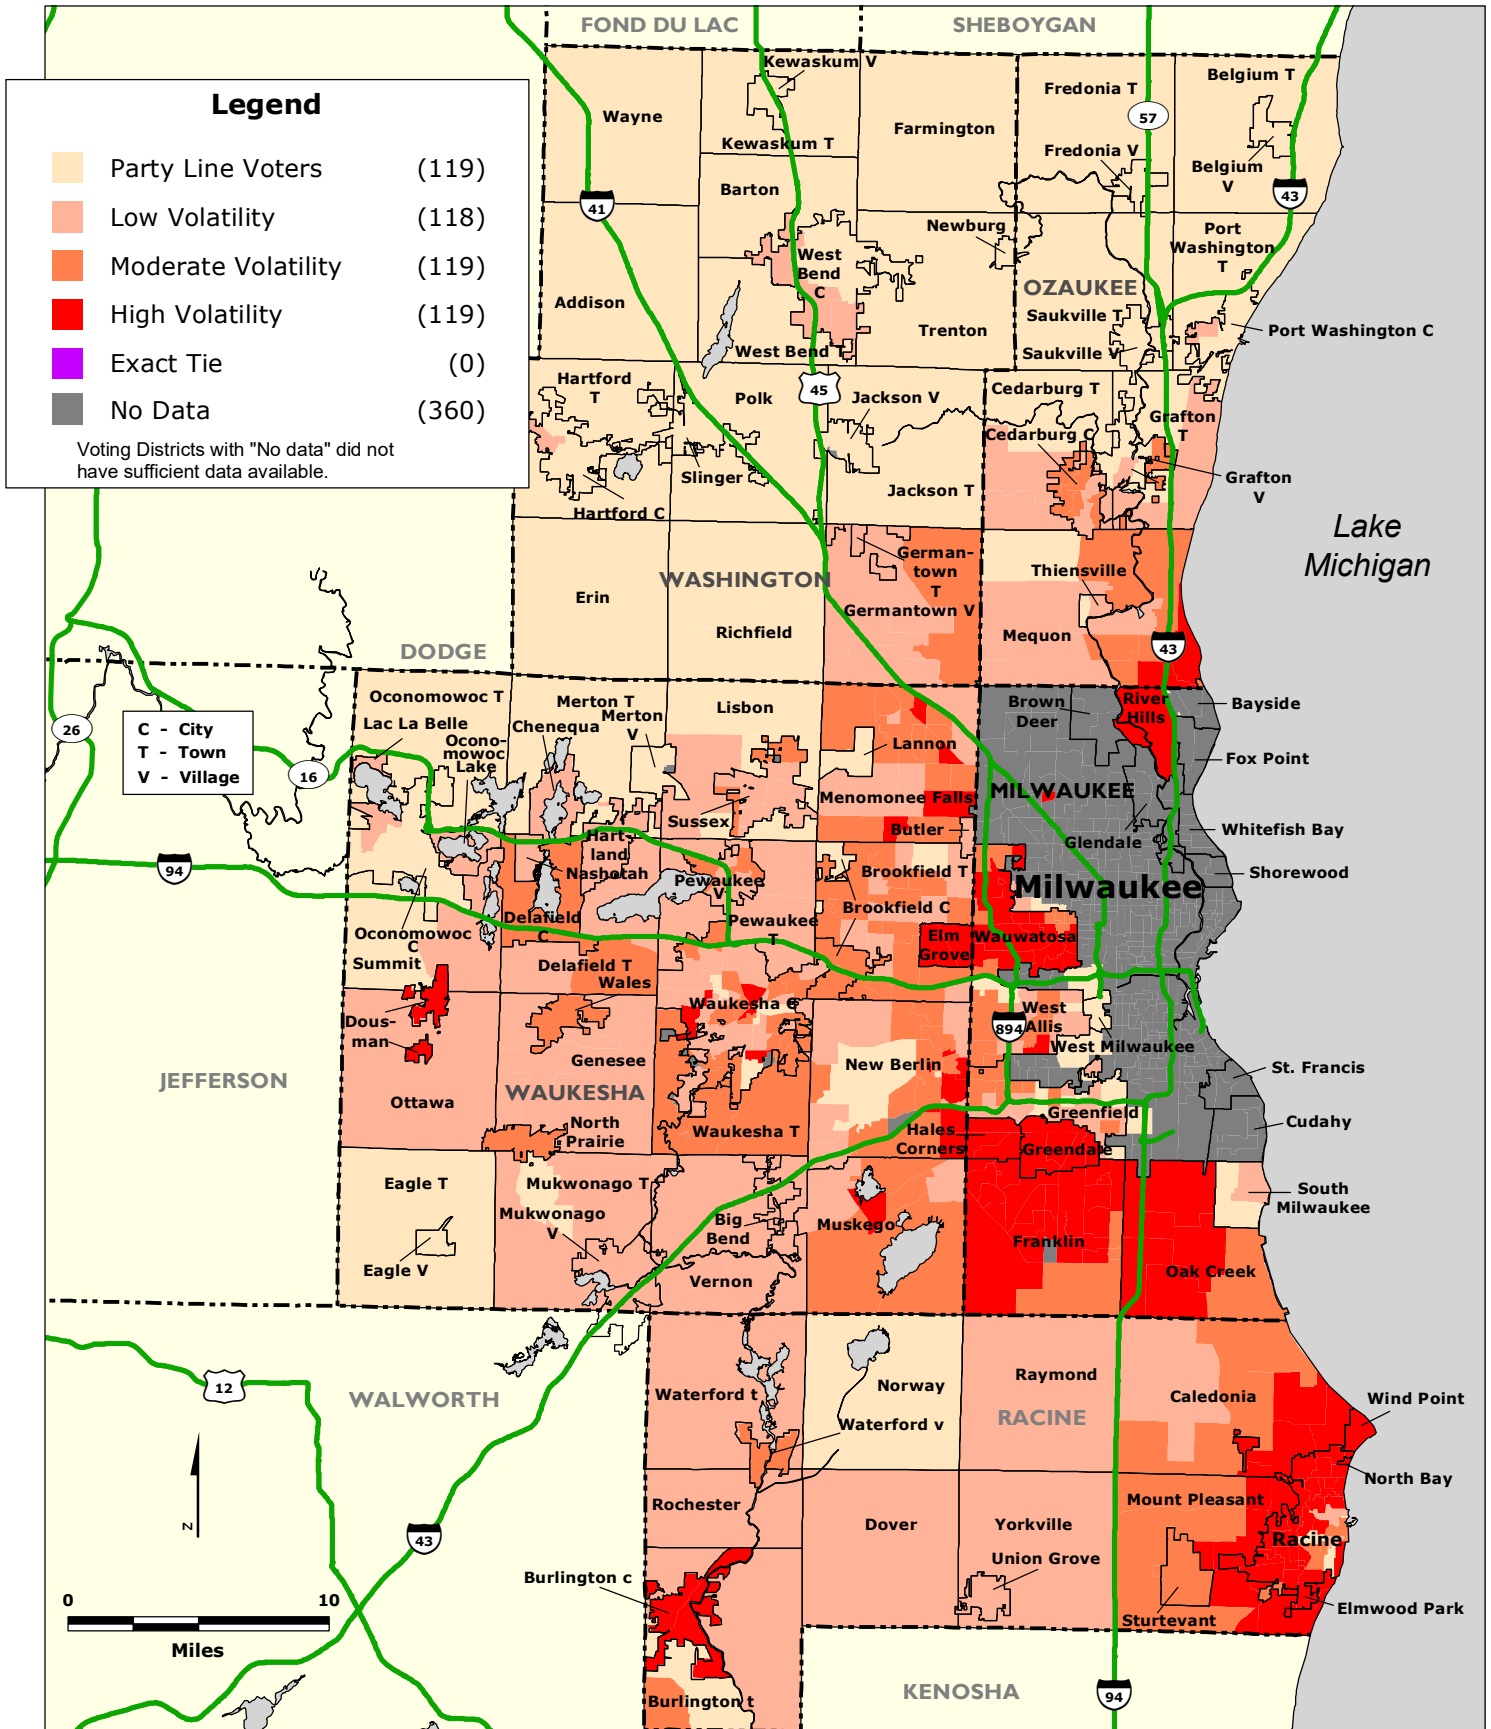

MILWAUKEE-RACINE REGION: Voter Volatility by Voting Districts based on Election Results for the year 2016

Data Source: Wisconsin Legislature: Legislative Redistricting.