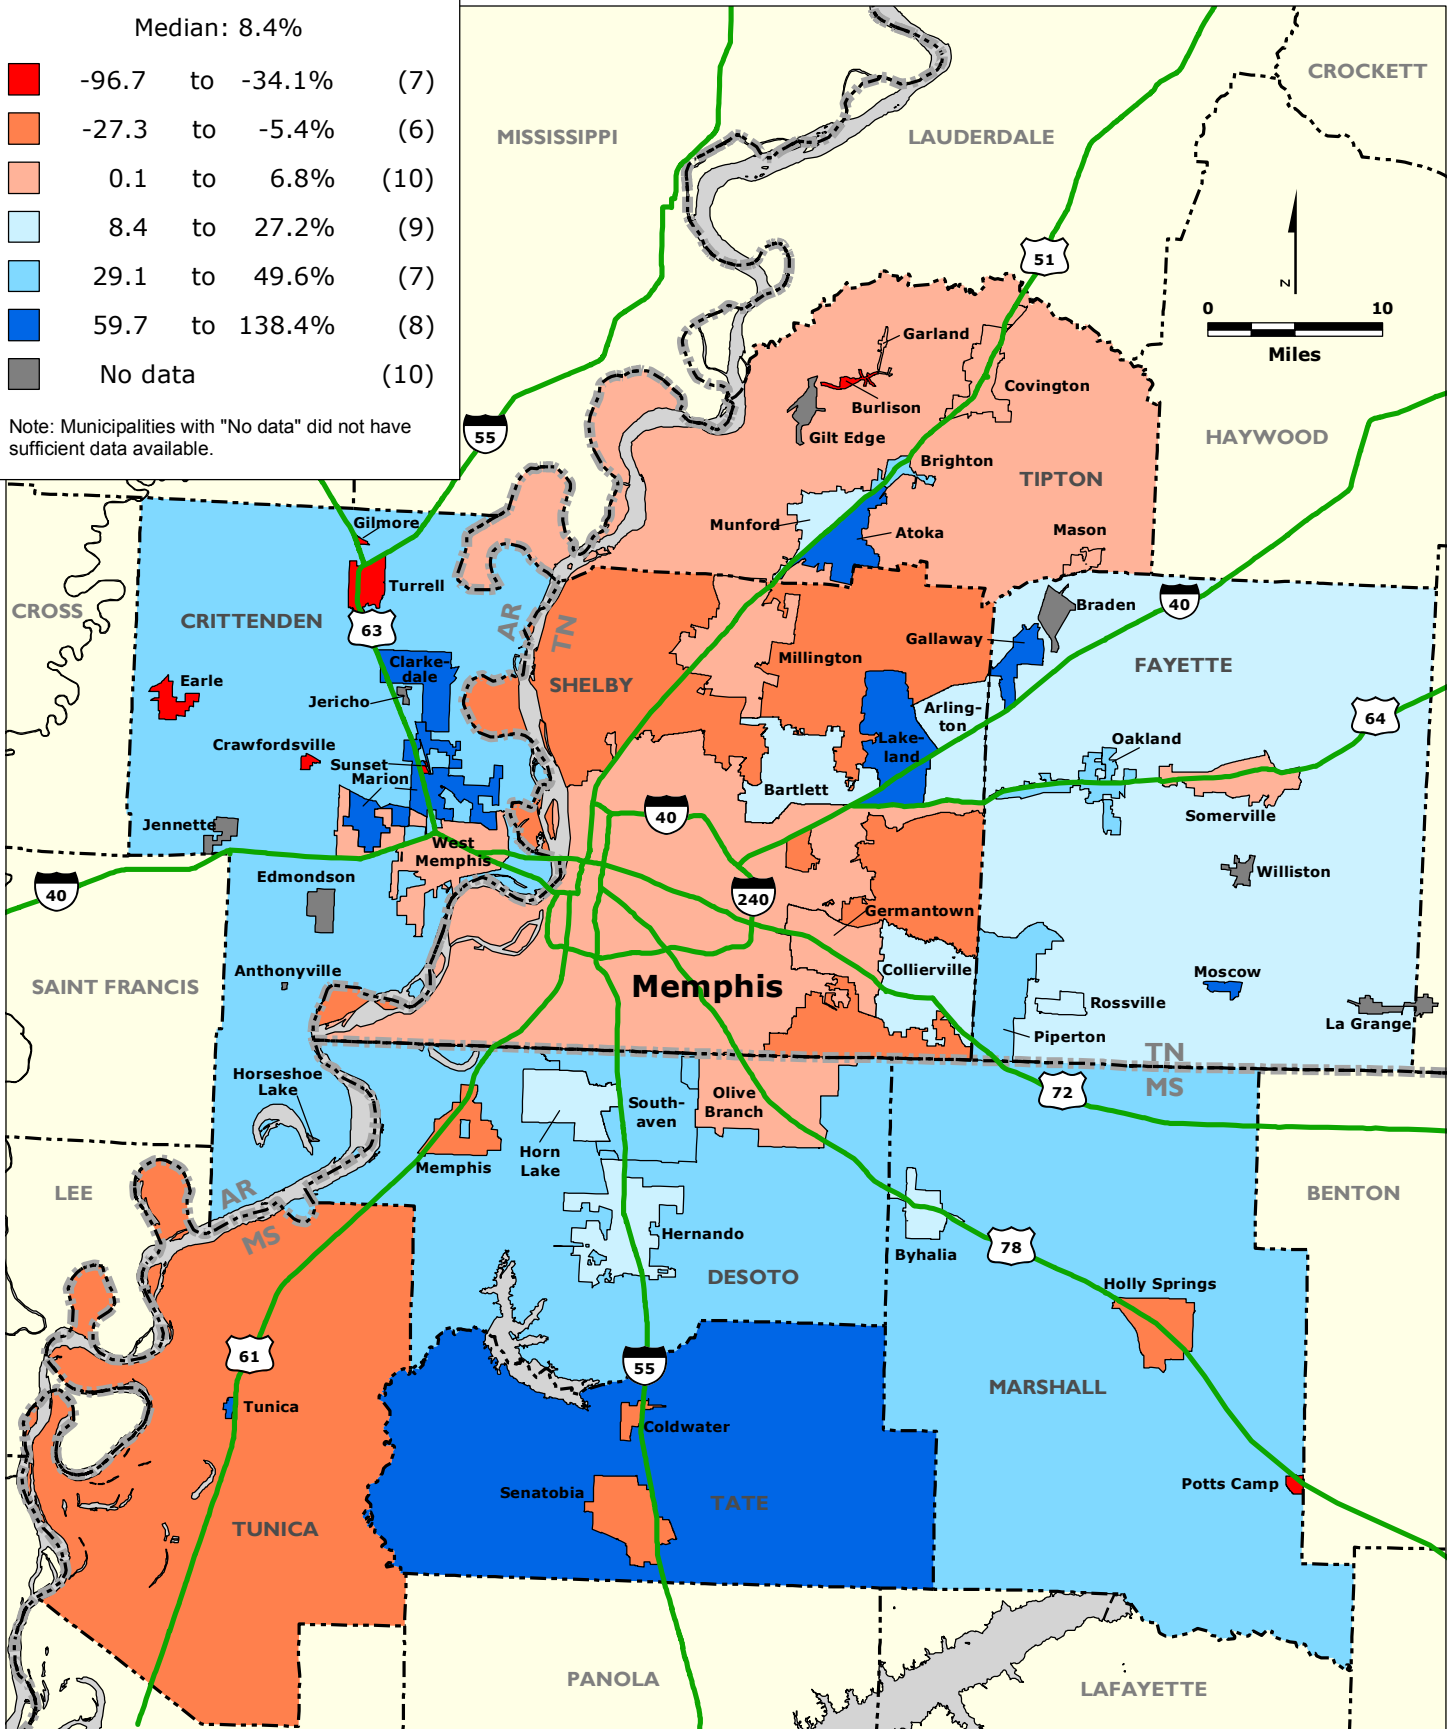

**MEMPHIS REGION:  
Percentage Change in Jobs by Municipality  
and County Unincorporated Area, 2004-2008**

**Legend**

Median: 8.4%

■	-96.7	to	-34.1%	(7)
■	-27.3	to	-5.4%	(6)
■	0.1	to	6.8%	(10)
■	8.4	to	27.2%	(9)
■	29.1	to	49.6%	(7)
■	59.7	to	138.4%	(8)
■	No data			(10)

Note: Municipalities with "No data" did not have sufficient data available.

Data Source: U.S. Census Bureau, Local Employment Dynamics.