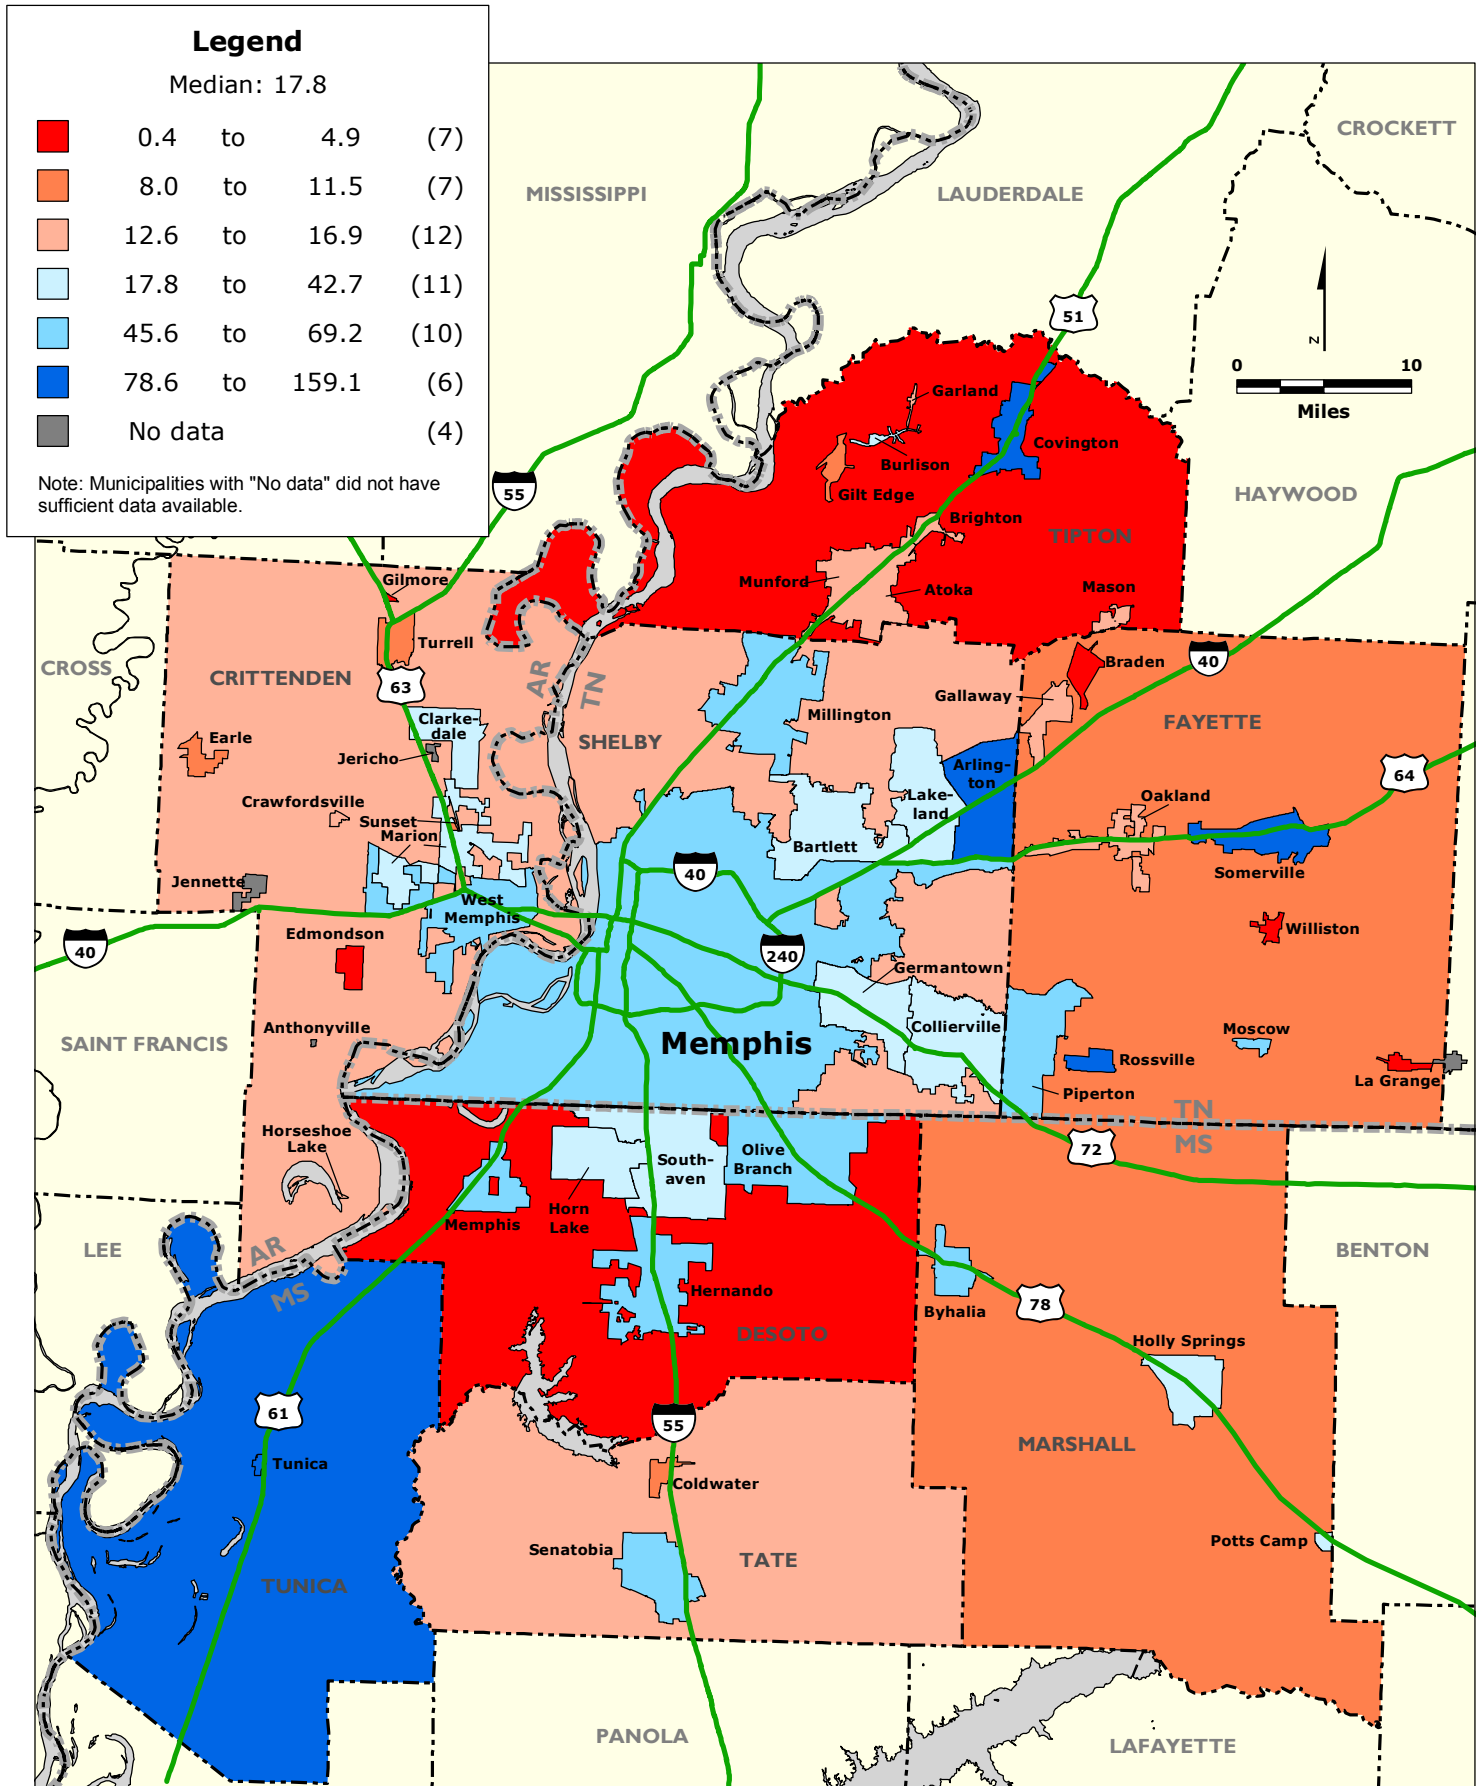

MEMPHIS REGION: Jobs per 100 Residents by Municipality and County Unincorporated Area, 2008

Data Source: U.S. Census Bureau, Local Employment Dynamics.