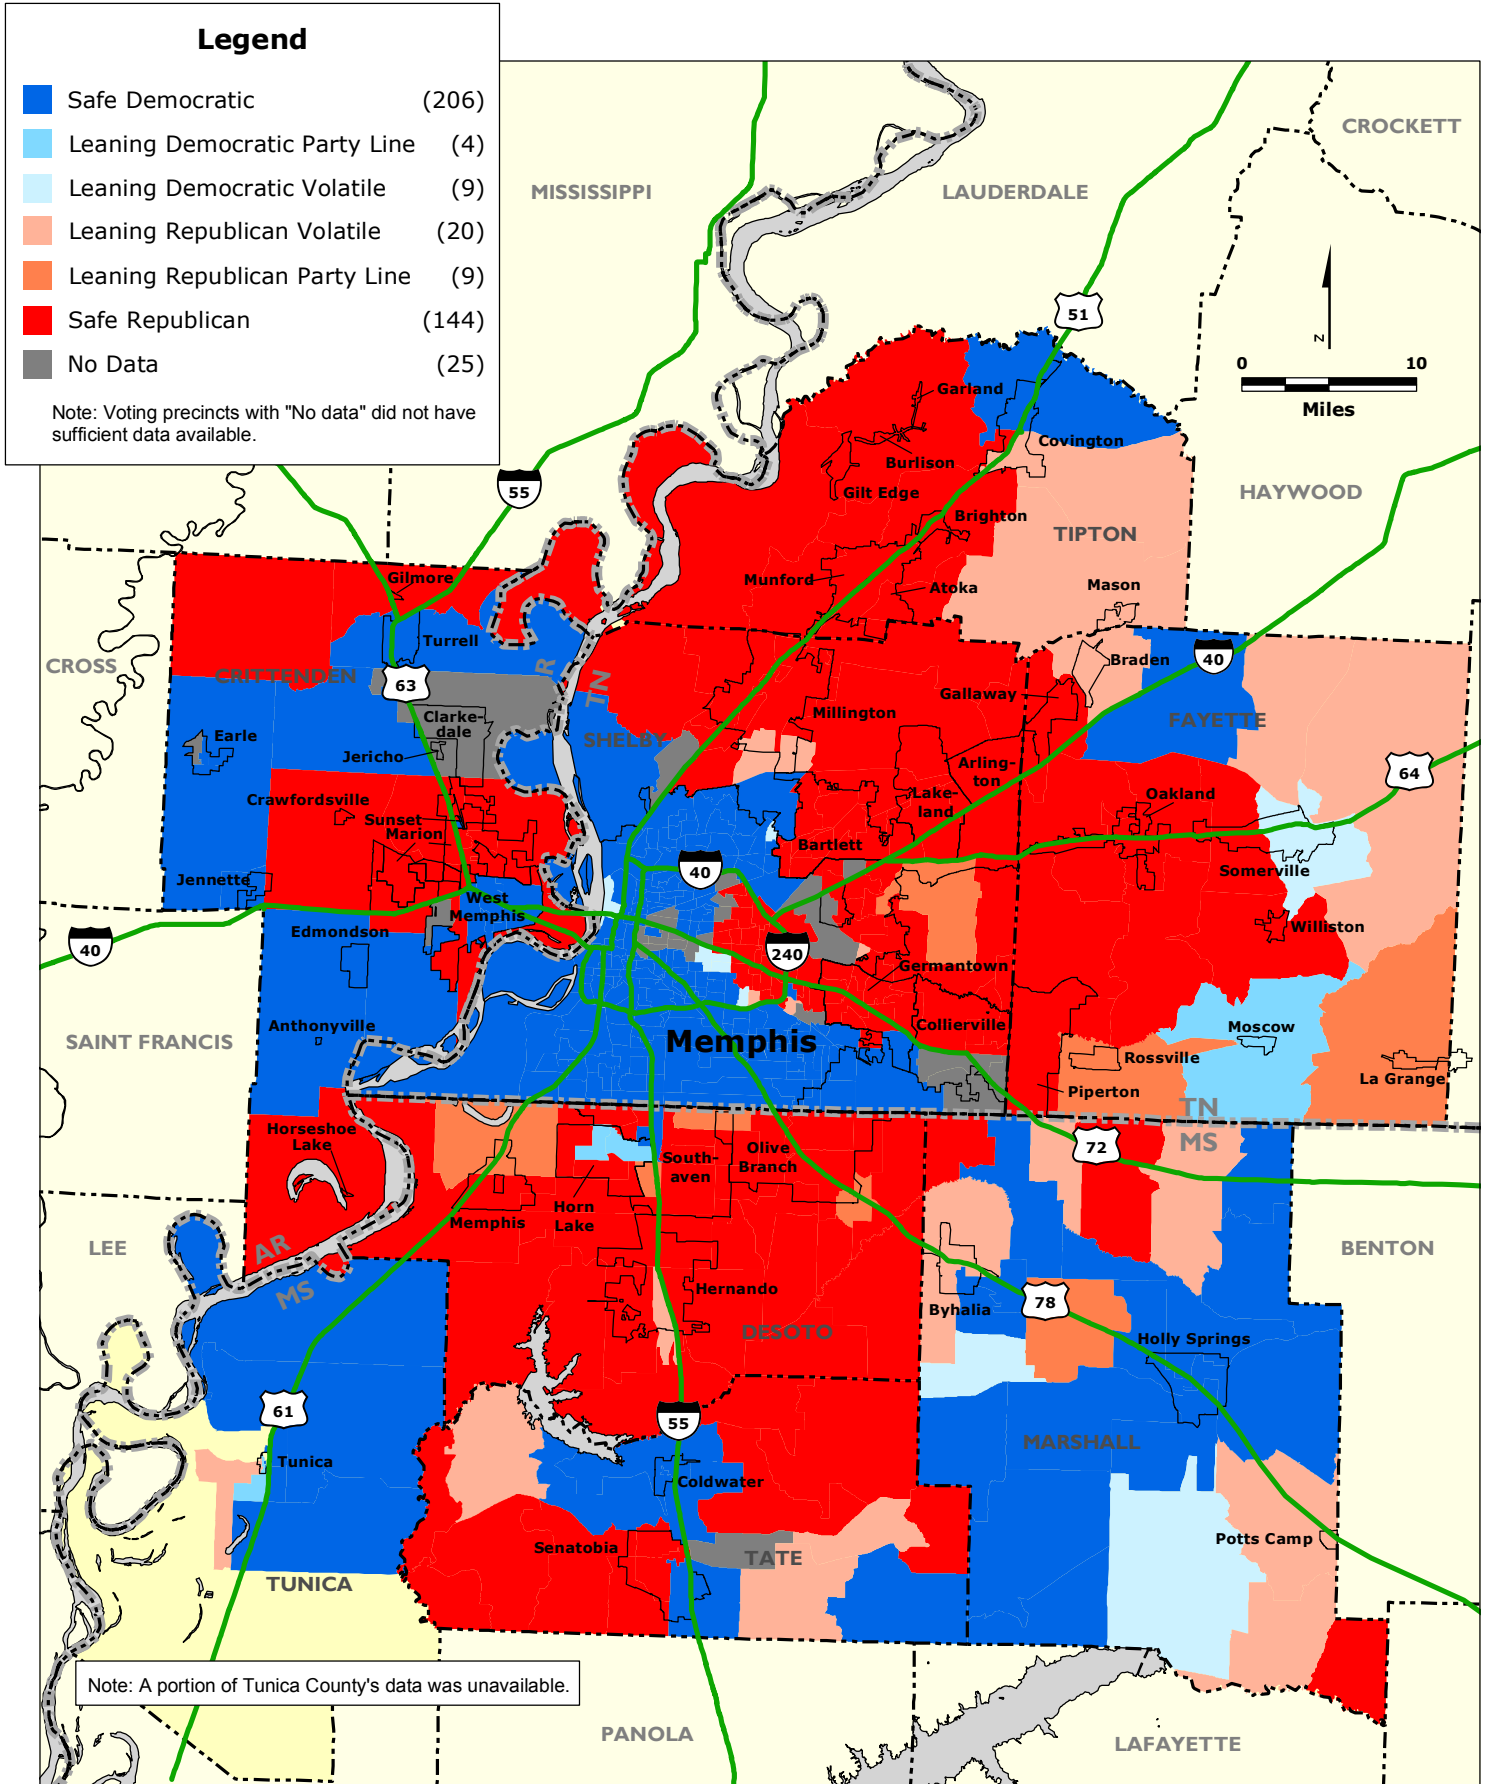

# MEMPHIS REGION: Party Preferences by Voting Precincts based on Election Results for the year 2008

Data Source: Tennessee Department of State, Division of Elections, Tennessee Comptroller of the Treasury, Office of Local Government, Mississippi Statewide Election Management System, Arkansas Secretary of State, various county agencies.