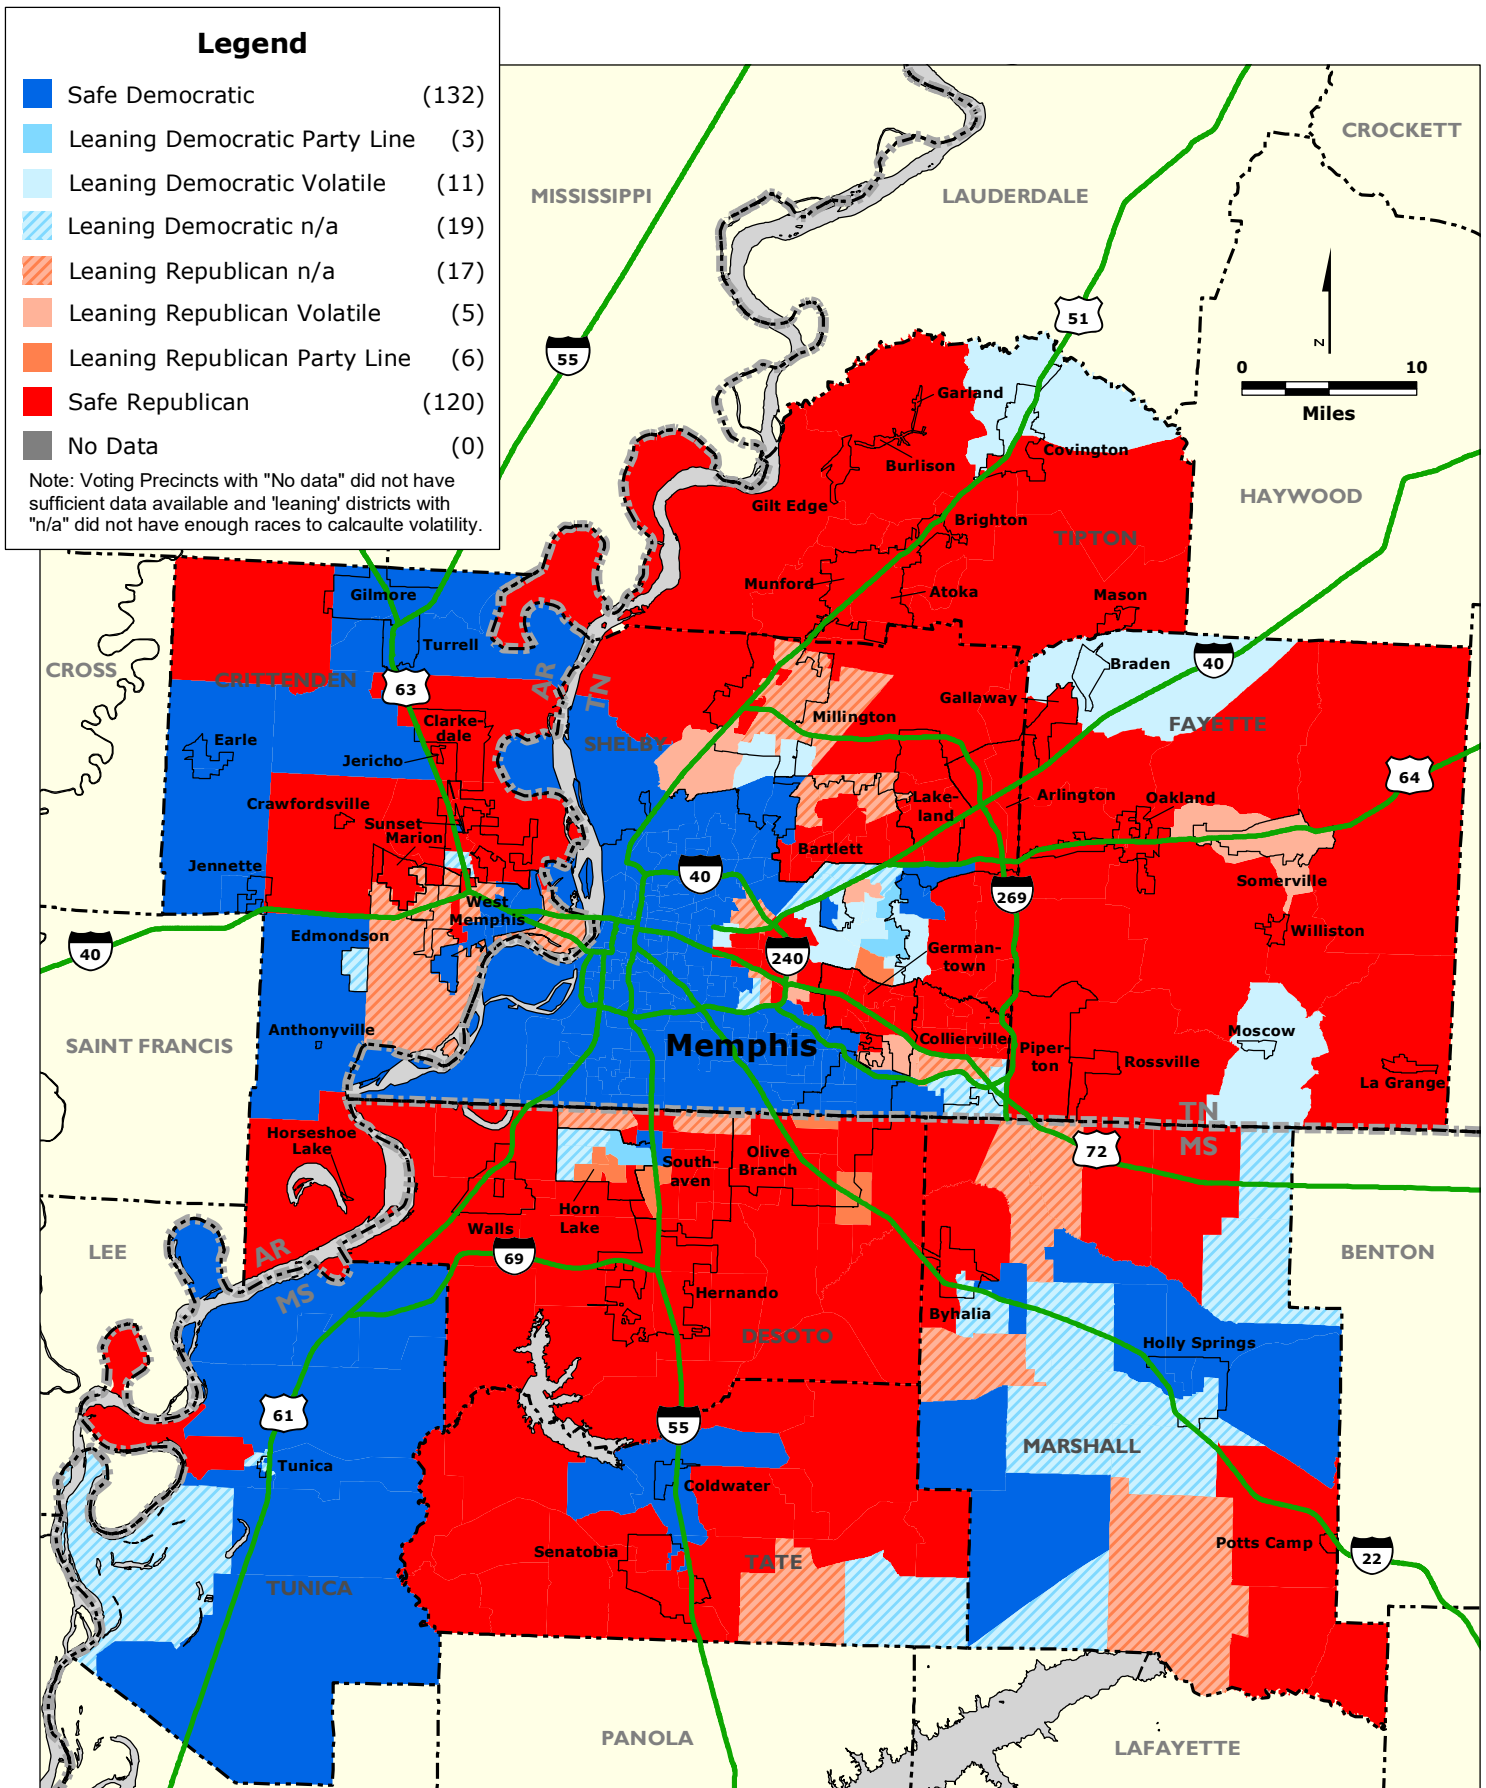

MEMPHIS REGION: Party Preferences by Voting Precincts based on Election Results for the year 2016

Data Source: Tennessee Department of State, Division of Elections, Tennessee Comptroller of the Treasury, Office of Local Government, Mississippi Statewide Election Management System, Arkansas Secretary of State, various county agencies.