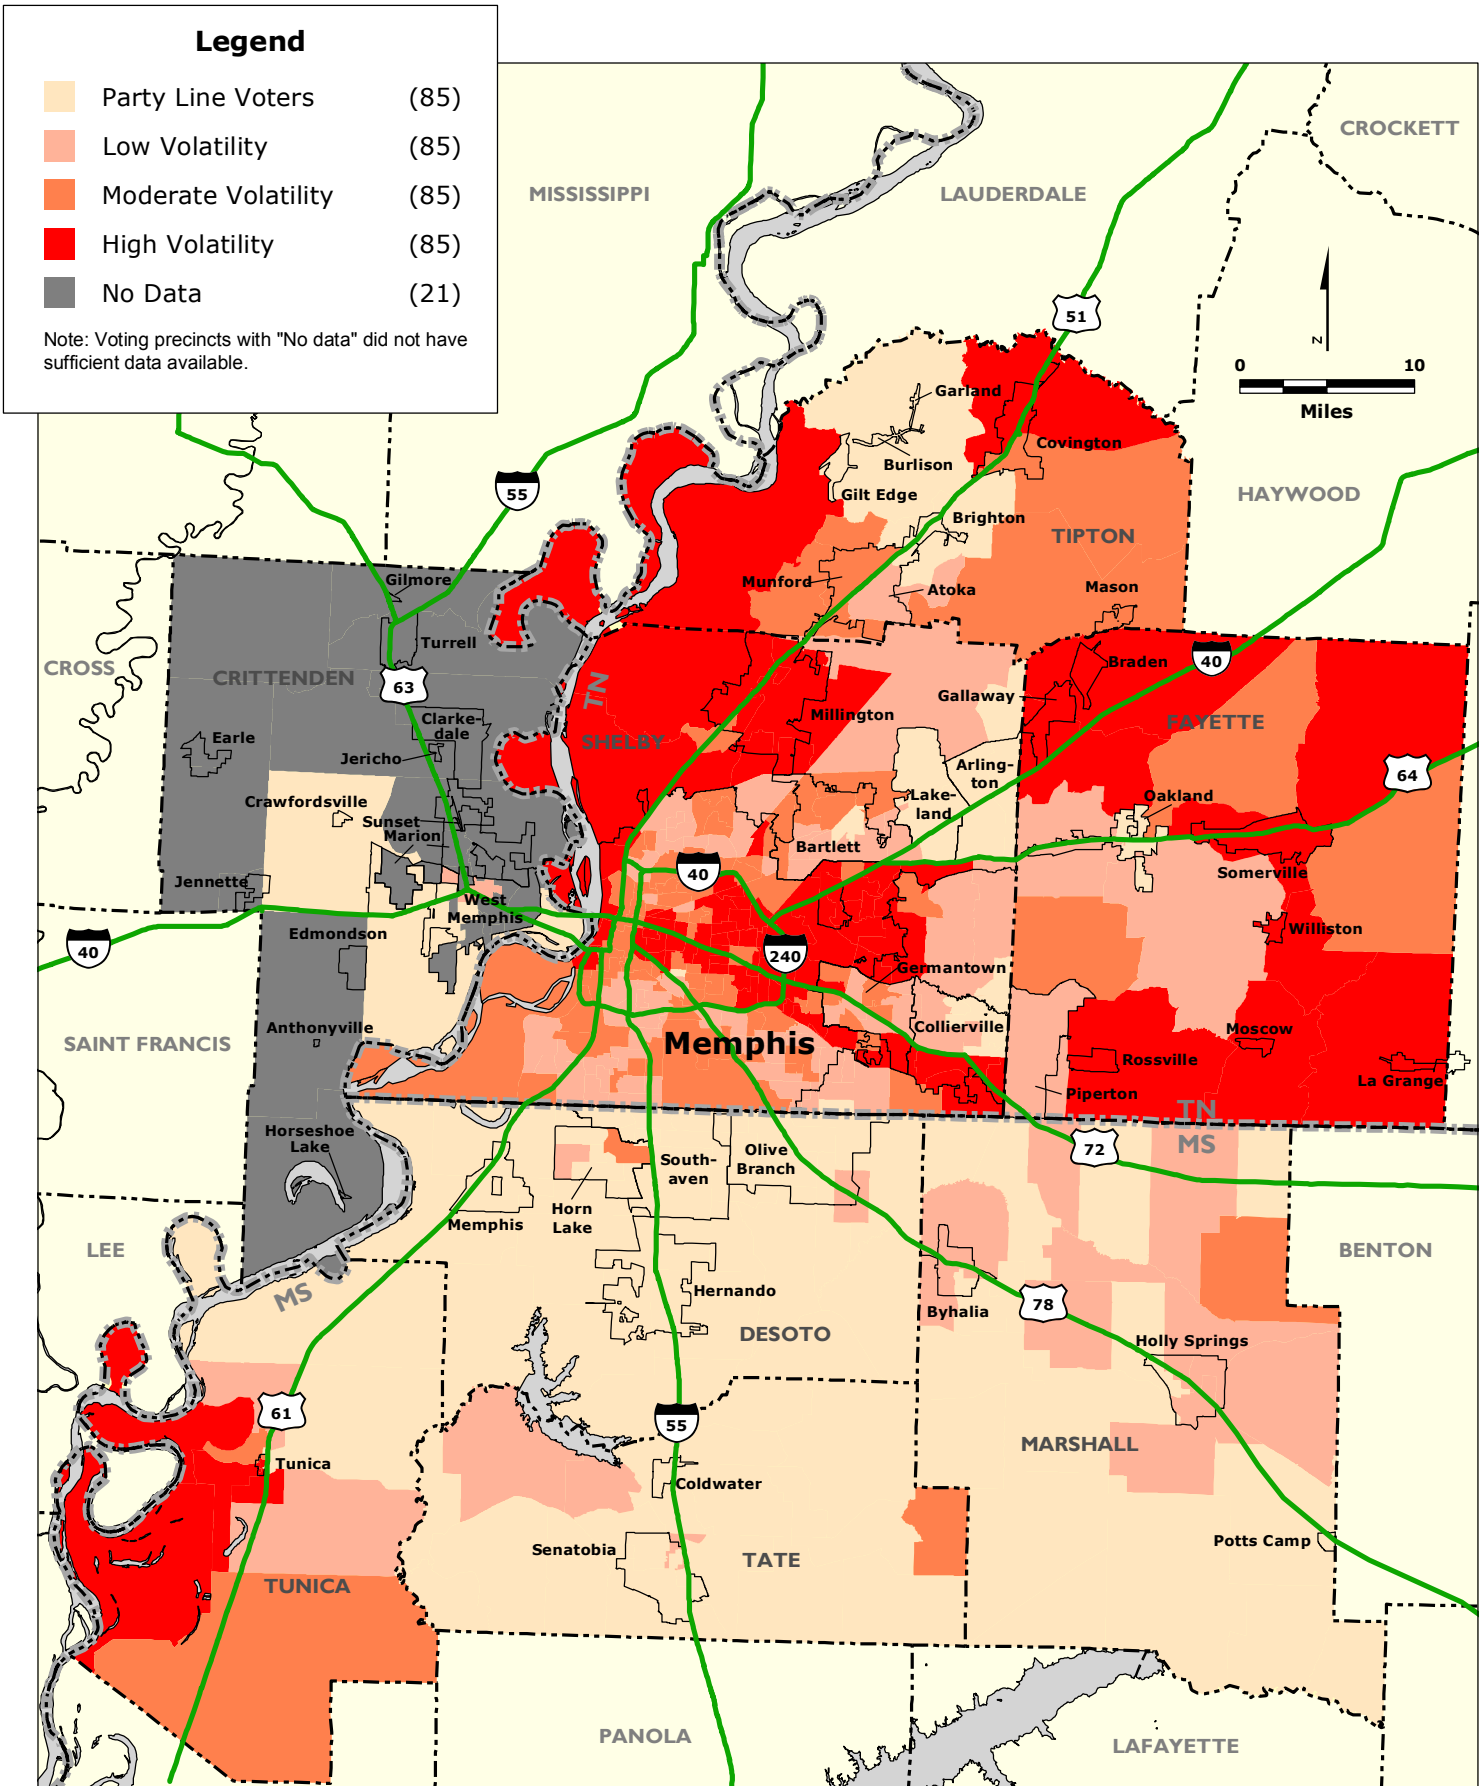

MEMPHIS REGION: Voter Volatility by Voting Precincts based on Election Results for the year 2012

Data Source: Tennessee Department of State, Division of Elections, Tennessee Comptroller of the Treasury, Office of Local Government, Mississippi Statewide Election Management System, Arkansas Secretary of State, various county agencies.