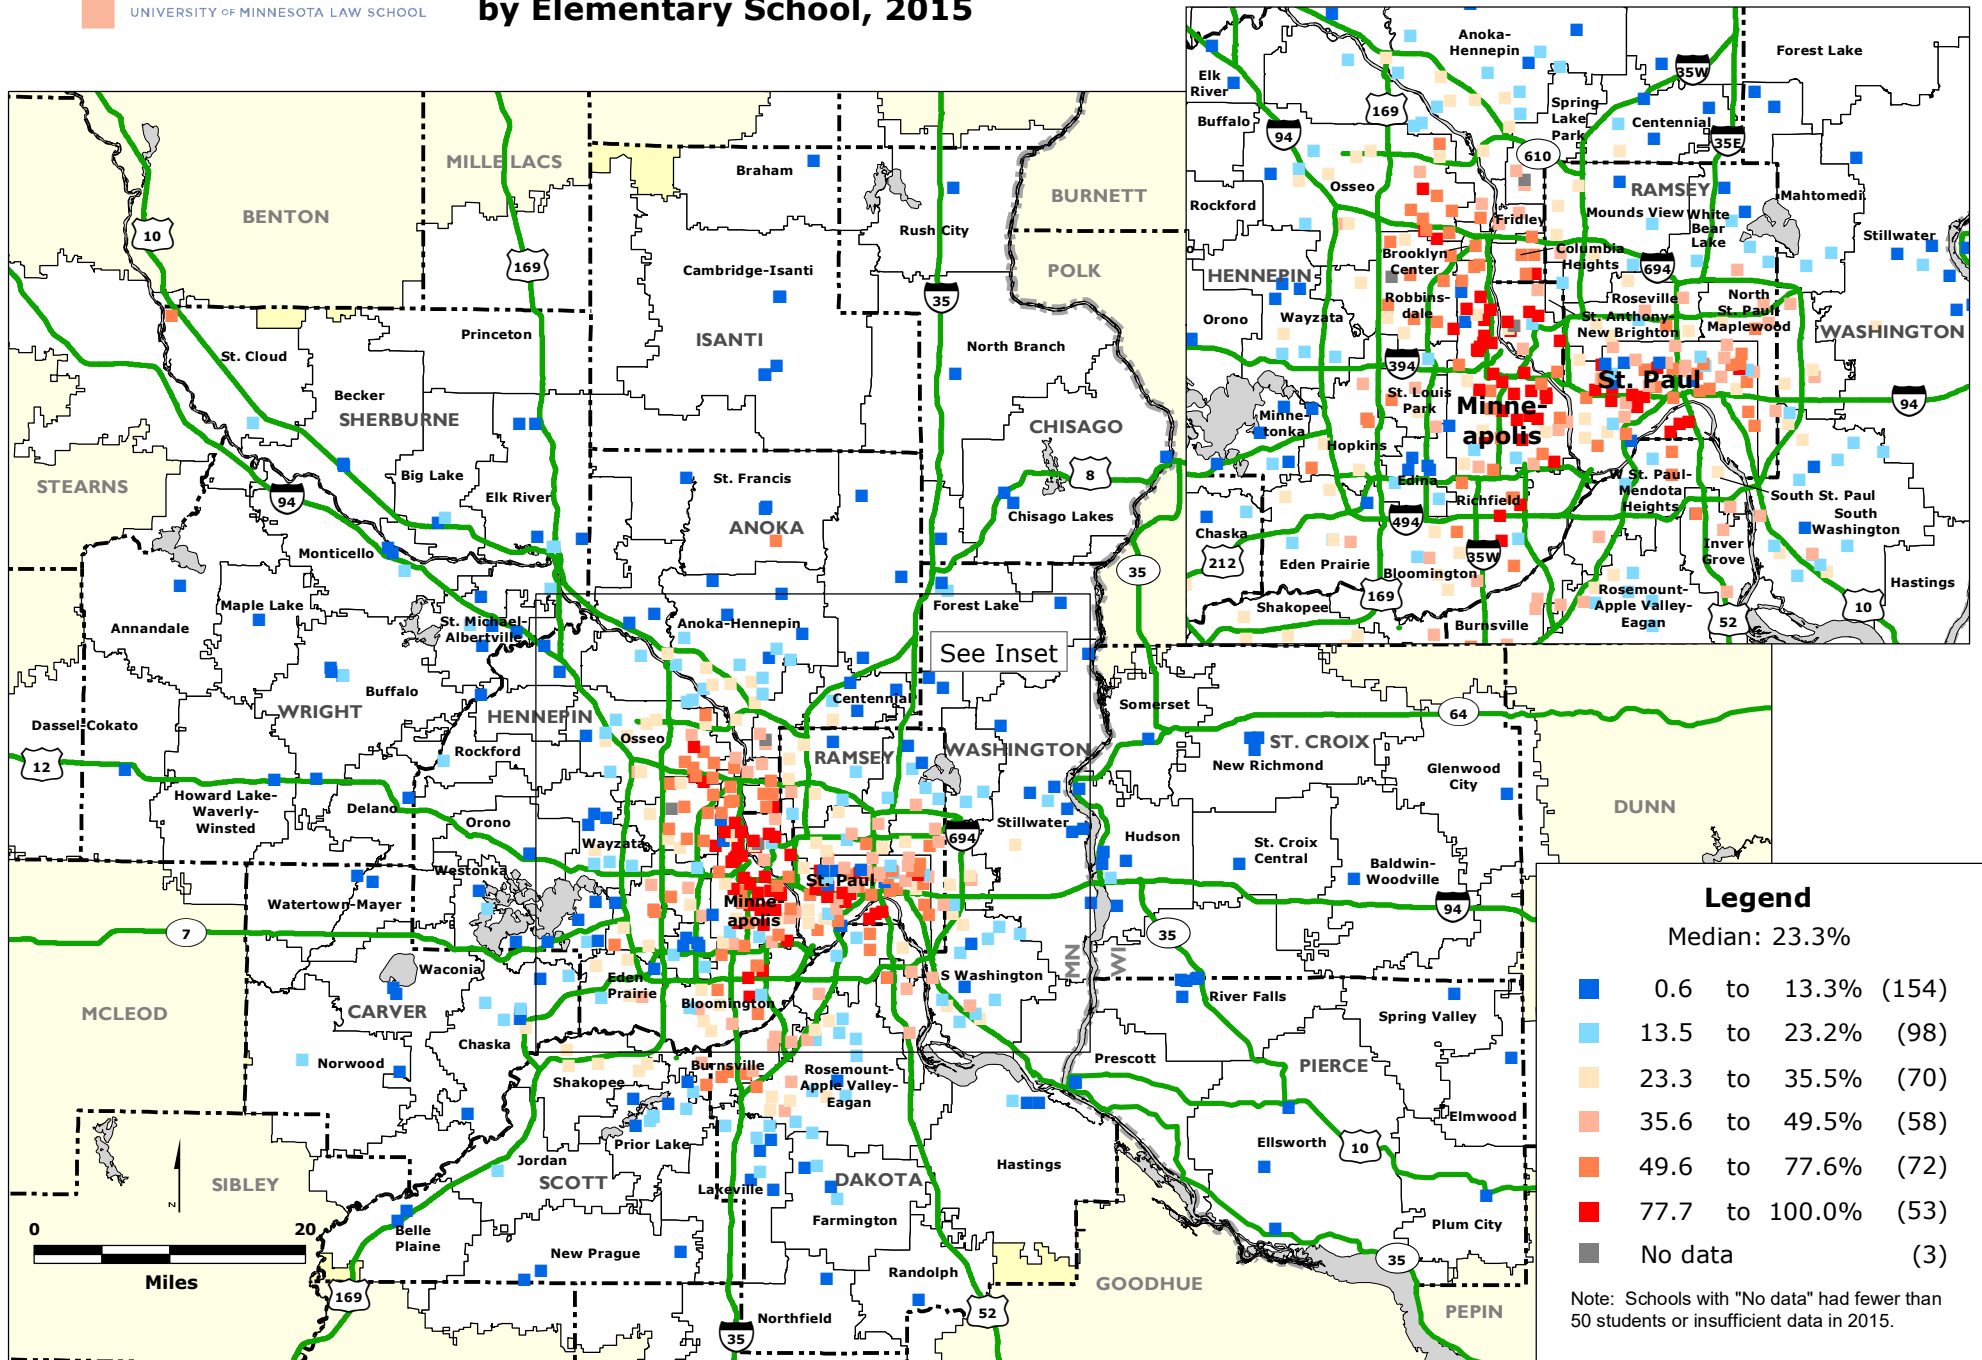

# MINNEAPOLIS-SAINT PAUL REGION: Percentage Non-Asian Minority Students by Elementary School, 2015

Data Source: National Center for Education Statistics.