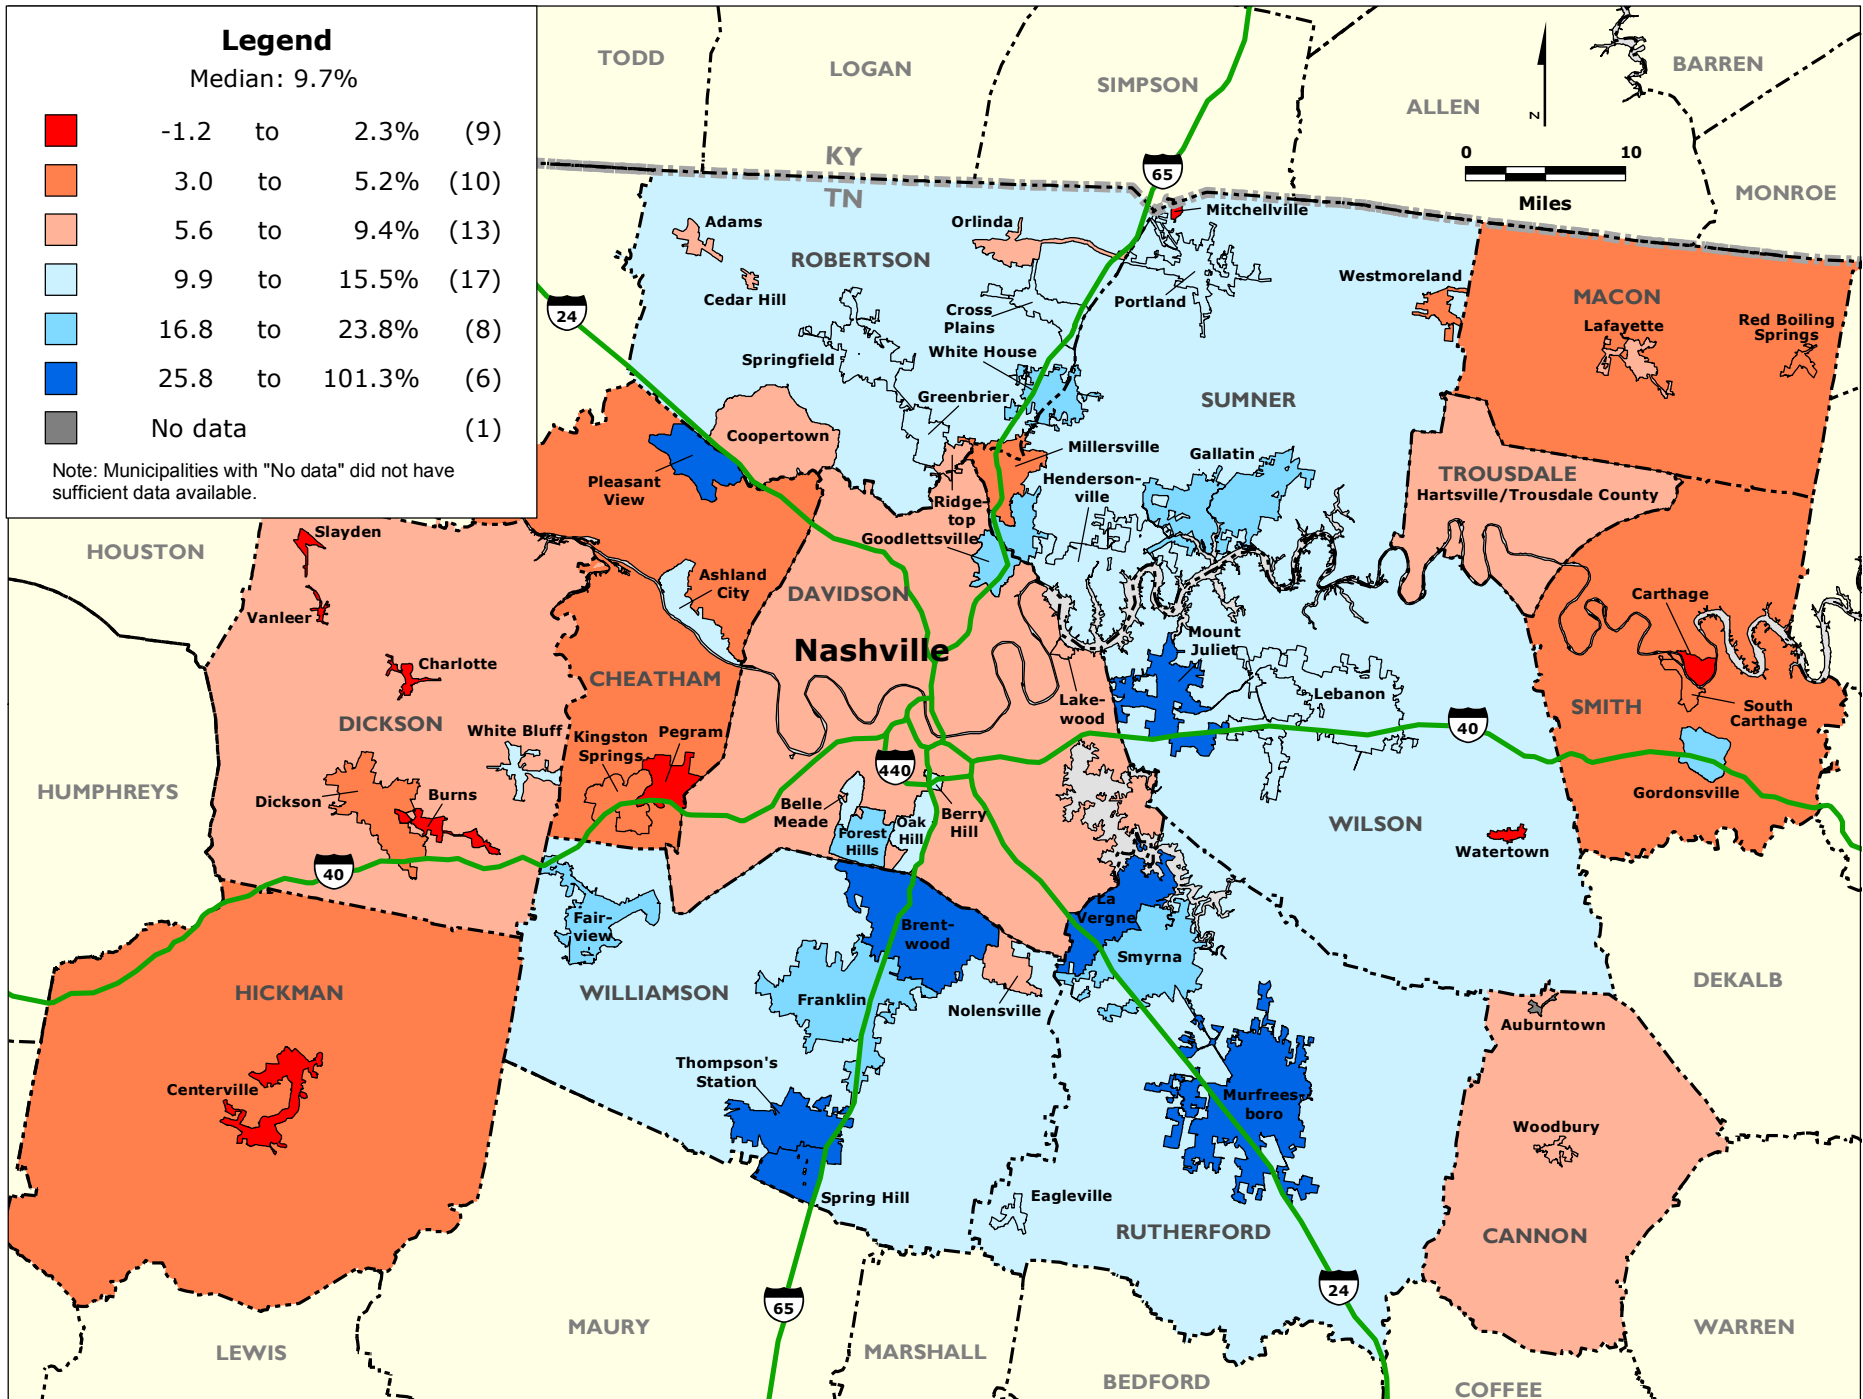

NASHVILLE REGION: Percentage Change in Jobs by Municipality and County Unincorporated Area, 2003-2008

Data Source: U.S. Census Bureau, Local Employment Dynamics.