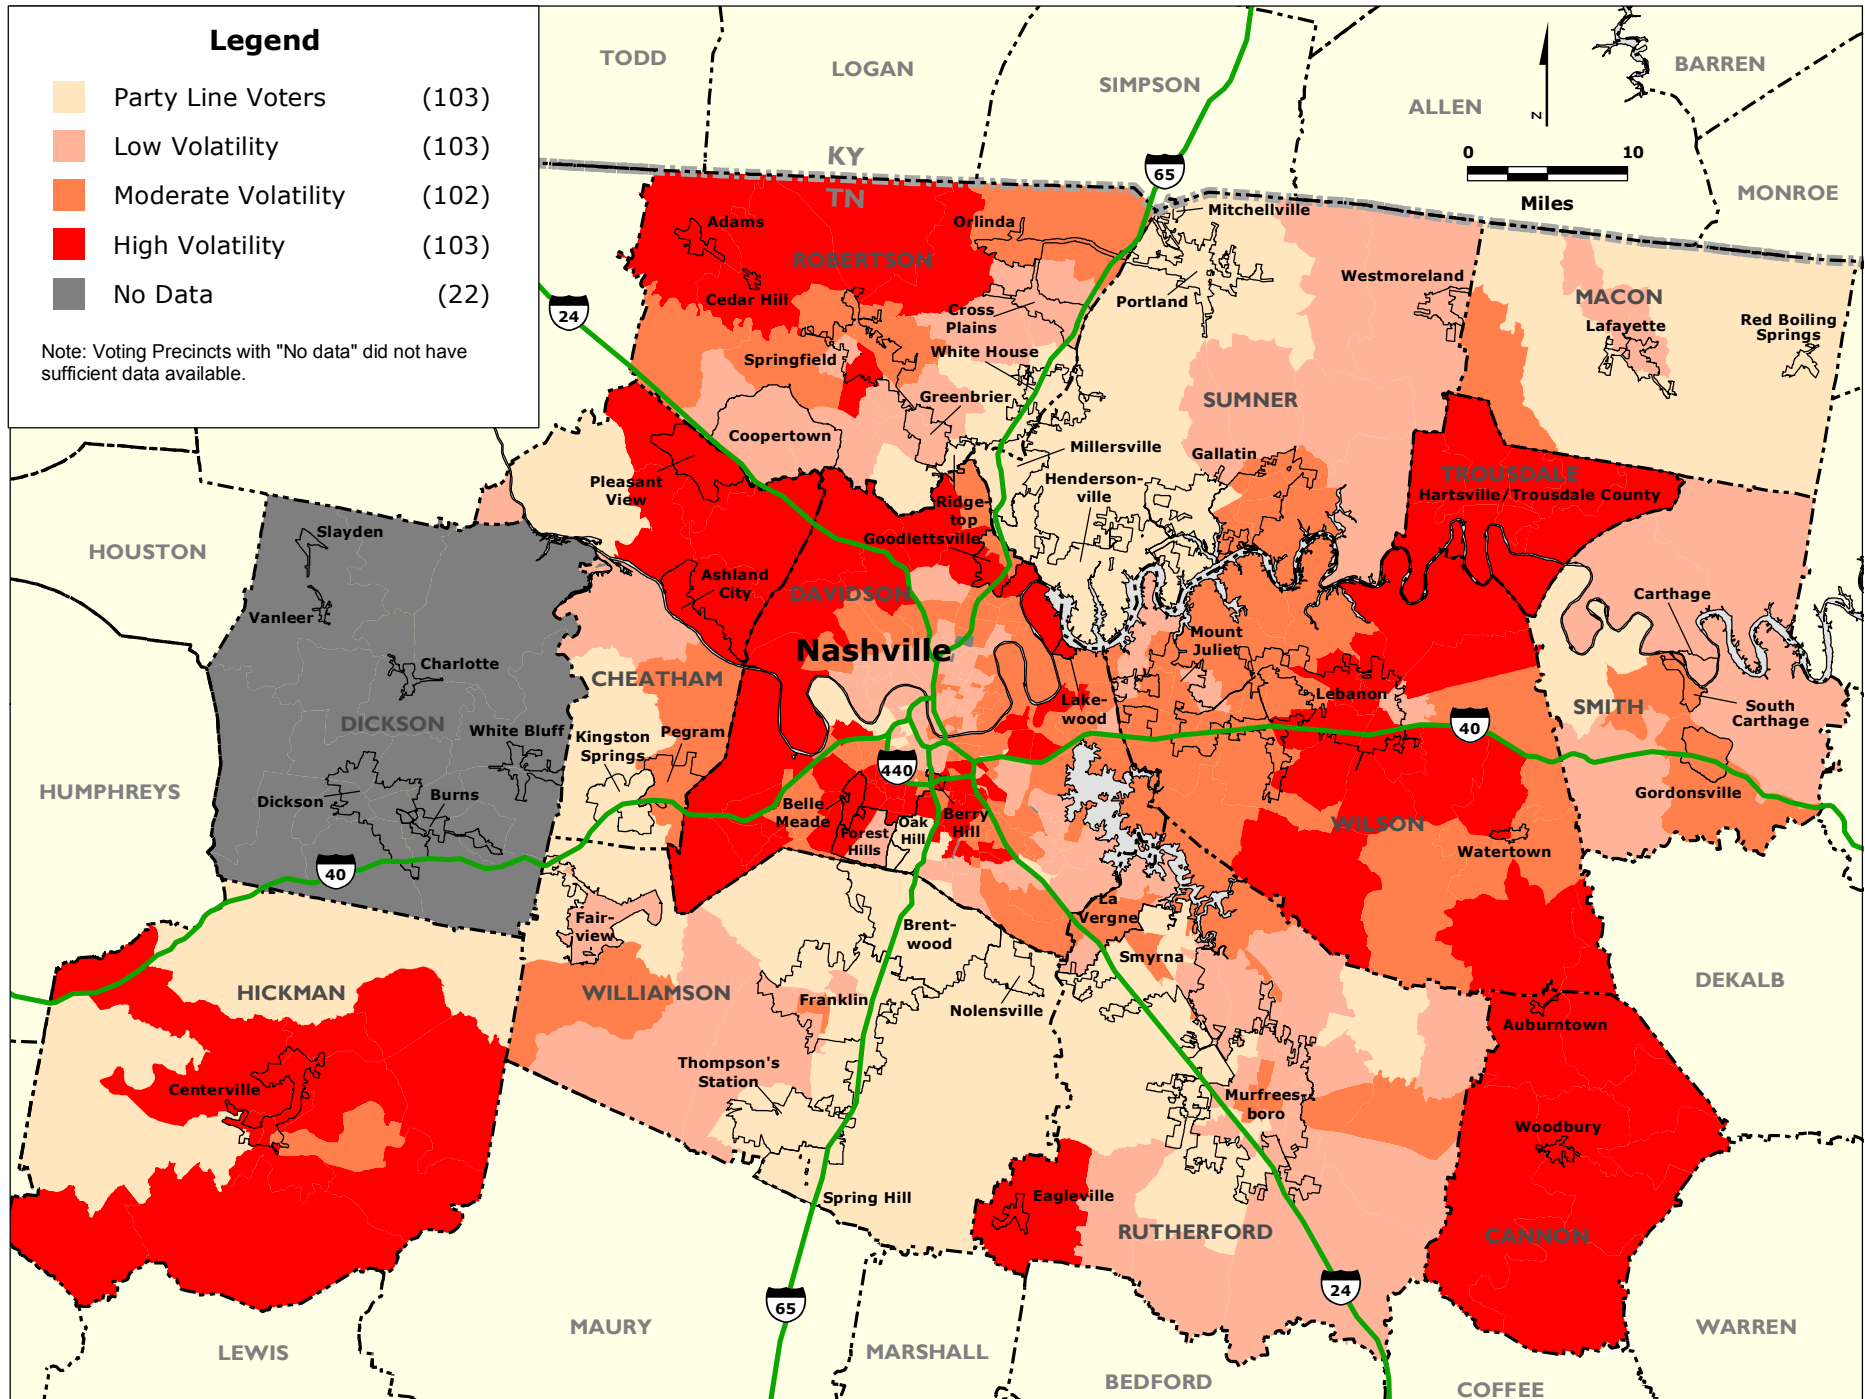

NASHVILLE REGION: Voter Volatility by Voting Precincts based on Election Results for the year 2008

Data Source: Tennessee Department of State, Division of Elections and Tennessee Comptroller of the Treasury, Office of Local Government