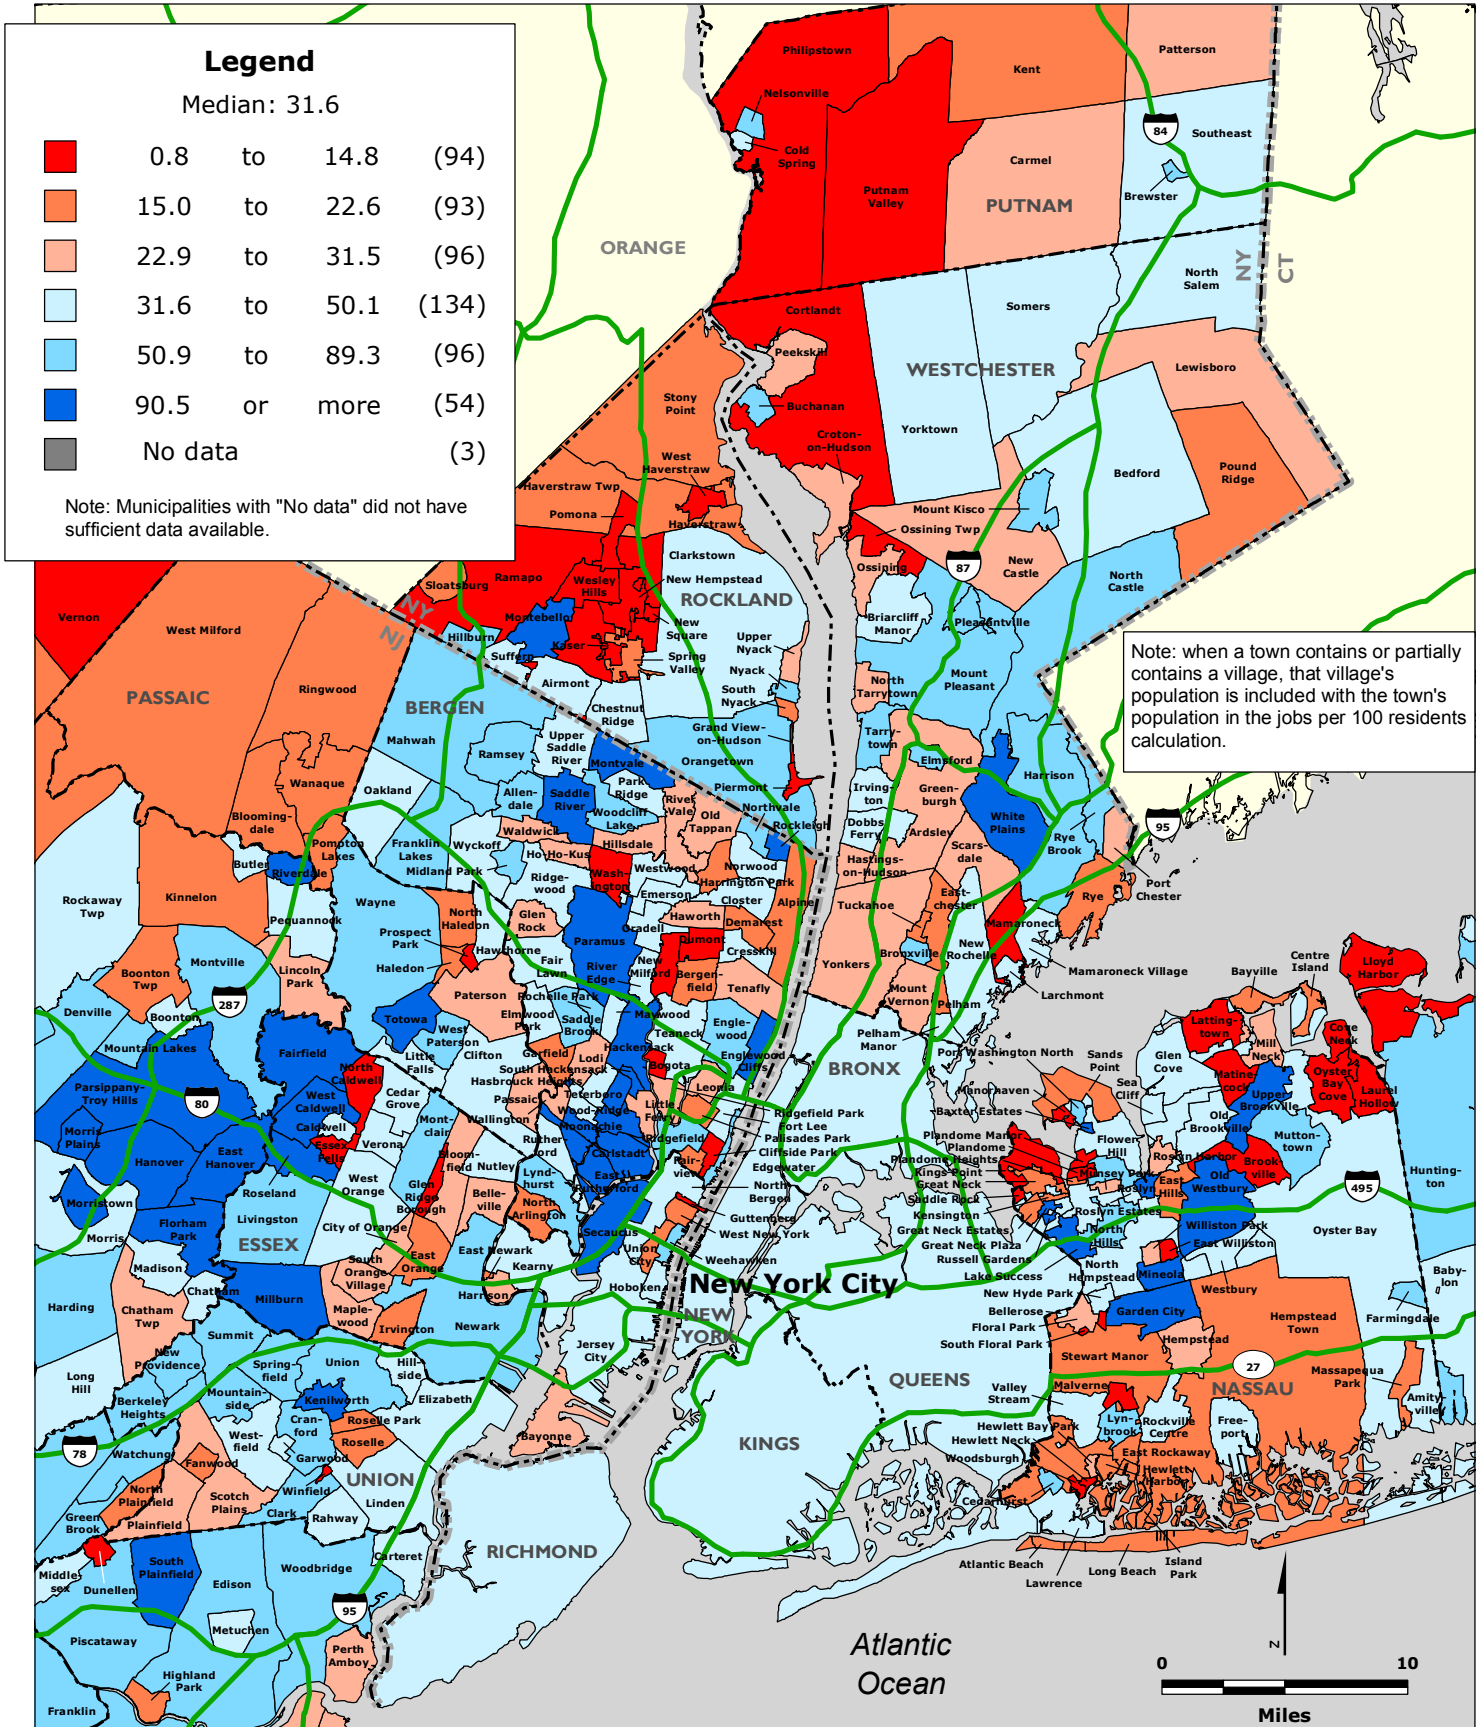

NEW YORK REGION (CENTRAL REGION): Jobs per 100 Residents by Municipality, 2008

Legend

Median: 31.6

	0.8 to 14.8 (94)
	15.0 to 22.6 (93)
	22.9 to 31.5 (96)
	31.6 to 50.1 (134)
	50.9 to 89.3 (96)
	90.5 or more (54)
	No data (3)

Note: Municipalities with "No data" did not have sufficient data available.

Note: when a town contains or partially contains a village, that village's population is included with the town's population in the jobs per 100 residents calculation.