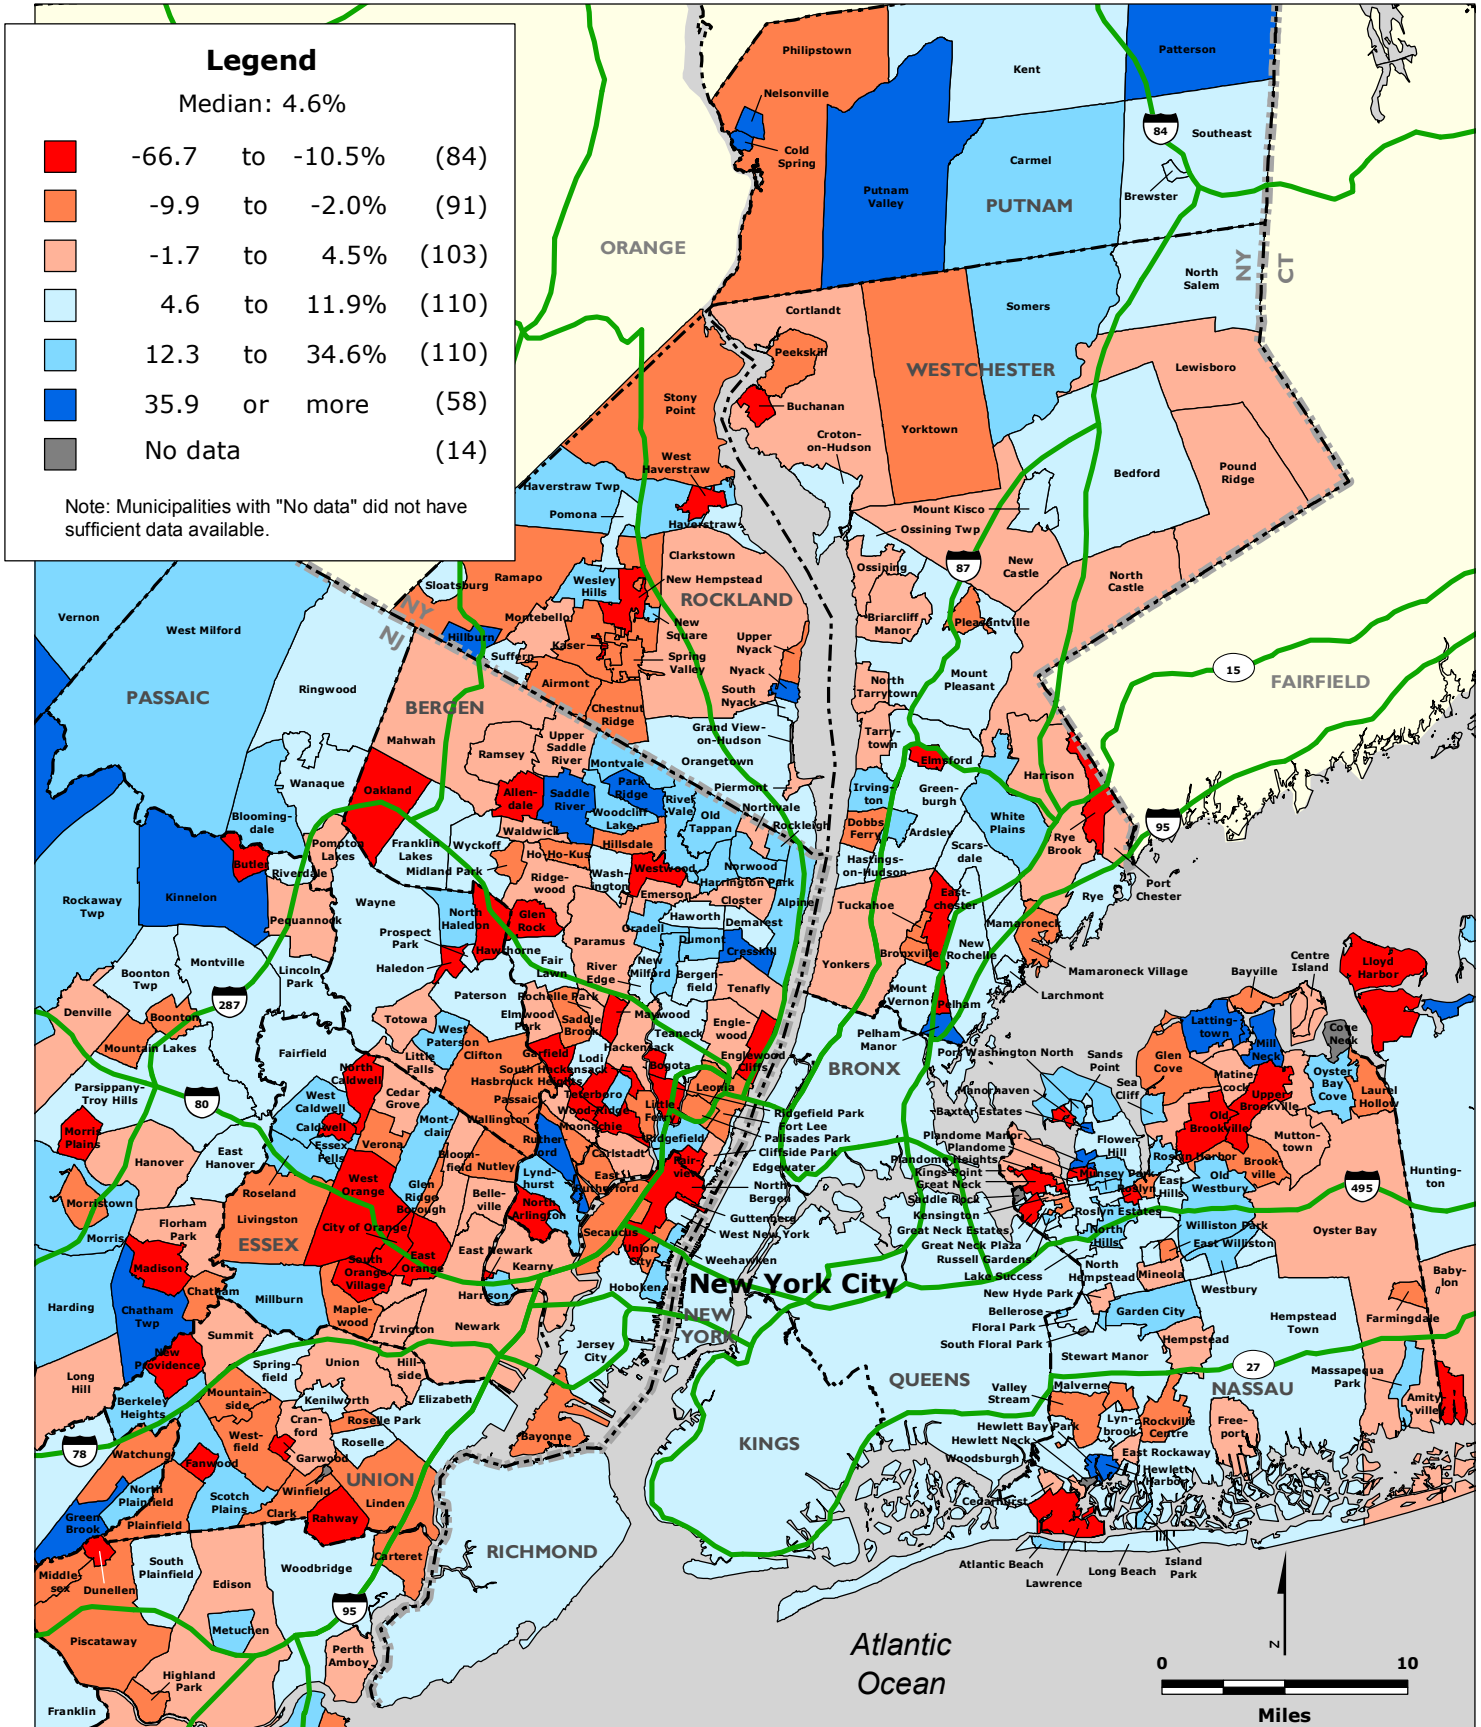

# NEW YORK REGION (CENTRAL REGION): Percentage Change in Jobs by Municipality, 2003-2008

Data Source: U.S. Census Bureau, Local Employment Dynamics.